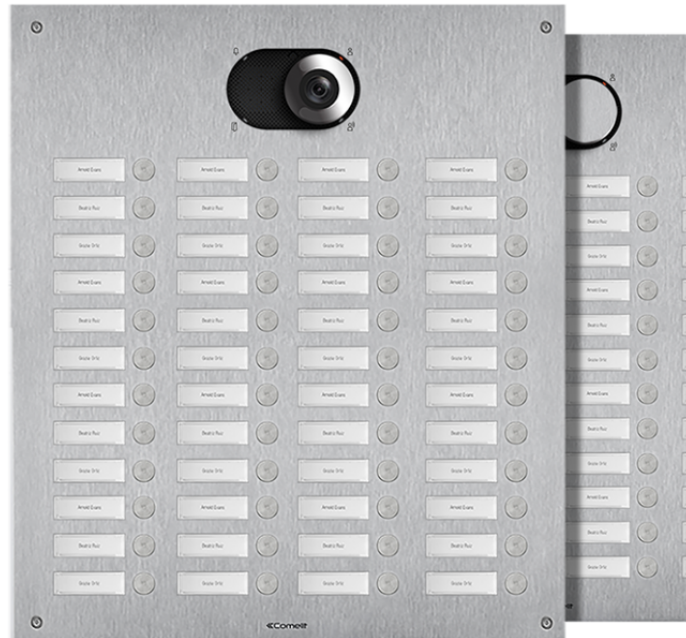

## SWITCH FRONT PANEL WITH 48 BUTTONS - 4 COLUMNS

Front plate for Switch entrance panel in 2.5 mm thick brushed AISI 316 stainless steel. Adapter art. 1250U (supplied) offers the option of using the audio or audio/video module (not supplied), depending on the type of wiring applied (Simplebus digital 2-wire or ViP). Complete with 48 pre-fitted, pre-wired buttons arranged in 4 columns. White LED nameplate backlighting. Nameplate replacement from the front. IK08 protection rating. To be finished with flush-mounted box or surface-mounted casing (not supplied). Dimensions (L x H x D): 409 x 502.1 x 2.5 mm

### AWARDS

DESIGN  
MILANO

**IX0448**

**SWITCH FRONT PANEL WITH 48 BUTTONS - 4 COLUMNS**

**GENERAL DATA**

Type	Monoblock
Height (mm)	502.1
Width (mm)	409
Depth (mm)	2.5
Product color	Steel
Flush-mounted	Yes, with a dedicated accessory
Wall-mounted	Yes, with a dedicated accessory

## SWITCH FRONT PANEL WITH 48 BUTTONS - 4 COLUMNS