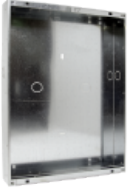

### AWARDS

DESIGN  
MILANO

**IX0448**

**SWITCH FRONT PANEL WITH 48 BUTTONS - 4 COLUMNS**

**GENERAL DATA**

Type	Monoblock
Height (mm)	502.1
Width (mm)	409
Depth (mm)	2.5
Product color	Steel
Flush-mounted	Yes, with a dedicated accessory
Wall-mounted	Yes, with a dedicated accessory

## SWITCH FRONT PANEL WITH 48 BUTTONS - 4 COLUMNS

### ACCESSORIES

**IX9181 FLUSH-MOUNTED BOX FOR FRONT PANEL W/ 40-44-48-52**

Flush-mounted box for Switch front panels art. IX0440, IX0444, IX0448, IX0452 with 40-44-48-52 buttons, galvanised steel finish. Dimensions (L x H x D): 383 x 476 x 56 mm.