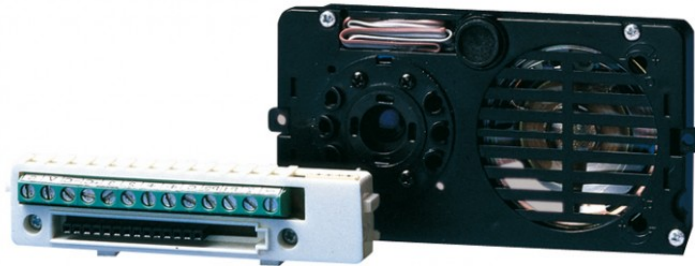

4653

POWERCOM COLOUR A/V UNIT. TRADITIONAL

Audio-video unit with terminal board complete with pin-hole 1/4' CCD colour camera adjustable from the front, with LED camera illumination. Complete with speaker unit with double amplifier, tight loudspeaker and electret microphone, the microphone and loudspeaker volumes can be adjusted from the front. To be inserted in modules art. 3321/0,3321/1 and 3321/2. Dimensions: 102x55x35 mm

4653

POWERCOM COLOUR A/V UNIT. TRADITIONAL

GENERAL DATA

Height (mm) 55

COMPATIBLE SYSTEMS

Comtel system Yes

CAMERA FEATURES

Sensitivity 1.00

ENVIRONMENTAL AND COMPLIANCE FEATURES

Operating temperature (°C) -25 ÷ 55

GENERAL FEATURES

Maximum current absorption (mA) 250

Video output 1Vpp 75PAL