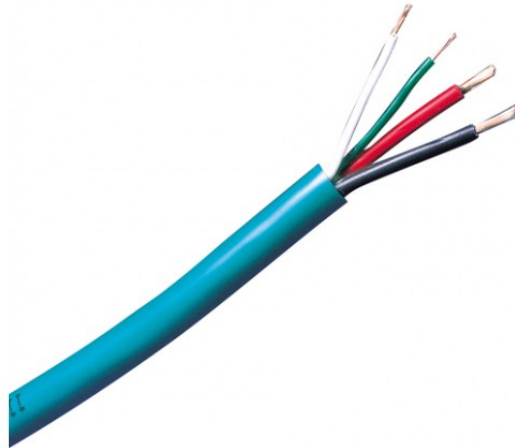

4576/500

SIMPLEBUS SYSTEM COMELIT CABLE 2X0.5 MM² + 2X1.5 MM² - 500 M

Specific cable for Simplebus 1 systems consisting of two power supply conductors (1.5 mm²) and a small telephone braid for the signals. 500 mt coil.

4576/500

SIMPLEBUS SYSTEM COMELIT CABLE 2X0.5 MM2 + 2X1.5 MM2 - 500 M

Simplebus 2 audio/video system	Yes
Simplebus 2 audio system	Yes

AUDIO/VIDEO FEATURES

Audio system	Yes
Audio/video system	Yes