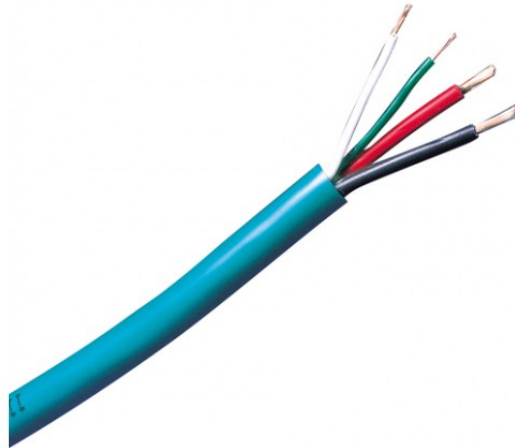

**4576/100**

**SIMPLEBUS SYSTEM COMELIT CABLE 2X0.5 MM<sup>2</sup> + 2X1.5 MM<sup>2</sup> - 100 M**

Specific cable for Simplebus 1 systems consisting of two power supply conductors (1.5 mm<sup>2</sup>) and a small telephone braid for the signals. 100 mt coil.

**4576/100**

**SIMPLEBUS SYSTEM COMELIT CABLE 2X0.5 MM2 + 2X1.5 MM2 - 100 M**

Simplebus 2 audio/video system	Yes
Simplebus 2 audio system	Yes

**AUDIO/VIDEO FEATURES**

Audio system	Yes
Audio/video system	Yes