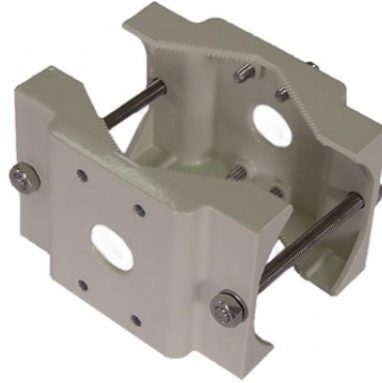

44131

POLE MOUNT ACC. FOR HOUSING ART. 44130B

Pole mounting accessory for housings art. 44130 and 44130B, for pole diameters from 50 to 110 mm.

44131

POLE MOUNT ACC. FOR HOUSING ART. 44130B

GENERAL DATA

Product color