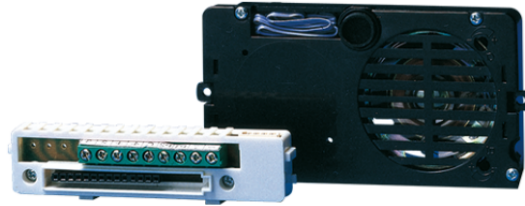

1602VCF

AUDIO UNIT FOR REMOTE CAMERA. POWERCOM. SB1

Audio unit allowing modulation and transmission of the video signal from a remote camera on the riser. Composite colour video signal input. Power supply 12 VAC. Dimensions: 102x55x35 mm.

1602VCF

AUDIO UNIT FOR REMOTE CAMERA. POWERCOM. SB1

1602VCF

AUDIO UNIT FOR REMOTE CAMERA. POWERCOM. SB1

ACCESSORIES

4660C POWERCOM A/V UNIT. SB1

Simplebus 2 system audio-video unit with terminal board complete with camera pin-hole CCD 1/4" colour adjustable from the front and LED camera illumination. Complete with audio speaker unit with double amplifier, watertight loudspeaker and electret microphone. Both, microphone and loudspeaker volumes, can be adjusted from the front. To be inserted in modules arts. 3321/0, 3321/1 and 3321/2. Dimensions: 102X55X35 mm. From the RI013 it is compatible with all Simplebus 2 functions and products. It allows call addressing for up to 120000 users.