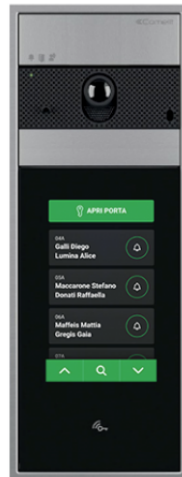

**UT8090S**

**WALL-MNT COMPLETE VIDEO+TOUCH ULTRA ENT.PAN., VIP**

Ultra series surface-mounted audio/video entrance panel with 5" Touchscreen module for IP (ViP) system. Twilight sensor for touchscreen backlighting management. Omnidirectional digital microphone and double loudspeaker for high-fidelity audio. Wide-angle colour video camera with 160° horizontal, 100° vertical field of vision. Audio-visual indications for disabled individuals assistance request. 5" high-visibility capacitive display with impact-proof glass and theme selection (black or white). User-friendly graphic interface, can be customised with virtual call buttons or a number keypad to call the user directly when the code is known. Access control function with audio or audio/video module output and system actuator activation. Option of customising the buttons for direct calls to the switchboard, commercial activities with corresponding logos and viewing welcome messages. It has a Wiegand output for interfacing with access control systems, an RFID reader for activating an opening using keys or Comelit cards, and a Bluetooth connection. Consists of audio/video module art. UT8020, Touch module art. UT9270 and surface-mounted housing art. UT9173. Just 35 mm protrusion from the wall. Dimensions (L x H x D): 110x289x35 mm.

**AWARDS**

**UT8090S**

**WALL-MNT COMPLETE VIDEO+TOUCH ULTRA ENT.PAN., VIP**

DESIGN  
MILANO

**UT8090S**

**WALL-MNT COMPLETE VIDEO+TOUCH ULTRA ENT.PAN., VIP**

**GENERAL DATA**

Type	Modular
Height (mm)	317.5
Width (mm)	125.5
Depth (mm)	35
Product weight (g)	2000
Product color	Aluminium, Black RAL9005
Wall-mounted	Yes

**COMPATIBLE SYSTEMS**

ViP	Yes
-----	-----

**DISPLAY**

Display type	TFT
Display size (")	5
Touch screen	Yes, capacitive
Resolution (pixel)	800x480

**AUDIO FEATURES**

Microphone	MEMS audio digital sensor, omnidirectional
Loudspeaker	28mm (Ø), 8 Ohm, 1W (2)
Technologies implemented	Echo canceling
Audio compression	G.711 A-Law