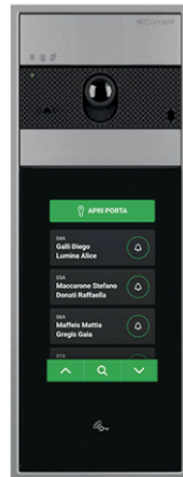

UT1090S

WALL-MNT COMPLETE VIDEO+TOUCH ULTRA ENT.PAN., SB1

Ultra series surface-mounted audio/video entrance panel with 5" Touchscreen module for Simplebus 1 system. To be used in systems with power supply unit art. 1595. Twilight sensor for touchscreen backlighting management. Omnidirectional digital microphone and double loudspeaker for high-fidelity audio. Wide-angle colour video camera with 120° horizontal, 90° vertical field of vision. Audio-visual indications for disabled individuals assistance request. 5" high-visibility capacitive display with impact-proof glass and theme selection (black or white). User-friendly graphic interface, can be customised with virtual call buttons or a number keypad to call the user directly when the code is known. Access control function with audio or audio/video module output and system actuator activation. Option of customising the buttons for direct calls to the switchboard, commercial activities with corresponding logos and viewing welcome messages. It has a Wiegand output for interfacing with access control systems, an RFID reader for activating an opening using keys or Comelit cards, and a Bluetooth connection. Consists of audio/video module art. UT1020, Touch module art. UT9270 and surface-mounted housing art. UT9173. Just 35 mm protrusion from the wall. Dimensions (L x H x D): 110x289x35 mm.

AWARDS

UT1090S

WALL-MNT COMPLETE VIDEO+TOUCH ULTRA ENT.PAN., SB1

DESIGN
MILANO

UT1090S

WALL-MNT COMPLETE VIDEO+TOUCH ULTRA ENT.PAN., SB1

GENERAL DATA

Type	Modular
Height (mm)	317.5
Width (mm)	125.5
Depth (mm)	35
Product weight (g)	2000
Product color	Aluminium, Black RAL9005
Wall-mounted	Yes

COMPATIBLE SYSTEMS

Audio/video Simplebus 2 with power supply art. 4888C	Yes
--	-----

DISPLAY

Display type	TFT
Display size (")	5
Touch screen	Yes, capacitive
Resolution (pixel)	800x480

AUDIO FEATURES

Microphone	MEMS audio digital sensor, omnidirectional
Loudspeaker	28mm (Ø), 8 Ohm, 1W (2)
Technologies implemented	Echo canceling