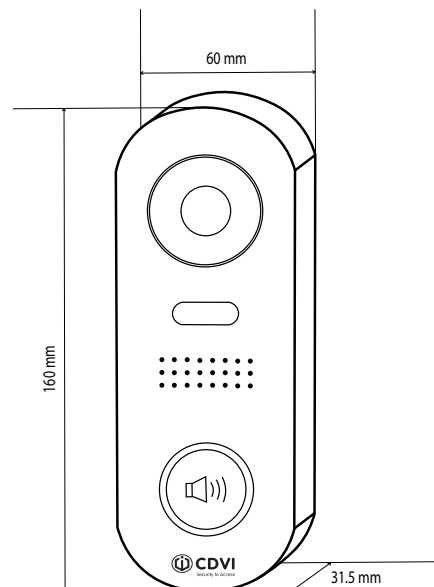

Datasheet

CDV-91S - 2-Wire 1-Button Video Door Station

Product Description

The CDV-91S is a modern slimline door station available as a single button unit only and features a 170° fisheye camera with audible operation annunciation such as “call is in progress”.

 Certification

 DEEE

RoHS Certification

 IP44

 -15°C to 55°C

Product Specifications

Material:	Stainless steel panel
Mounting:	Surface
Technology:	2-wire, no polarity
User limit:	Up to 4 monitors (1x CDV-470DX, 3 x CDV-47)
Camera:	Color CMOS, 2.0 mega pixel, 1/2.7" 170° fisheye camera
Unlocking time:	1 to 9 sec
Relays:	1 (2 with CDV-RLC via monitor)
Cable type:	Belden 8471, 16AWG (recommended)
Wiring distance:	Max 80m to power supply
Weight:	0.31 kg