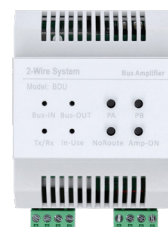

Datasheet

CDV-91S - 2-Wire 1-Button Video Door Station

Product Description

The CDV-91S is a modern slimline door station available as a single button unit only and features a 170° fisheye camera with audible operation annunciation such as “call is in progress”.

Part of the 2EASY range, the CDV-91S is compatible with all 2EASY 2-Wire system models and is included in the CDV-4791SA-DX kits.

With a built-in microphone and speaker, the CDV-91S also benefits from compact and low-profile styling for your building entrance.

2EASY

Key Features

- Slimline single-button door station
- 170° fisheye camera
- Built-in speaker and microphone
- Adjustable unlocking time (1-9 sec)
- Live viewing via monitor
- Compatible with all 2EASY 2-Wire products
- Answer the door via the VDP Connect app! (only with [CDV-470DX](#) monitor)

Electrical Specifications

Power input:	24 Vdc
Consumption:	14mA (standby) 122mA (in operation)
Lock power supply:	12V

Accessories

CDV-PC9

Power/bus combiner module

CDV-DBC4A

4-way bus distribution unit

CDV-RLC