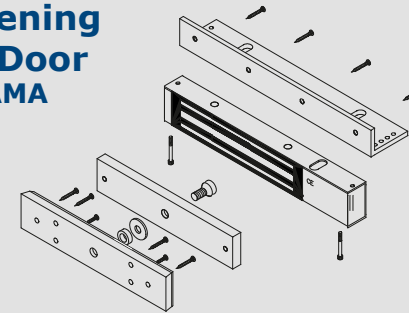

Flush mount maglocks

	AMB-300	AMA3	AMA5
V3ER	X	X	
V4ER		X	
I180ER			
I300ER	X	X	
I500ER			X
C3M11	X	X	

Mounting instructions

Outward Opening, Wooden Door

Outward Opening Wooden Door AMA Bracket

Inward Opening Wooden Door Z&L Bracket

Outward Opening Aluminium Door L-Bracket, AMA

Outward Opening Wooden Frame, Glass Door UBK Bracket

Inward Opening Glass Frame & Door L-Bracket, AMA