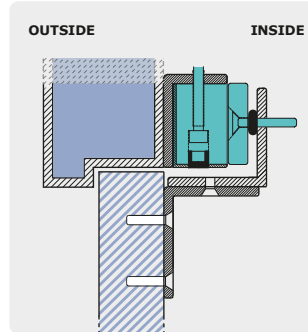

Flush mount maglocks

	AMB-300	AMA3	AMA5
V3ER	X	X	
V4ER		X	
I180ER			
I300ER	X	X	
I500ER			X
C3M11	X	X	

Mounting instructions

Outward Opening, Wooden Door

Outward Opening Wooden Door AMA Bracket

Inward Opening Wooden Door Z&L Bracket

Outward Opening Aluminium Door L-Bracket, AMA

Outward Opening Wooden Frame, Glass Door UBK Bracket

Inward Opening Glass Frame & Door L-Bracket, AMA