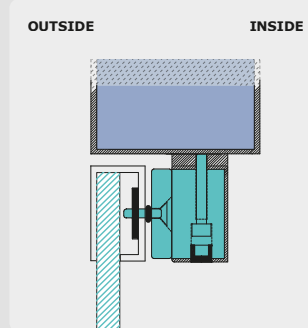

Outward Opening Wooden Frame, Glass Door UBK Bracket