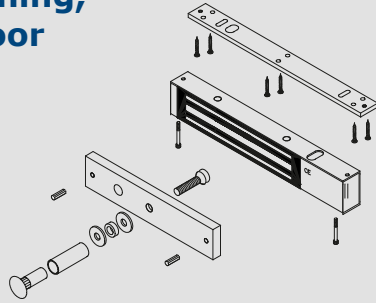

*Two brackets required for double maglocks

External surface mount maglocks

	LZ180	ESL-400	ESL-500	ESZ	AMA5
I180SR	X*				
I400SR		X		X	
I500SR			X	X	X

*L-bracket doesn't fit the I180SR

Brackets that come as a kit (Z&L):

- 300-ZL: Includes 300-L and 300-500Z
- 500-ZL: Includes 500-L and 300-500Z
- LZ180 (not available in separate parts)

Adjustable Brackets:

- Z-bracket: 300-500Z, ESZ
- L-bracket: 300L-ADJ, 500L-ADJ
- LZ180 (Z-bracket)

Flush mount maglocks

	AMB-300	AMA3	AMA5
V3ER	X	X	
V4ER		X	
I180ER			
I300ER	X	X	
I500ER			X
C3M11	X	X	

Mounting instructions

Outward Opening, Wooden Door

Outward Opening Wooden Door AMA Bracket

Inward Opening Wooden Door Z&L Bracket