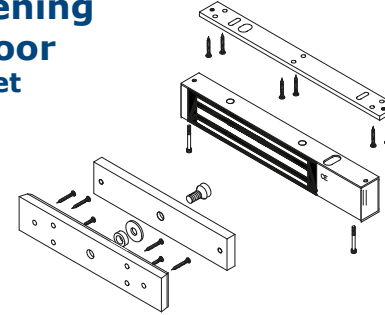

- 300-ZL: Includes 300-L and 300-500Z
- 500-ZL: Includes 500-L and 300-500Z
- LZ180 (not available in separate parts)

Adjustable Brackets:

- Z-bracket: 300-500Z, ESZ
- L-bracket: 300L-ADJ, 500L-ADJ
- LZ180 (Z-bracket)

Flush mount maglocks

	AMB-300	AMA3	AMA5
V3ER	X	X	
V4ER		X	
I180ER			
I300ER	X	X	
I500ER			X
C3M11	X	X	

Mounting instructions

Outward Opening, Wooden Door

Outward Opening Wooden Door AMA Bracket

Inward Opening Wooden Door Z&L Bracket

Outward Opening Aluminium Door L-Bracket, AMA

Outward Opening Wooden Frame, Glass Door UBK Bracket

Inward Opening Glass Frame & Door L-Bracket, AMA