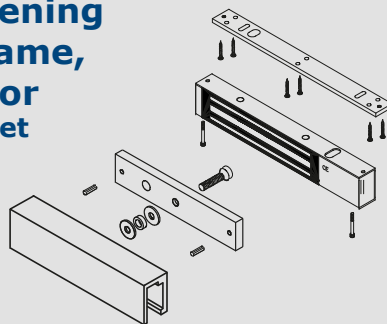

- 300-ZL: Includes 300-L and 300-500Z
- 500-ZL: Includes 500-L and 300-500Z
- LZ180 (not available in separate parts)

Adjustable Brackets:

- Z-bracket: 300-500Z, ESZ
- L-bracket: 300L-ADJ, 500L-ADJ
- LZ180 (Z-bracket)

Flush mount maglocks

	AMB-300	AMA3	AMA5
V3ER	X	X	
V4ER		X	
I180ER			
I300ER	X	X	
I500ER			X
C3M11	X	X	

Mounting instructions

Outward Opening, Wooden Door

Outward Opening Wooden Door AMA Bracket

Inward Opening Wooden Door Z&L Bracket

Outward Opening Aluminium Door L-Bracket, AMA

Outward Opening Wooden Frame, Glass Door UBK Bracket

Inward Opening Glass Frame & Door L-Bracket, AMA