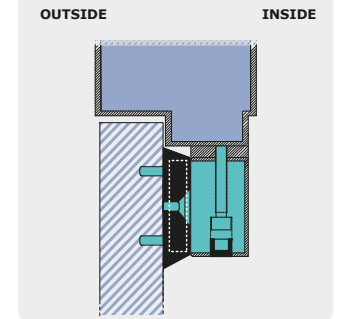

Flush mount maglocks

	AMB-300	AMA3	AMA5
V3ER	X	X	
V4ER		X	
I180ER			
I300ER	X	X	
I500ER			X
C3M11	X	X	

Mounting instructions

Outward Opening, Wooden Door

Outward Opening Wooden Door AMA Bracket

Inward Opening Wooden Door Z&L Bracket