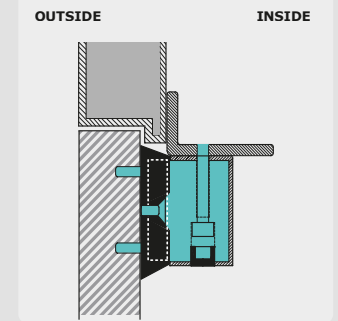

Outward Opening Aluminium Door L-Bracket, AMA