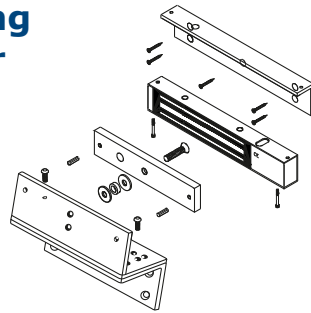

- 300-ZL: Includes 300-L and 300-500Z
- 500-ZL: Includes 500-L and 300-500Z
- LZ180 (not available in separate parts)

Adjustable Brackets:

- Z-bracket: 300-500Z, ESZ
- L-bracket: 300L-ADJ, 500L-ADJ
- LZ180 (Z-bracket)

Flush mount maglocks

	AMB-300	AMA3	AMA5
V3ER	X	X	
V4ER		X	
I180ER			
I300ER	X	X	
I500ER			X
C3M11	X	X	

Mounting instructions

Outward Opening, Wooden Door

Outward Opening Wooden Door AMA Bracket

Inward Opening Wooden Door Z&L Bracket

Outward Opening Aluminium Door L-Bracket, AMA

Outward Opening Wooden Frame, Glass Door UBK Bracket

Inward Opening Glass Frame & Door L-Bracket, AMA