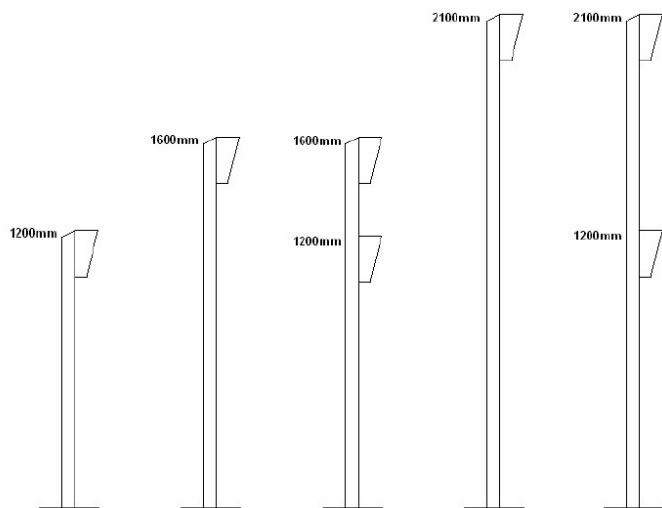

### Options:

- 1200mm
- 1600mm
- 1600mm Dual (SP)
- 2100mm
- 2100mm Dual

Aiphone also offer bespoke pedestals with flush door stations, contact us if you require something special to suit your requirements.