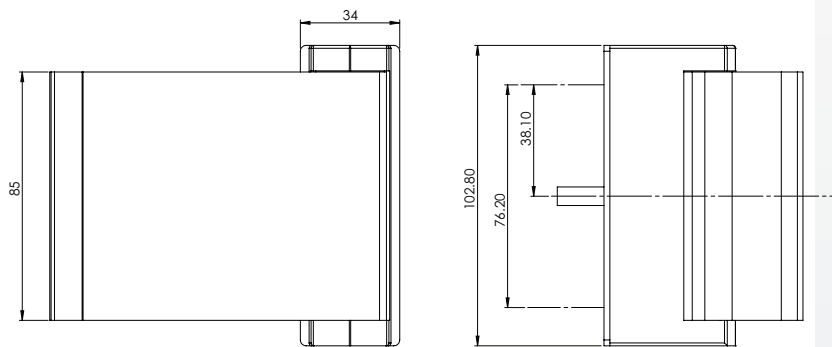

Features

- Paddle handle for use with deadlatches
- Suit 44mm thick doors
- Cam plug non-handed. Reversible in the field

Functionality

Designed to be ergonomically friendly and practical. Coming complete with cam plug enables the handles to be used in conjunction with the 524510 deadlatch range of locks.

Code	Description	For use with	Finish
524591	Paddle handle complete with cam plug pull to left	4510	SAA
524592	Paddle handle complete with cam plug push to left	4510	SAA
524597	Paddle handle complete with cam plug pull to right	4510	SAA
524598	Paddle handle complete with cam plug push to right	4510	SAA