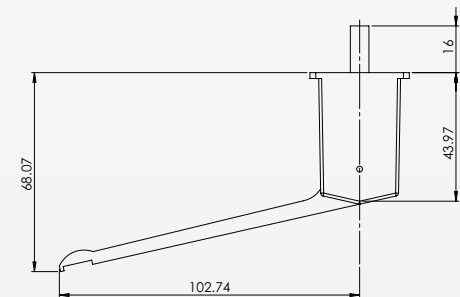

Features

- Paddle handle for use with deadlatches
- Suit 44mm thick doors
- Cam plug non-handed. Reversible in the field

Functionality

Designed to be ergonomically friendly and practical. Coming complete with cam plug enables the handles to be used in conjunction with the 524510 deadlatch range of locks.

Code	Description	For use with	Finish
524591	Paddle handle complete with cam plug pull to left	4510	SAA
524592	Paddle handle complete with cam plug push to left	4510	SAA
524597	Paddle handle complete with cam plug pull to right	4510	SAA
524598	Paddle handle complete with cam plug push to right	4510	SAA

Code	Description	For use with	Finish
5245601	Lever handle complete with cam plug (RH)	4510	SAA
5245602	Lever handle complete with cam plug (LH)	4510	SAA
HP4560-EXT-RH	Extended cam - RH		N/A
HP4560-EXT-LH	Extended cam - LH		N/A