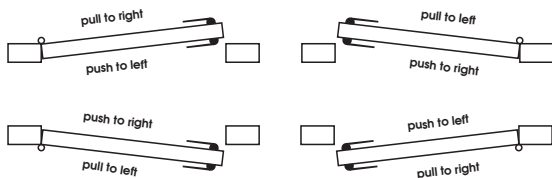

Features

- Paddle handle for use with deadlatches
- Suit 44mm thick doors
- Cam plug non-handed. Reversible in the field

Functionality

Designed to be ergonomically friendly and practical. Coming complete with cam plug enables the handles to be used in conjunction with the 524510 deadlatch range of locks.

Code	Description	For use with	Finish
524591	Paddle handle complete with cam plug pull to left	4510	SAA
524592	Paddle handle complete with cam plug push to left	4510	SAA
524597	Paddle handle complete with cam plug pull to right	4510	SAA
524598	Paddle handle complete with cam plug push to right	4510	SAA

Inside of Doorway

Outside of Doorway

Code	Description	For use with	Finish
5245601	Lever handle complete with cam plug (RH)	4510	SAA
5245602	Lever handle complete with cam plug (LH)	4510	SAA
HP4560-EXT-RH	Extended cam - RH		N/A
HP4560-EXT-LH	Extended cam - LH		N/A