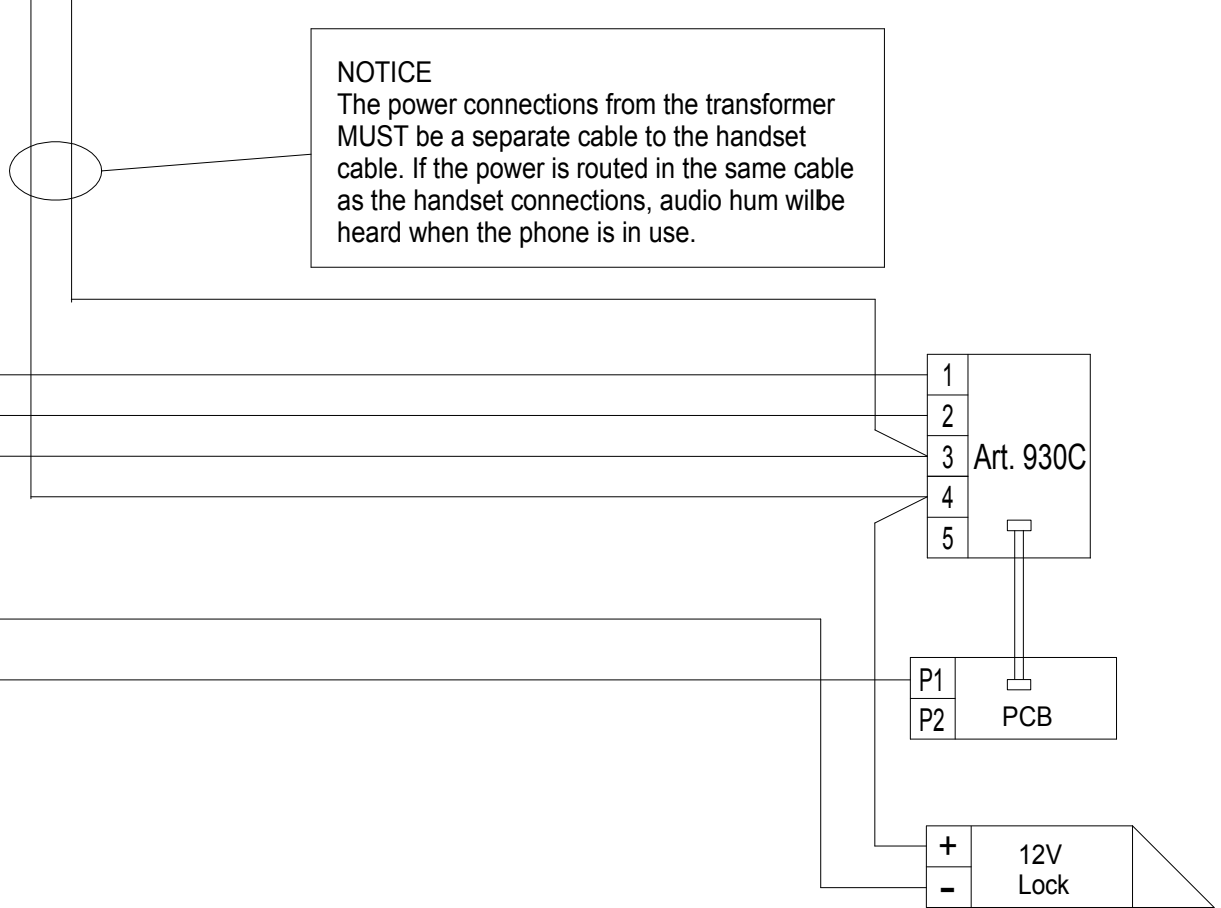

PHONE
Art. 8870

MAINS

NOTICE

The power connections from the transformer MUST be a separate cable to the handset cable. If the power is routed in the same cable as the handset connections, audio hum will be heard when the phone is in use.