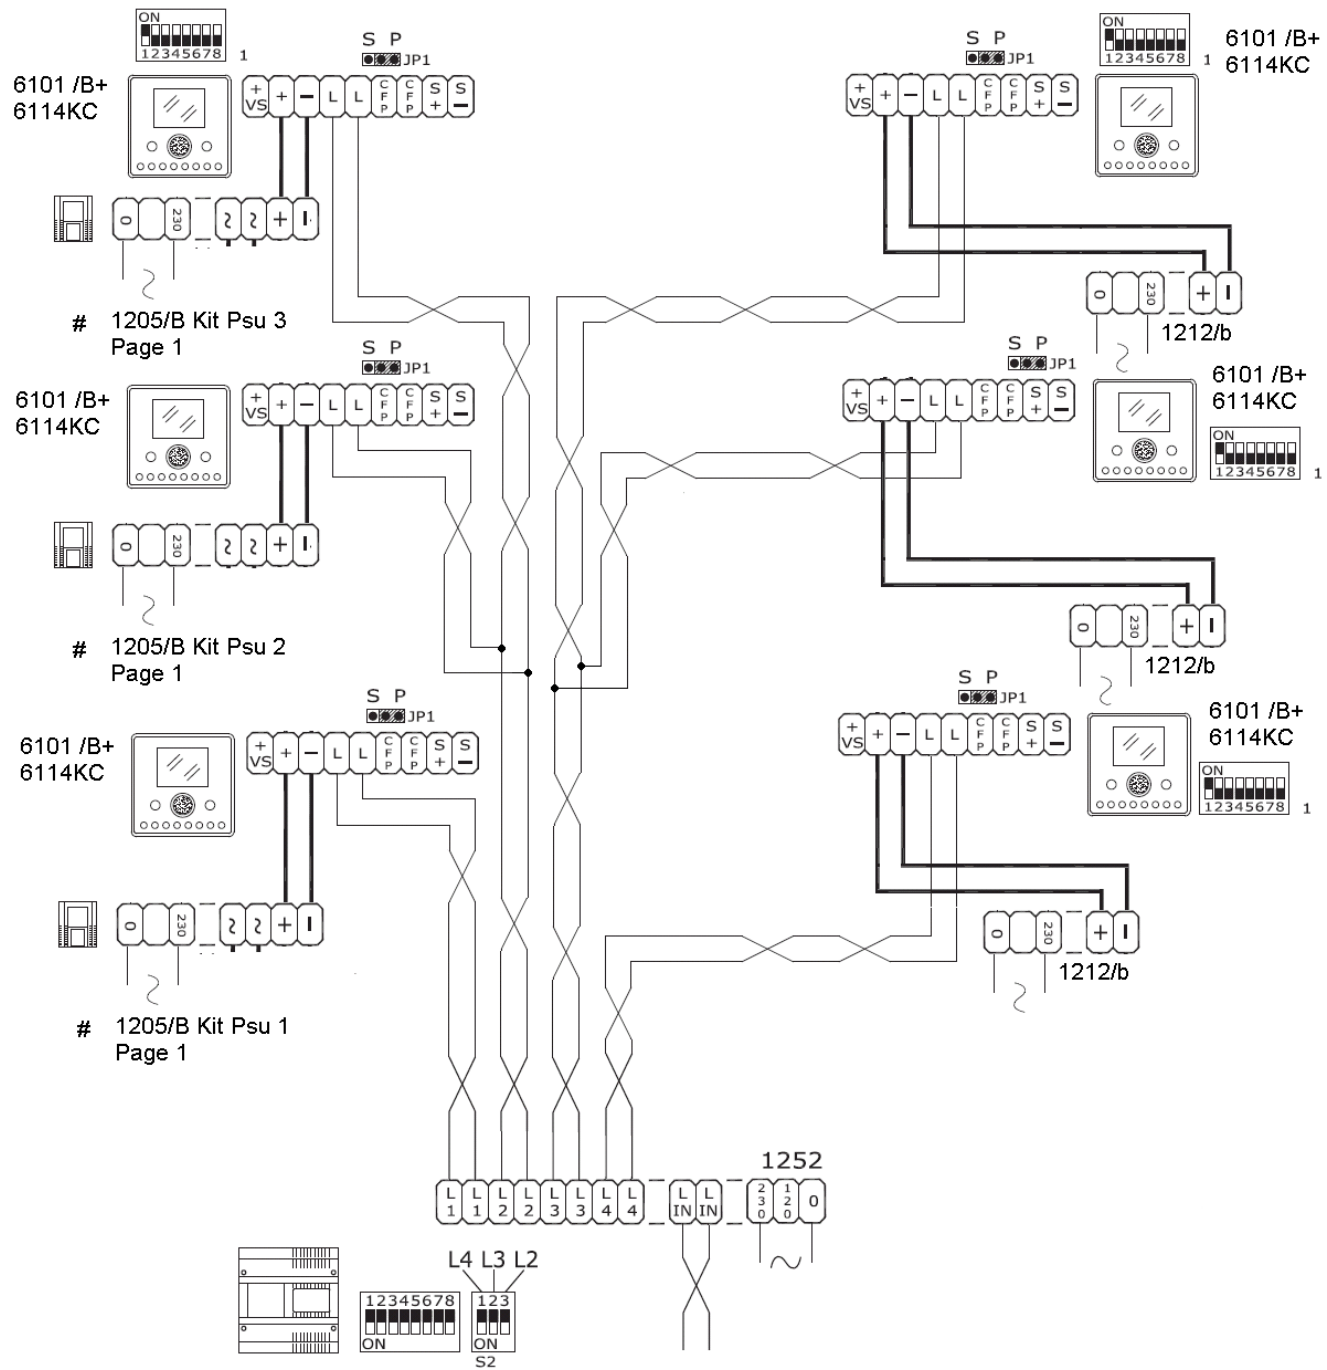

Signal Page 1