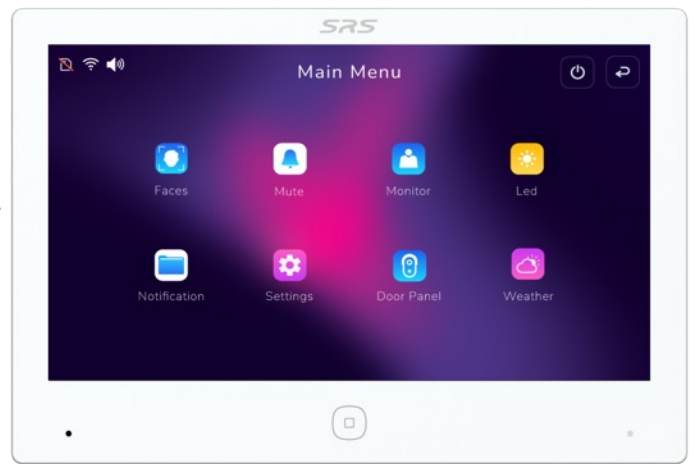

Notes:

Add an optional second entrance panel.

The monitor requires 15V DC power supply (included).

For best Wi-Fi performance, ensure the indoor unit is located within a strong signal range of the home router.

A high-power router is recommended for larger properties or areas with potential interference. Consider using the network cable if Wi-Fi signal is not strong enough.

Entrance Panel	
Camera	1920 x 1080P 2MP HD
Connectivity	Network Cable
Night Vision LED	940 nm Infrared
Operating Temperature	-20°C to 60°C
IP Rating	IP55 (Weather-resistant)
Dimensions	161 x 60 x 31 (mm hwd)

Video Monitor	
Display Dimension	7"
Resolution	1024 x 600 (TFT LCD (colour))
Ring/Talk Volume	≥ 70dB (at 30cm)
Operating Temperature	-20°C to 60°C
Picture Storage	Up to 128GB TF card for storage
Dimensions	135 x 180 x 18 (mm hwd)

Warranty

This system is covered by a 2-year warranty against defects in materials and workmanship.