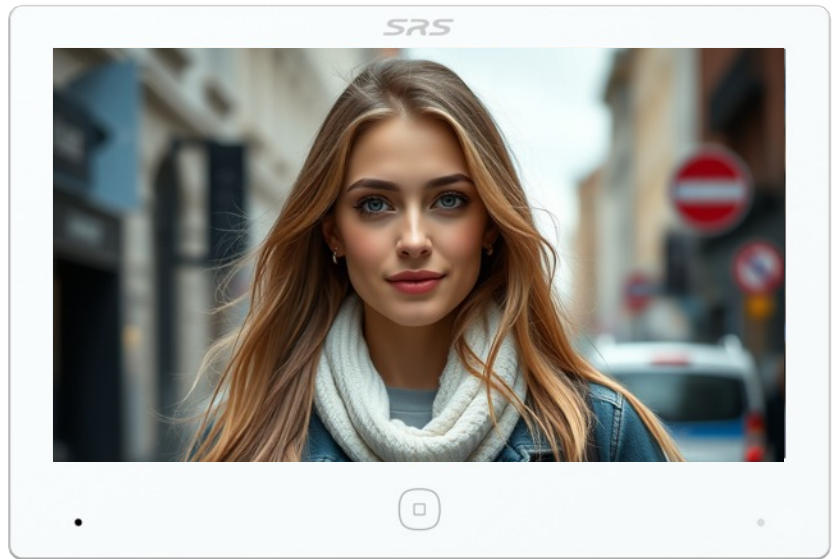

IP VIDEO DOOR ENTRY KIT

with: Face Recognition & TUYA App

SRS
door entry systems

705IPKIT-01FACE

No cards, No Codes, No Hassle.

The SRS 705IPKIT-01FACE is a next-generation video door phone system, that prioritises both performance and ease of installation. This kit isn't just about aesthetics; it's about providing advanced features and convenience.

Day and night, the high-definition camera with night vision delivers sharp, clear images for precise identification which adds security and confidence.

Review your visitors

The system supports up to a 512 GB SD-card. The SD-card storage capacity ends the need for cloud subscriptions and ensures that critical footage is always available locally.

Advanced Face Recognition Technology.

The face recognition feature is a layer of security that allows for quick and secure access for vehicle or pedestrian access. Users have less keys to carry around, making the access control hassle free.