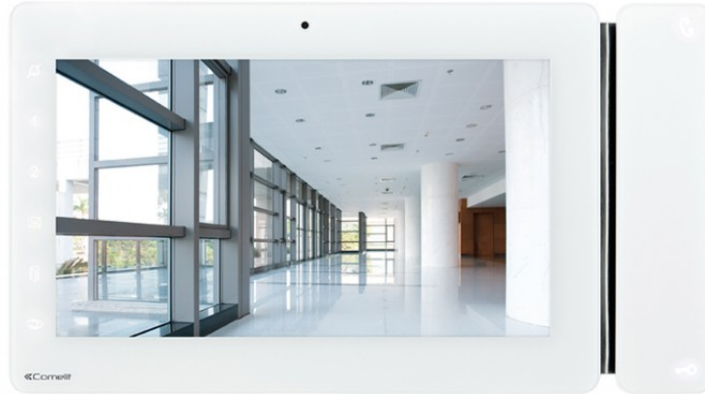

6842W

7-INCH MAXI WIFI MONITOR, VIP

Maxi monitor with Wi-Fi flush-mounted (using the optional box art. 6817) or wall-mounted (with optional support art. 6820) with 7"/ 16:9 touch screen, full-duplex audio with induction loop and soft touch buttons for ViP system. It allows adjustment of the

AWARDS

6842W

7-INCH MAXI WIFI MONITOR, VIP

GENERAL DATA

Product height (mm)	124
Product width (mm)	223
Product depth (mm)	25
Product weight (g)	700
Product color	White RAL9003, base grey RAL7001
Material	ABS, Glass
Flush-mounted	Yes, with a dedicated accessory
Wall-mounted	Yes, with a dedicated accessory
Desk base-mounted	Yes, with a dedicated accessory