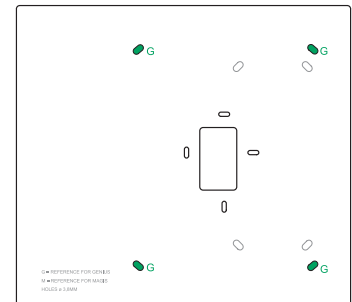

REFERENCES FOR GENIUS

4A