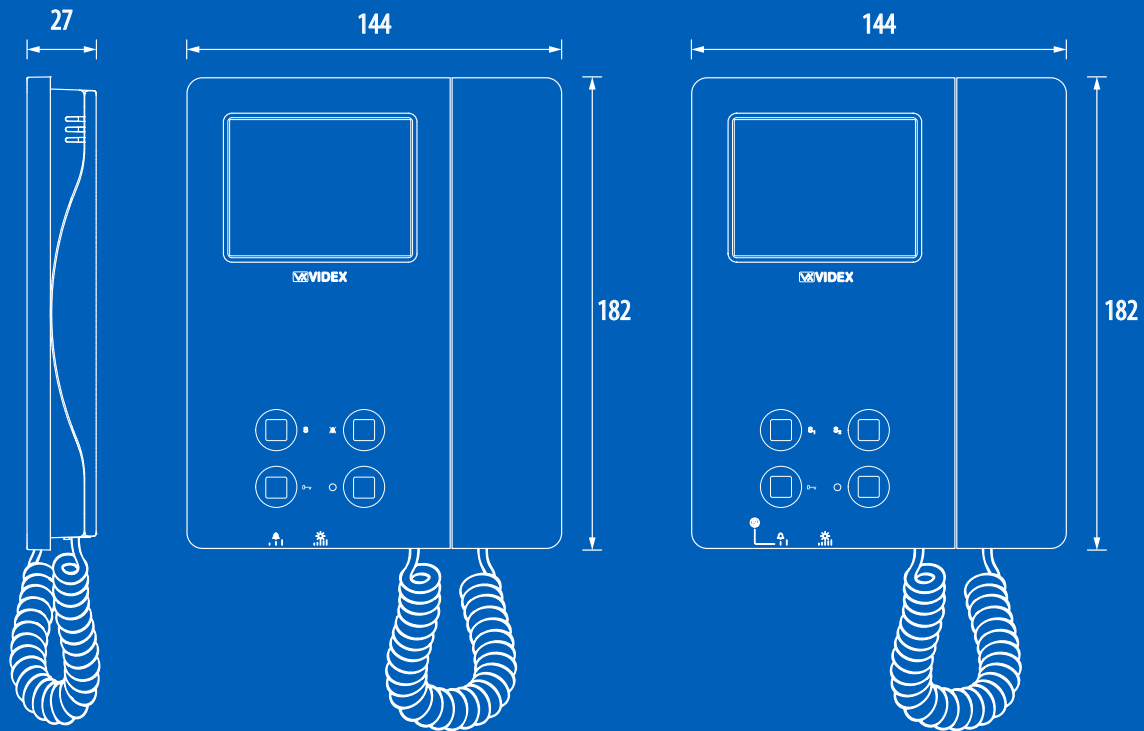


3.5" COLOUR VIDEOPHONE

6200 SERIES VIDEOPHONE

6200 SERIES

Surface mount
videophone in a
satin white finish
with picture memory
option available.

The 6200 series colour videophone is a surface mount videophone incorporating a 3.5" Hi-Res full colour active matrix LCD screen in a satin white finish.

www.videxuk.com

The 6200 series surface mount videophone with a 3.5" Hi-Res full colour active matrix LCD screen is designed primarily for low high-rise private developments and individual houses where an attractive low cost functional videophone is desirable.