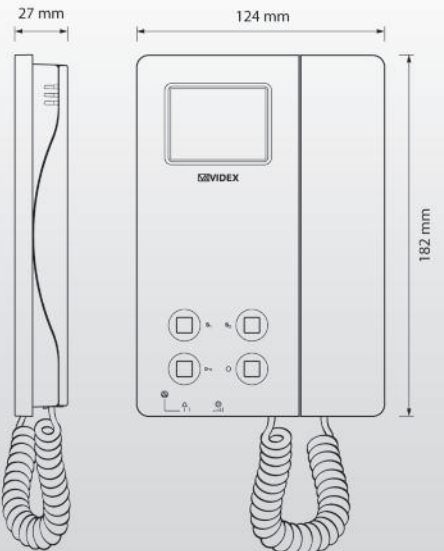

VIDEX SECURITY LTD,

Unit 4-7 Chillingham Ind. Est,
Newcastle Upon Tyne, NE6 2XX

1 Osprey, Trinity Park, Trinity Way,
London, E4 8TD

Tel: 0870 300 1240

Fax: 0191 224 5678

E-mail: sales@videx-security.com

Web: www.videx-security.com