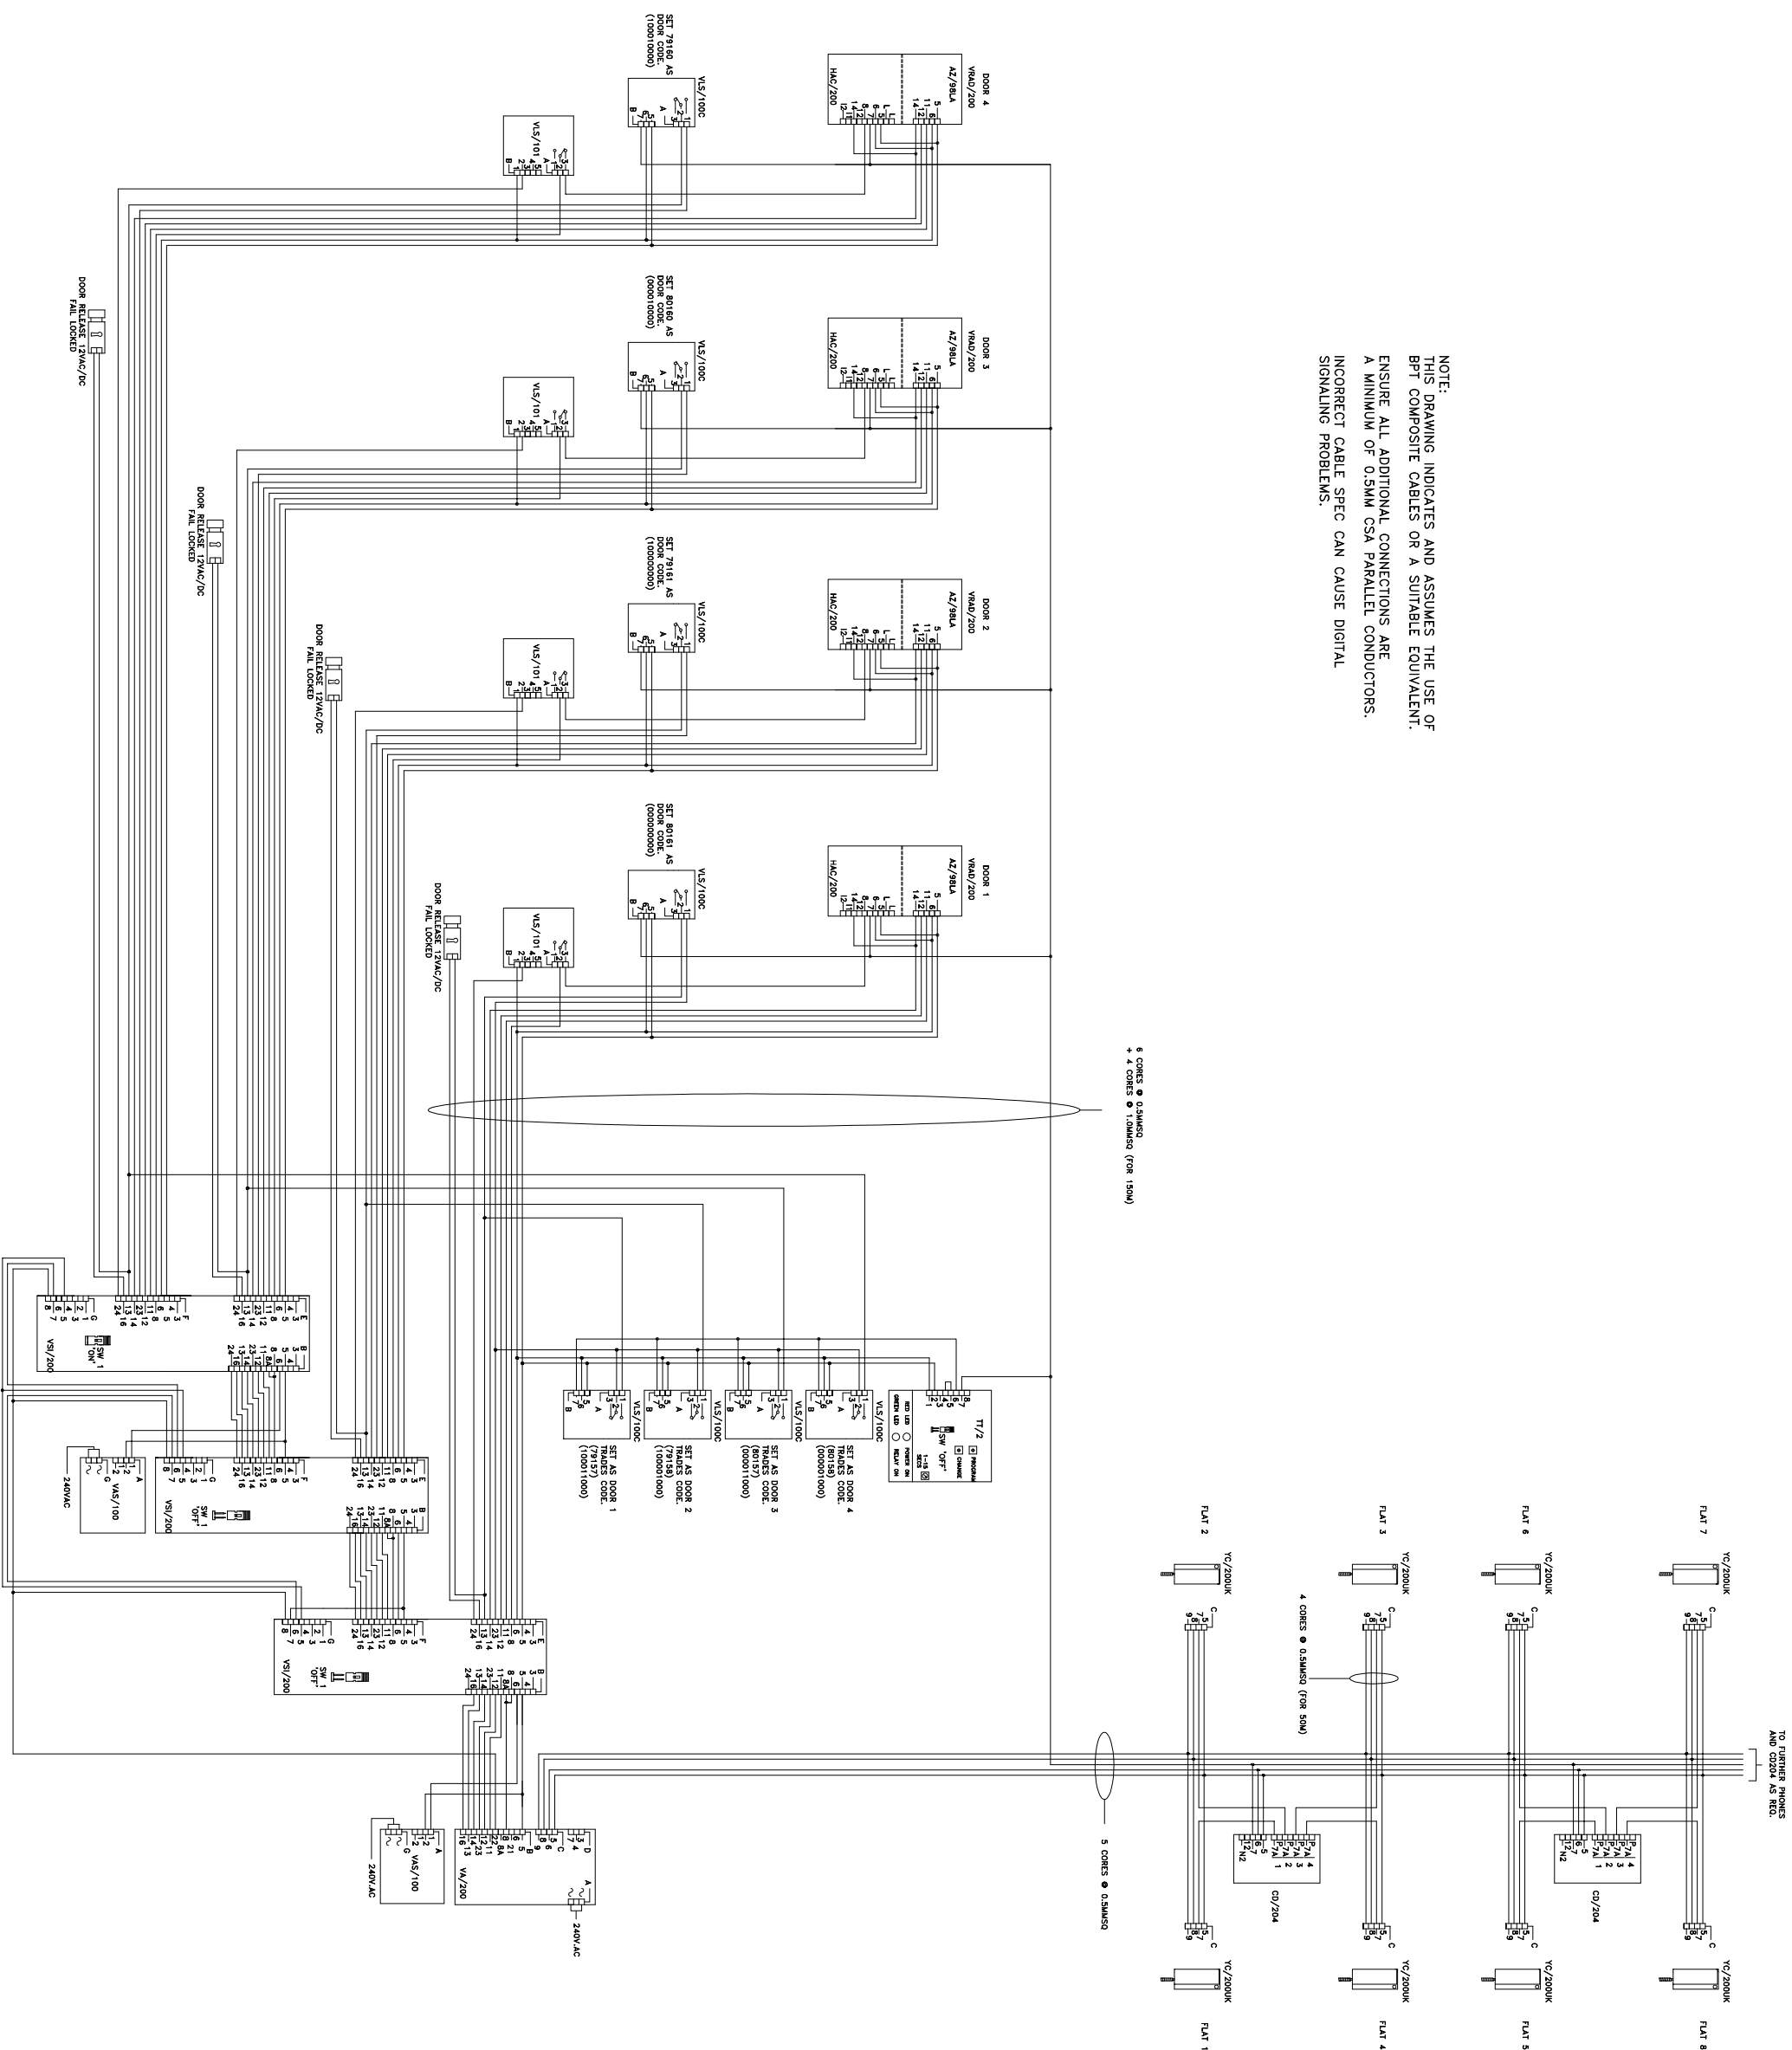

NOTE:  
 THIS DRAWING INDICATES AND ASSUMES THE USE OF  
 BPT COMPOSITE CABLES OR A SUITABLE EQUIVALENT.  
 ENSURE ALL ADDITIONAL CONNECTIONS ARE  
 A MINIMUM OF 0.5MM CSA PARALLEL CONDUCTORS.  
 INCORRECT CABLE SPEC CAN CAUSE DIGITAL  
 SIGNALING PROBLEMS.

BPT (UK) LTD. HERTS. ENGLAND	PREPARED FOR INSTALLER INFORMATION	DATE: 13/01/06	DRAWN: RC
		REVISED:	
DRAWING TITLE: 4 X DIGITAL VR AUDIO ENTRY PANEL WITH CODED ENTRY, TRADES & LINEA HANDSETS		DRAWING No: B-XV4VNLVLT(T(AUD))	