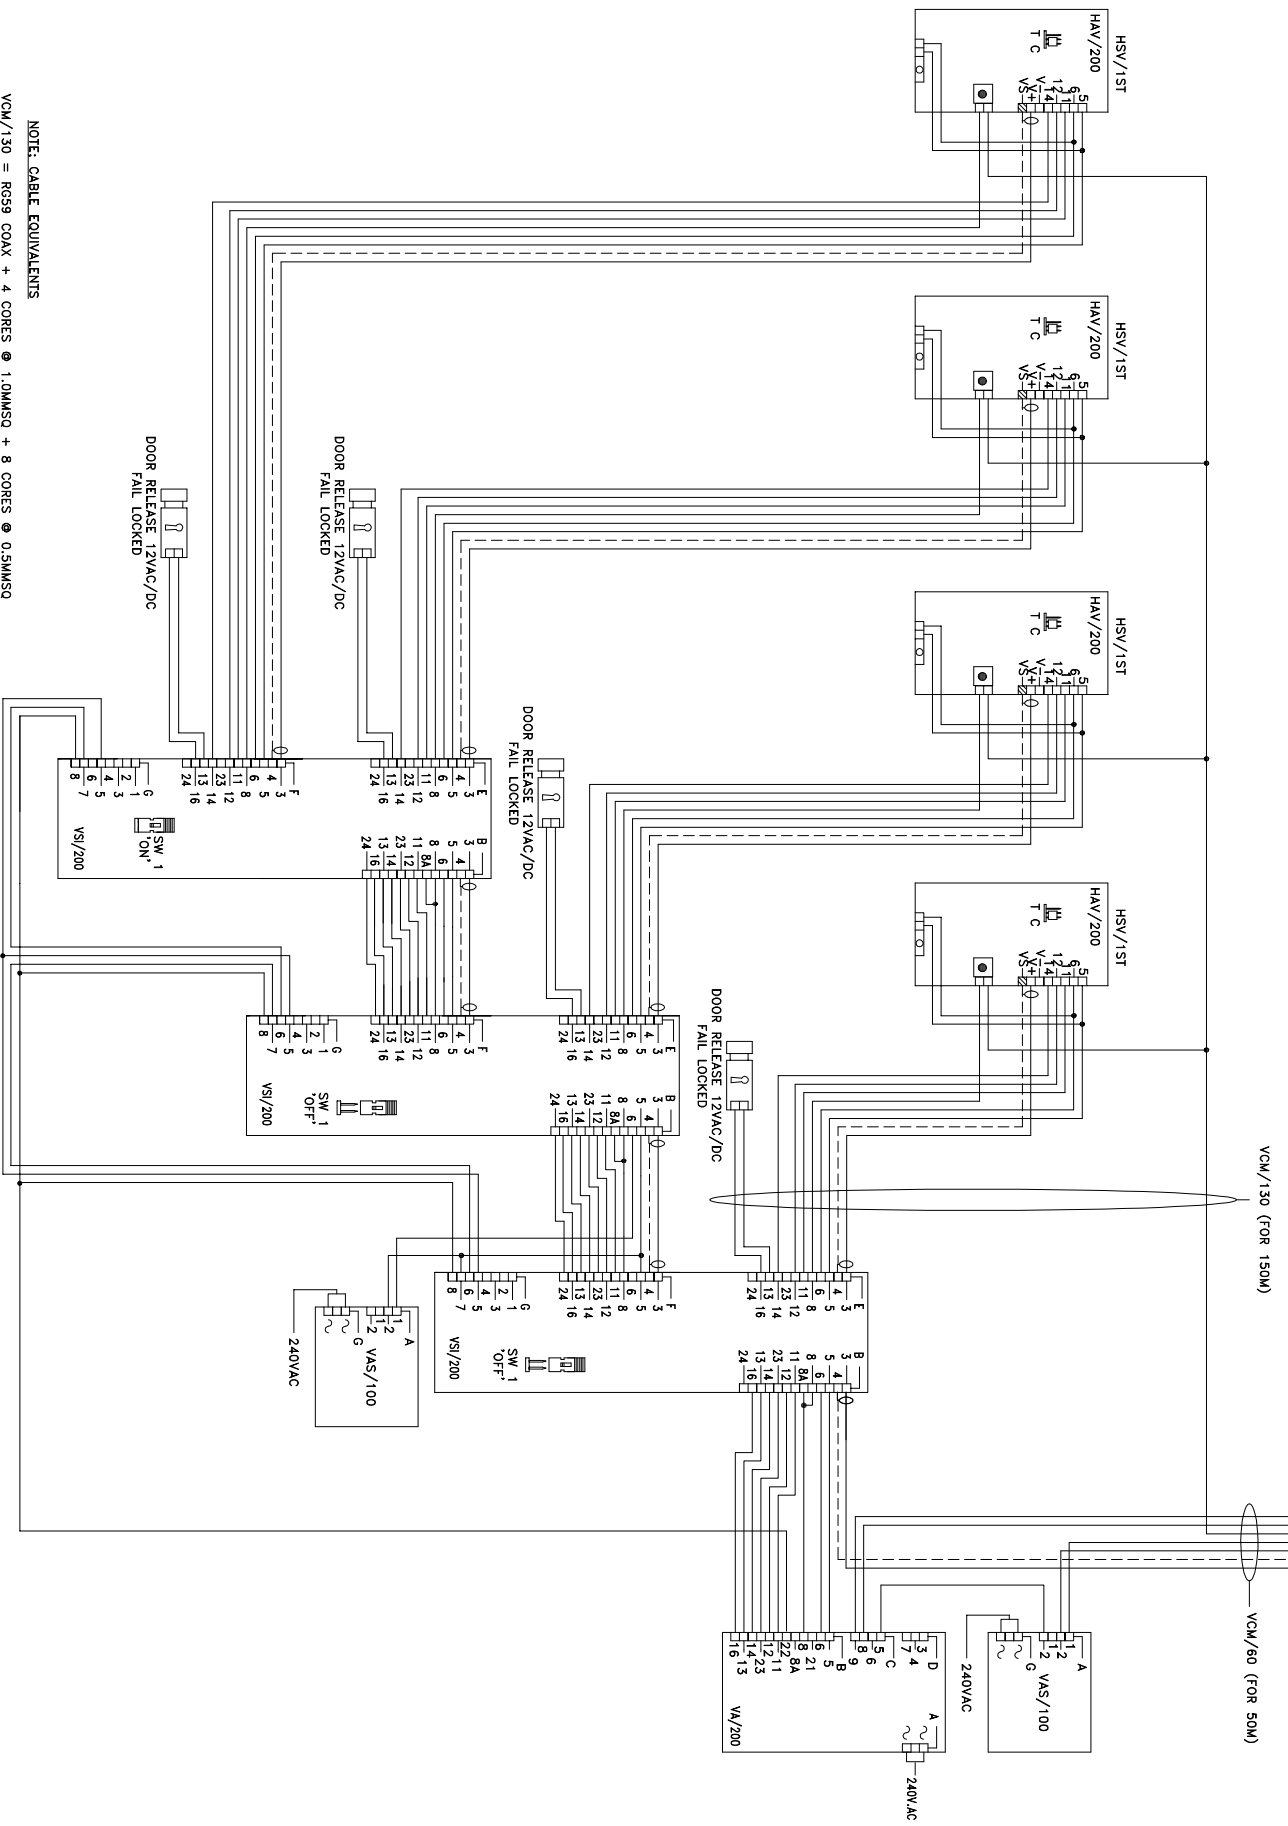

NOTE:
THIS DRAWING INDICATES AND ASSUMES THE USE OF
BPT COMPOSITE CABLES OR A SUITABLE EQUIVALENT.
ENSURE ALL ADDITIONAL CONNECTIONS ARE
A MINIMUM OF 0.5MM CSA PER CORE.

NOTE: CABLE EQUIVALENTS
VCM/130 = RG59 COAX + 4 CORES ● 1.0MMSQ + 8 CORES ● 0.5MMSQ
VCM/50 = RG59 COAX + 2 CORES ● 1.0MMSQ + 3 CORES ● 0.5MMSQ

BPT (UK) LTD. HERTS. ENGLAND		PREPARED FOR INSTALLER INFORMATION	
DRAWING TITLE: 4 X 1 BUTTON TARGHA VIDEO ENTRY PANELS WITH & 3 LYNEA MONOCHROME MONITORS		DATE: 10/03/08	DRAWN:RC
		REVISED:	
		DRAWING No: B-1T4Y3L(A)	