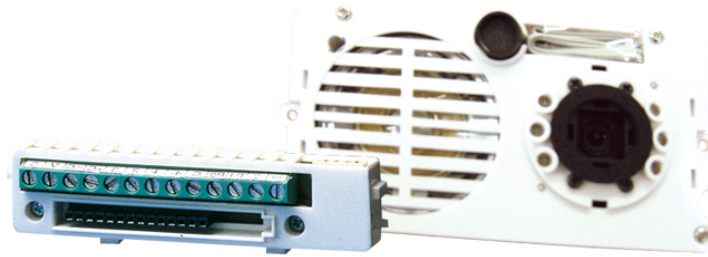

4660/BK

POWERCOM SERIES SIMPLEBUS KIT B/W AUDIO/VIDEO UNIT

AV unit with 1/3 CCD B/W camera, infrared lighting, microphone and loudspeaker volume adjustment.

4660/BK
POWERCOM SERIES SIMPLEBUS KIT B/W AUDIO/VIDEO UNIT
MAIN SPECIFICATIONS

Audio system:	No
Audio/video system:	Yes
Type of sensor:	
Horizontal resolution (TVL):	380
Microphone volume control:	Yes
Loudspeaker volume control:	Yes
Operating temperature (°F):	-13 ÷ 131
S/N ratio (dB):	45
Video output:	1Vpp 75PAL

SOFTWARE/FIRMWARE SPECIFICATIONS

Video resolution (H x V):	
---------------------------	--

FUNCTIONS

Key button function:	Yes
----------------------	-----

GENERAL DATA

Product height (inches):	2.17
Product width (inches):	4.02
Product depth (inches):	1.38
S/N ratio (dB):	45

COMPATIBILITY

Simplebus 2 audio system:	Yes
---------------------------	-----

TECHNICAL SPECIFICATIONS

Sensitivity (lux):	0.1
Type of camera:	B/W

ELECTRICAL SPECIFICATIONS

Maximum current absorption (mA):	300
----------------------------------	-----