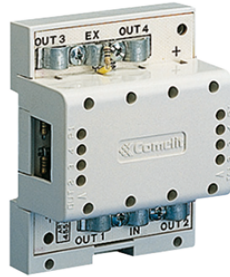

4555/A

## VIDEO DISTRIBUTOR, 1 INPUT, 4 OUTPUTS, 12V DC POWER SUPPLY, .

video distributor, 1 input, 4 outputs, 12v dc power supply, din plastic cladding (4 modules), white colour scheme.

**4555/A**

**VIDEO DISTRIBUTOR, 1 INPUT, 4 OUTPUTS, 12V DC POWER SUPPLY, .**

MAIN SPECIFICATIONS

Video input:	1
Video output:	4

GENERAL DATA

DC supply voltage (VDC):	12
Product height (inches):	1.38
Product width (inches):	2.6
Product depth (inches):	3.35
Material:	Plastic
Colour:	White
Operating temperature (°F):	41 ÷ 104
RH max operating humidity (%):	75