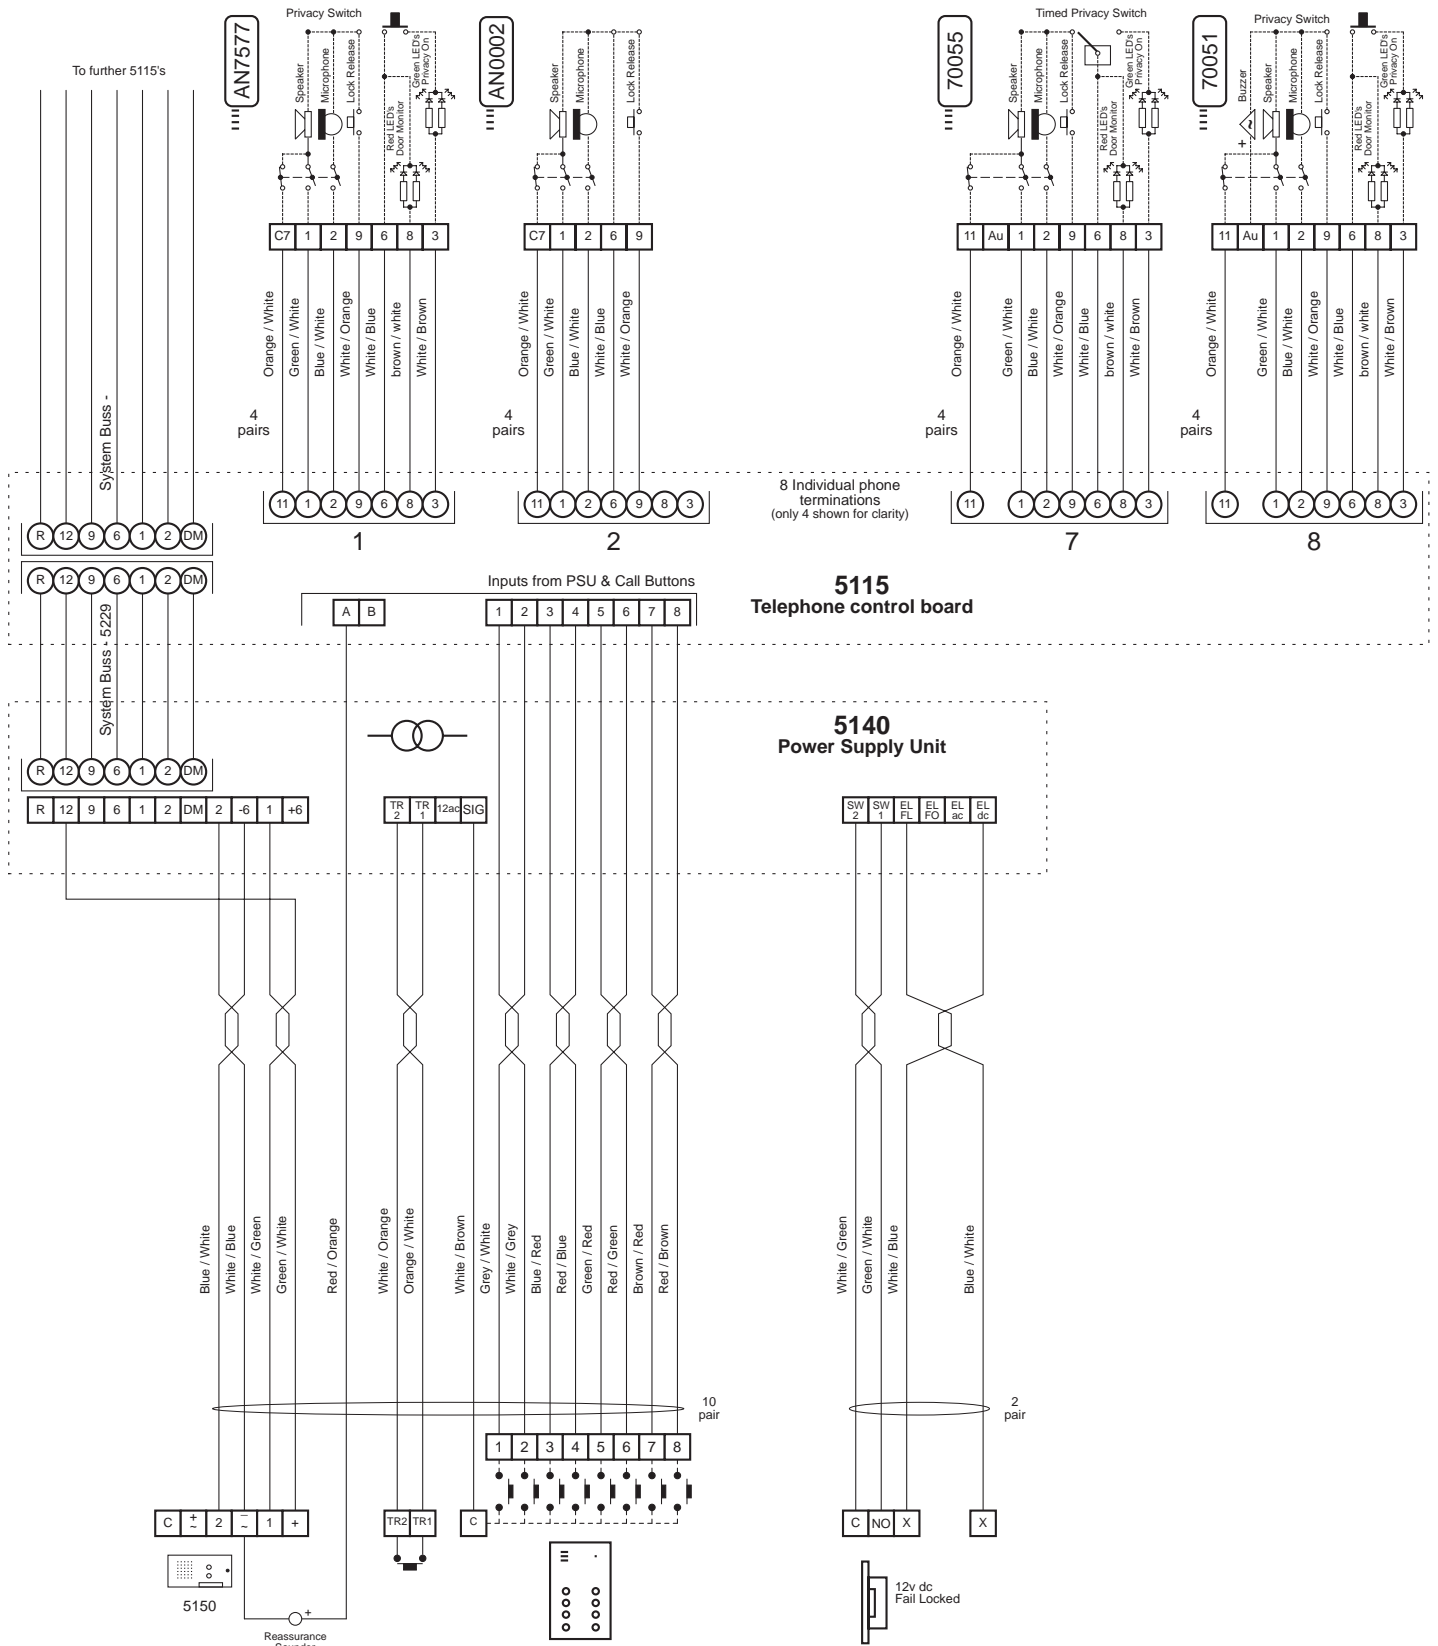

Isolated system

Drawing 3D_5140 1E IS 970919

- electronic tone call
- one entrance panel

Key to Symbols

- Pre wired
- Installer connections
- 3 Screw Terminal
- 8 Plug In (crimp)
- 12v Piezzo
- LED