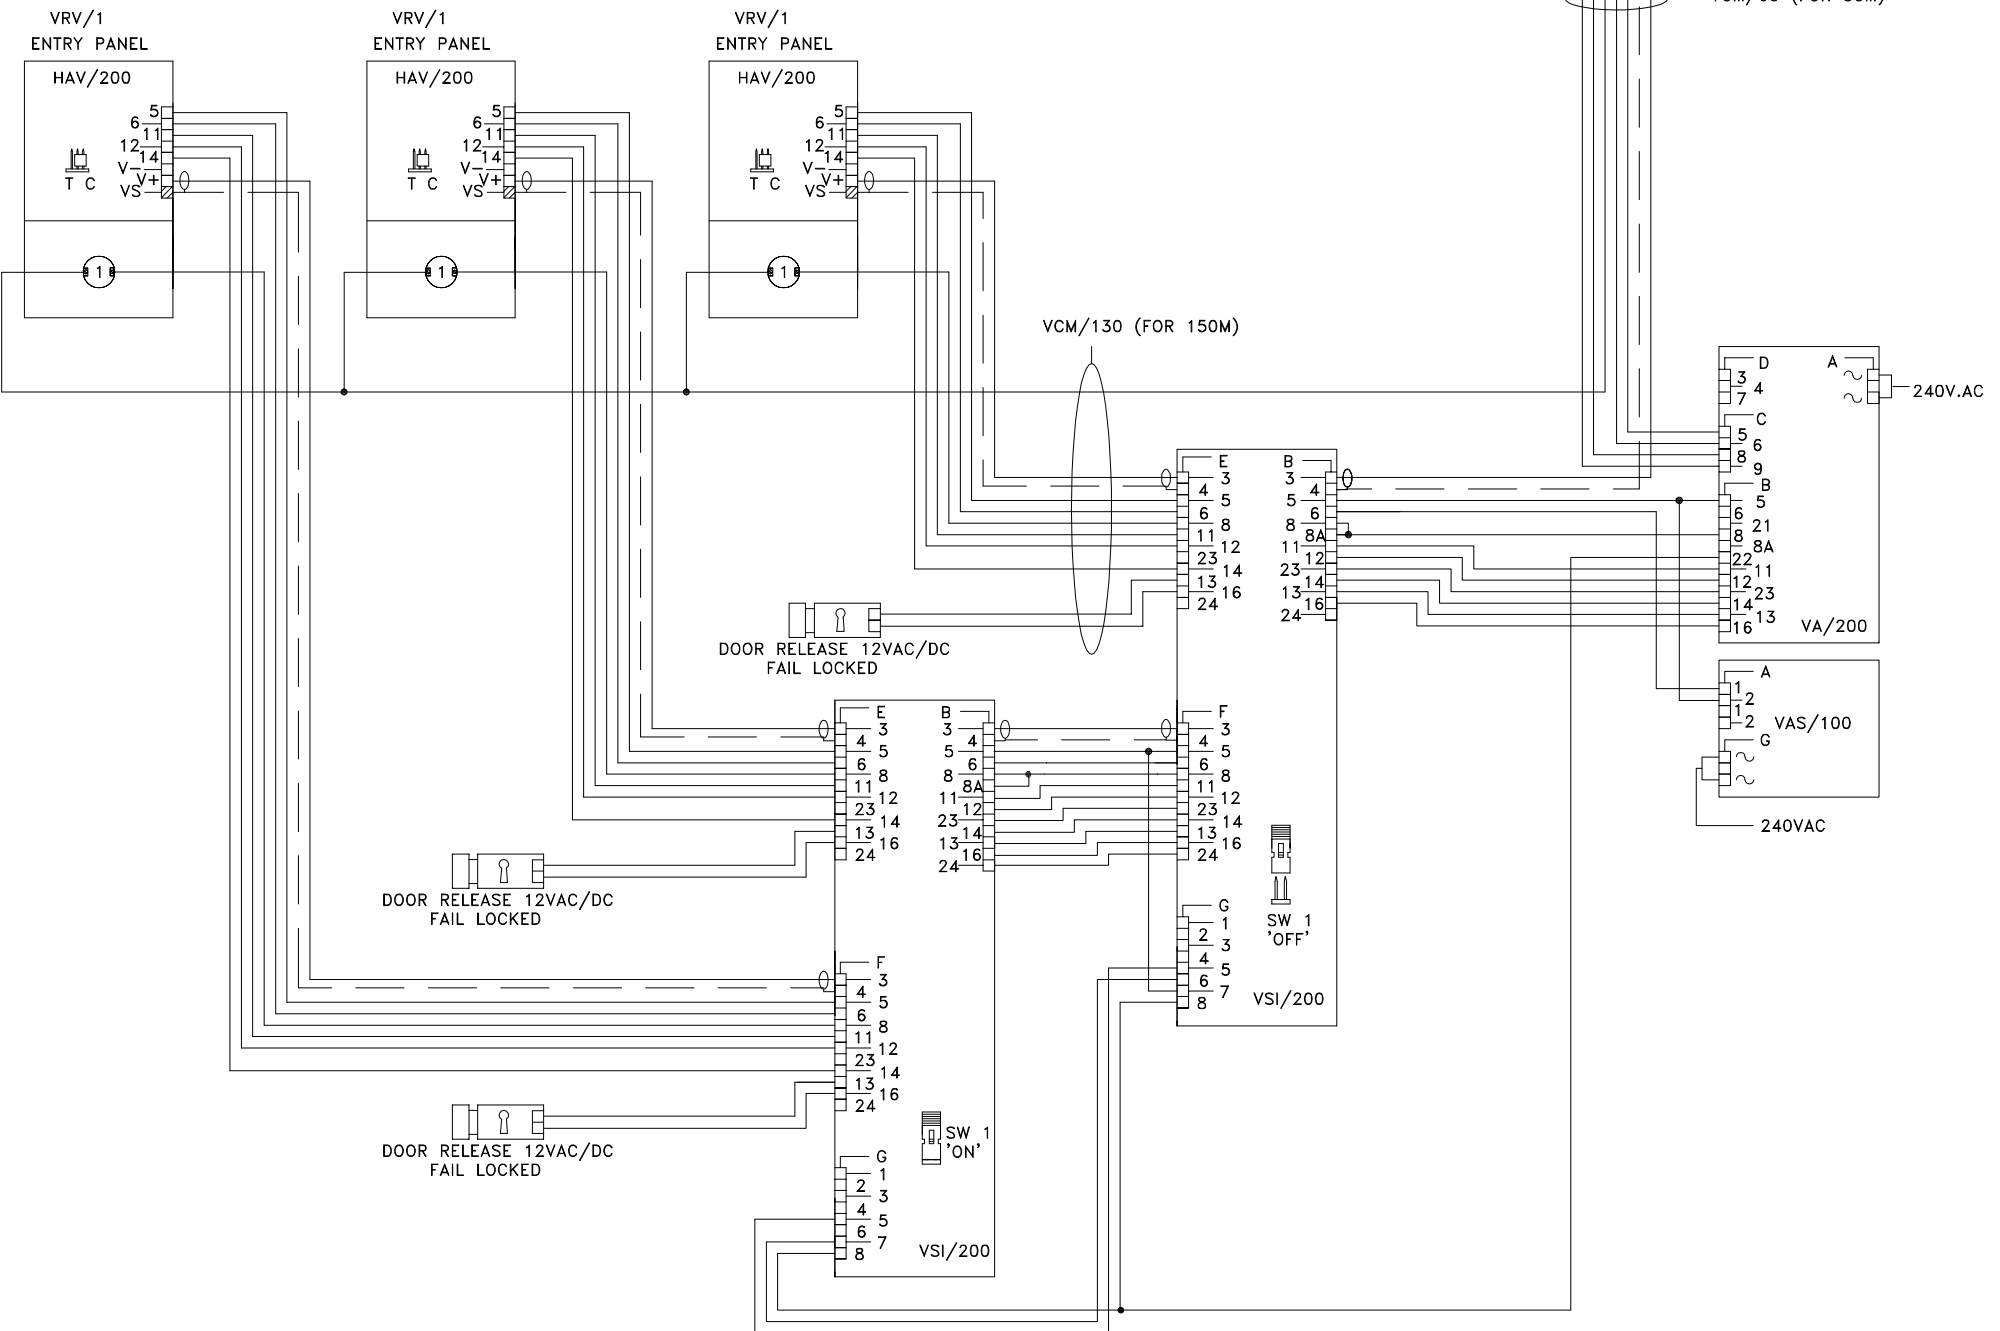

NOTE:
THIS DRAWING INDICATES AND ASSUMES THE USE OF
BPT COMPOSITE CABLES OR A SUITABLE EQUIVALENT.

ENSURE ALL ADDITIONAL CONNECTIONS ARE
A MINIMUM OF 0.5MM CSA PER CORE.

NOTE: CABLE EQUIVALENTS

VCM/130 = RG59 COAX + 4 CORES @ 1.0MMSQ + 8 CORES @ 0.5MMSQ

VCM/60 = RG59 COAX + 2 CORES @ 1.0MMSQ + 3 CORES @ 0.5MMSQ

BPT (UK) LTD. HERTS. ENGLAND	PREPARED FOR INSTALLER INFORMATION	DATE: 07/01/05	DRAWN:RC
		REVISED:	
DRAWING TITLE:	3 X 1 BUTTON VR VIDEO ENTRY PANELS & 3 LYNEA MONITORS	DRAWING No: B-1V3Y3L	