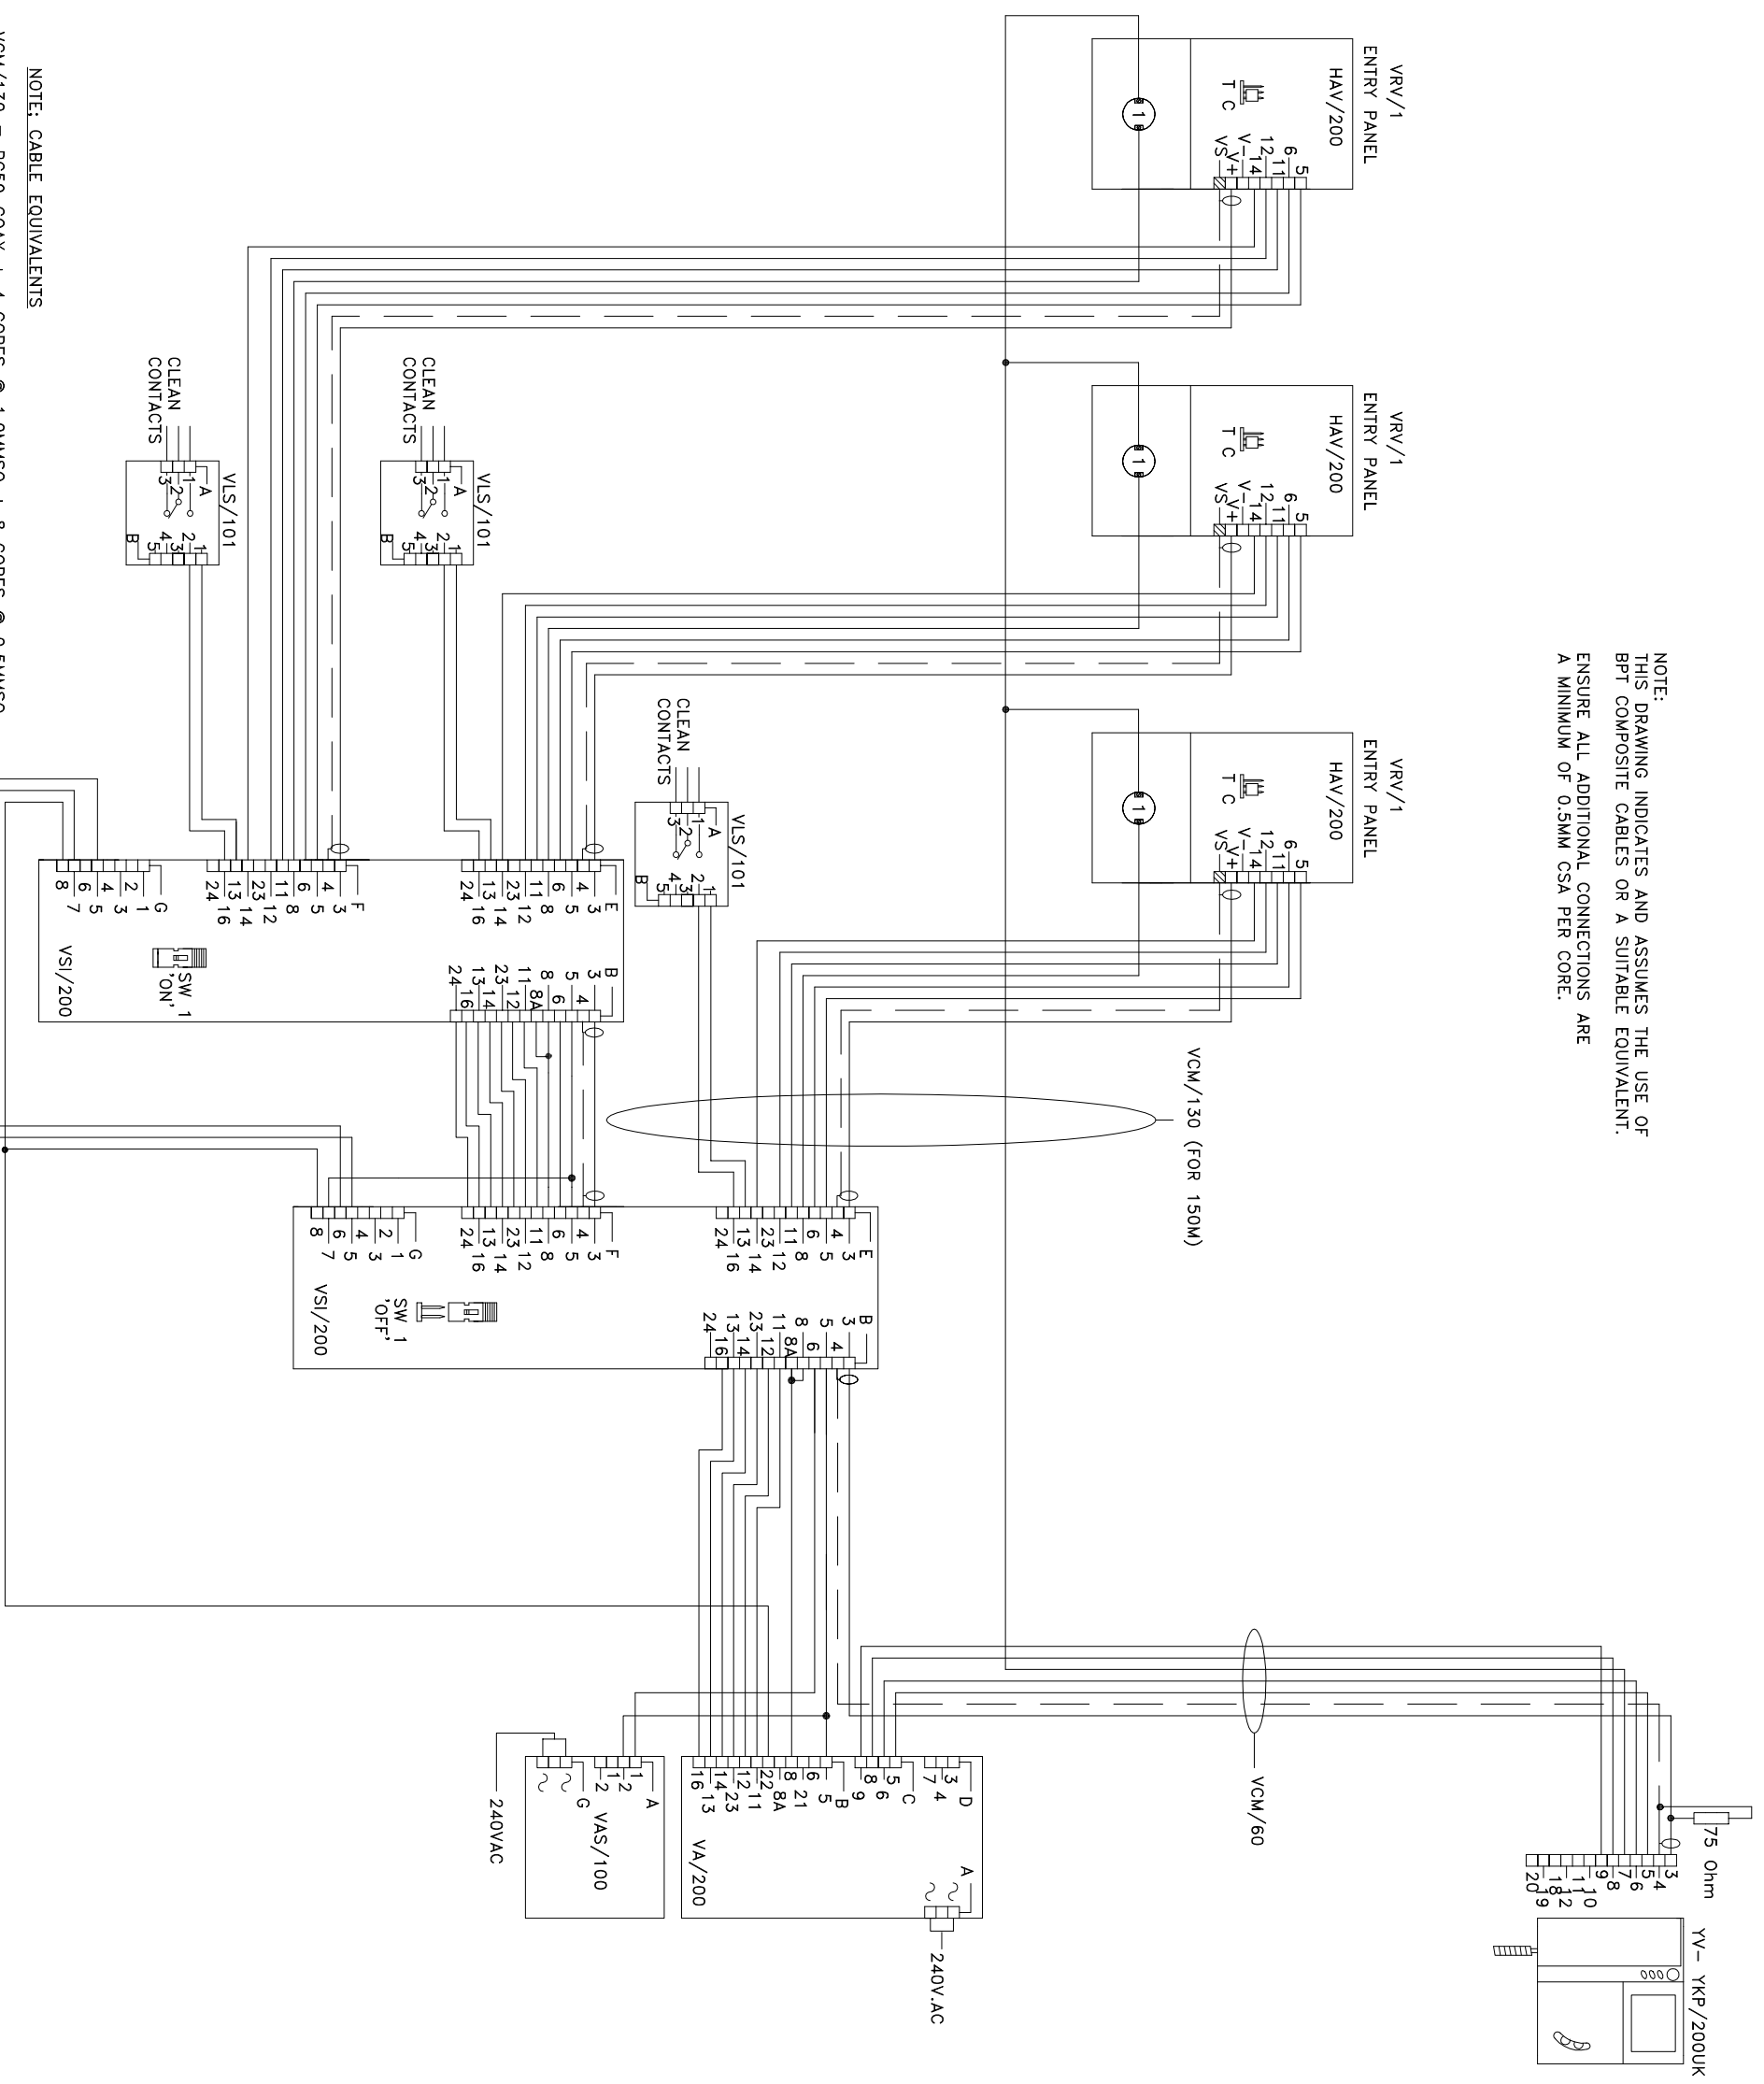

NOTE:
THIS DRAWING INDICATES AND ASSUMES THE USE OF
BPT COMPOSITE CABLES OR A SUITABLE EQUIVALENT.
ENSURE ALL ADDITIONAL CONNECTIONS ARE
A MINIMUM OF 0.5MM CSA PER CORE.

NOTE: CABLE EQUIVALENTS
 VCM/130 = RG59 COAX + 4 CORES @ 1.0MMSQ + 8 CORES @ 0.5MMSQ
 VCM/60 = RG59 COAX + 2 CORES @ 1.0MMSQ + 3 CORES @ 0.5MMSQ

BPT (UK) LTD. HERTS. ENGLAND	PREPARED FOR INSTALLER INFORMATION	DATE: 11/02/05	DRAWN:RC
DRAWING TITLE: 3 X 1 BUTTON VR VIDEO ENTRY PANELS & 1 LYNEA MONITOR		REVISED:	
		DRAWING No: B-1V3Y1C	