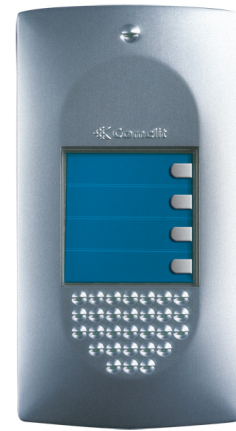

## DATA SHEET

COD. **3574**

### 4 BUTTON STYLEKIT PANEL 5 WIRE

Flush mount 4 button door entry panel for use with the 8274 audio kit. Features include illuminated name windows with LED, complete with speaker unit and volume adjustment. Dimensions of flush-mounted box: 95.5x176.5x35mm