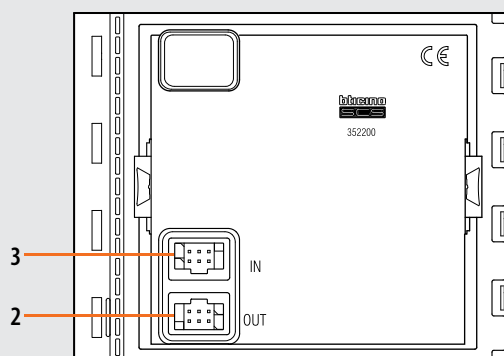

SFERA NEW - SFERA ROBUR Nameplate module

352200

Description

Nameplate module normally used for displaying the house number or other notifications (e.g. Legend for calls using digital pushbutton panels, opening/closing times, etc.). Connection using the appropriate multicable supplied. Night backlighting controlled by the speaker module or the audio/video module connected. To be completed with surround plate.

The device must not be configured.

Related items

- 352201 Sfera New nameplate front cover - Allmetal (IK 08)
- 352202 Sfera New nameplate front cover - Allwhite (IK 08)
- 352203 Sfera New nameplate front cover - Allstreet (IK 08)
- 352205 Sfera Robur nameplate front cover (IK 10)

Technical data

Power supply from SCS BUS:	18 - 27 Vdc
Stand by absorption with backlighting LEDs off:	0 mA
Stand by absorption with backlighting LEDs on:	6 mA
Operating temperature:	(-25) – (+70)°C
Protection index (pushbutton panel assembled):	IP 54

Front view

Rear view

Legend

1. Area used for entering information
2. Connector for the connection to subsequent modules
3. Connector for the connection to previous modules

Dimensional data