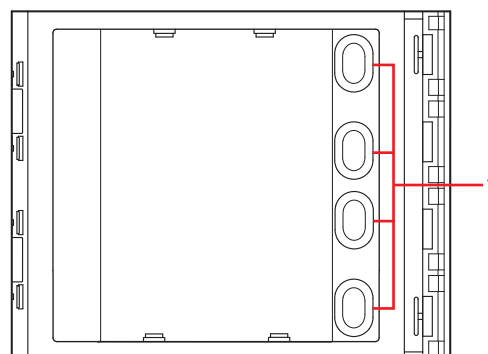

SFERA NEW - SFERA ROBUR 4-pushbutton module on single column

352000

Description

Additional 4-pushbutton modules arranged on single column. To be used with speaker modules 351000 – 351100 and audio/video modules 351200 - 351300. Connection using the appropriate multicable supplied. Backlighting of nameplates controlled by the speaker module or the audio/video module connected. To be completed with surround plate.

The device must not be configured.

Related items

352031	Sfera New cover plate for 3 pushbuttons on single column - Allmetal (IK 08)
352032	Sfera New cover plate for 3 pushbuttons on single column - Allwhite (IK 08)
352033	Sfera New cover plate for 3 pushbuttons on single column - Allstreet (IK 08)
352041	Sfera New cover plate for 4 pushbuttons on single column - Allmetal (IK 08)
352042	Sfera New cover plate for 4 pushbuttons on single column - Allwhite (IK 08)
352043	Sfera New cover plate for 4 pushbuttons on single column - Allstreet (IK 08)
352035	Sfera Robur cover plate for 3 pushbuttons on single column (IK 10)
352045	Sfera Robur cover plate for 4 pushbuttons on single column (IK 10)

Technical data

Power supply from SCS BUS:	18 - 27 Vdc
Stand by absorption with backlighting LEDs off:	1 mA
Stand by absorption with backlighting LEDs on:	7 mA
Max. operating absorption:	7 mA
Operating temperature:	(-25) – (+70)°C
Protection index (pushbutton panel assembled):	IP 54

Front view

Rear view

Dimensional data

Legend

1. Call pushbuttons
2. Connector for the connection to subsequent pushbutton modules
3. Connector for the connection to previous modules