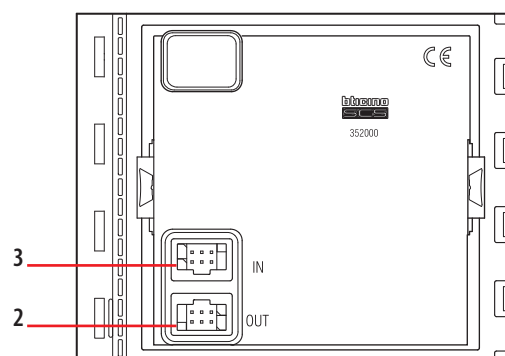

SFERA NEW - SFERA ROBUR 4-pushbutton module on single column

352000

Description

Additional 4-pushbutton modules arranged on single column. To be used with speaker modules 351000 – 351100 and audio/video modules 351200 - 351300. Connection using the appropriate multicable supplied. Backlighting of nameplates controlled by the speaker module or the audio/video module connected. To be completed with surround plate.

The device must not be configured.

Related items

352031	Sfera New cover plate for 3 pushbuttons on single column - Allmetal (IK 08)
352032	Sfera New cover plate for 3 pushbuttons on single column - Allwhite (IK 08)
352033	Sfera New cover plate for 3 pushbuttons on single column - Allstreet (IK 08)
352041	Sfera New cover plate for 4 pushbuttons on single column - Allmetal (IK 08)
352042	Sfera New cover plate for 4 pushbuttons on single column - Allwhite (IK 08)
352043	Sfera New cover plate for 4 pushbuttons on single column - Allstreet (IK 08)
352035	Sfera Robur cover plate for 3 pushbuttons on single column (IK 10)
352045	Sfera Robur cover plate for 4 pushbuttons on single column (IK 10)

Technical data

Power supply from SCS BUS:	18 - 27 Vdc
Stand by absorption with backlighting LEDs off:	1 mA
Stand by absorption with backlighting LEDs on:	7 mA
Max. operating absorption:	7 mA
Operating temperature:	(-25) – (+70)°C
Protection index (pushbutton panel assembled):	IP 54

Front view

Rear view

Dimensional data

Legend

1. Call pushbuttons
2. Connector for the connection to subsequent pushbutton modules
3. Connector for the connection to previous modules