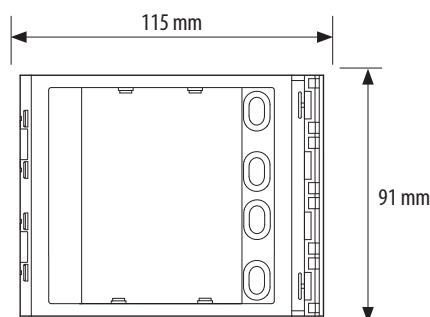

Technical data

Power supply from SCS BUS:	18 - 27 Vdc
Stand by absorption with backlighting LEDs off:	1 mA
Stand by absorption with backlighting LEDs on:	7 mA
Max. operating absorption:	7 mA
Operating temperature:	(-25) – (+70)°C
Protection index (pushbutton panel assembled):	IP 54

Front view

Rear view

Dimensional data

Legend

1. Call pushbuttons
2. Connector for the connection to subsequent pushbutton modules
3. Connector for the connection to previous modules