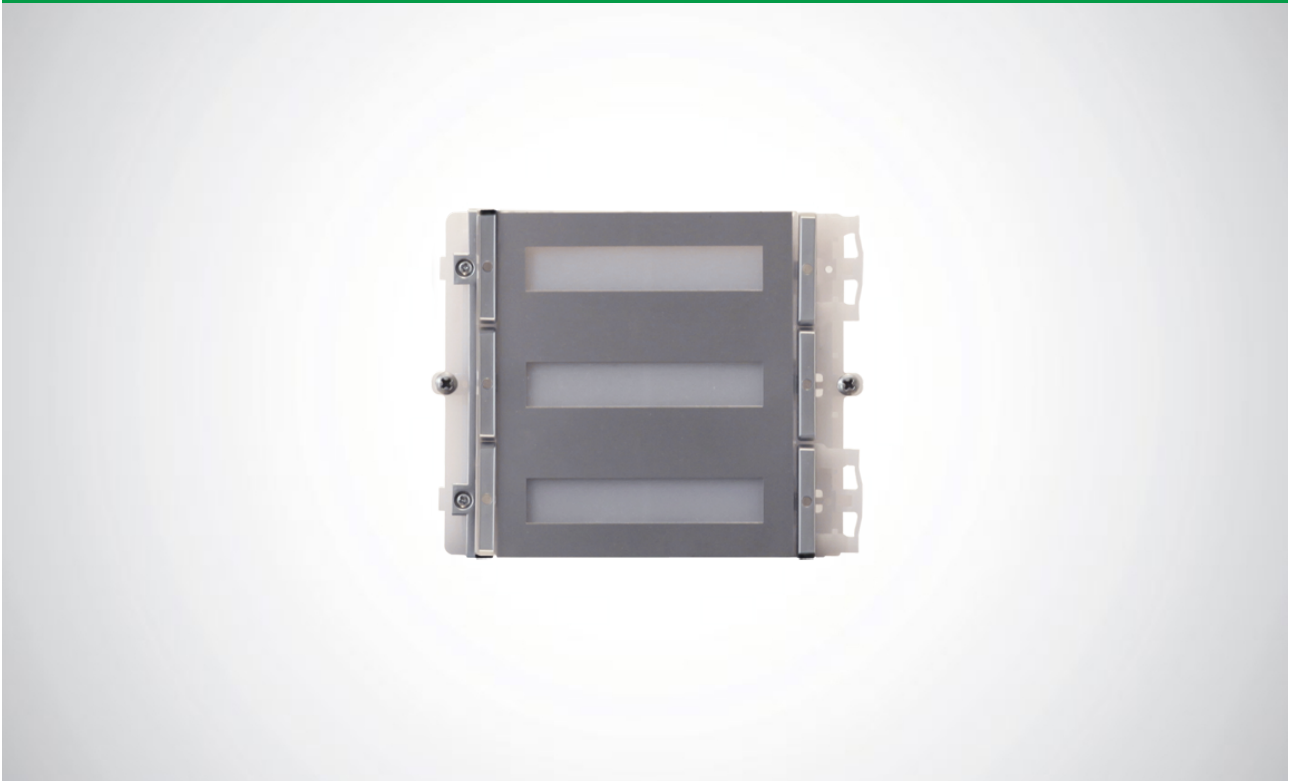

33436M

IKALL METAL SIMPLEBUS/VIP 6 BUTTON MODULE

IKALL entrance panel 6-button module for Simplebus/VIP systems, with stainless steel finish. Nameplate lighting options: blue/white/off.
Dimensions 112x89.5x40 mm.

33436M

IKALL METAL SIMPLEBUS/VIP 6 BUTTON MODULE

MAIN SPECIFICATIONS

Backlighting color:	Led blue, white, off
Vandal Resistant rating (IK code):	NO
Product height (inches):	3.52
Product width (inches):	4.41
Product depth (inches):	1.57
Operating temperature (°F):	-13 ÷ 131
Maximum current absorption (mA):	20

HARDWARE SPECIFICATIONS

Customisable housing:	No
Total buttons:	6
Sensitive Touch technology:	No

GENERAL DATA

Product colour:	Steel
-----------------	-------

COMPATIBILITY

Simplebus Top audio/video system:	Yes
Simplebus 2 audio system:	Yes
Vip system:	Yes