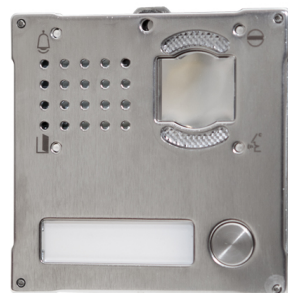

DATA SHEET

COD. **3268I/1**

MODULE FOR A/V UNITS, 1 PUSH-BUTTON, IKALL SERIES

Module made using a double 2.5 mm stainless steel plate. For use with audio/video unit depending on the wiring system used. 1 button. Dimensions 106x106x5.6 mm

General specifications

Backlighting colour:	LAMP
Vandal Resistant IK:	Yes

Compatibility

Simplebus Top system:	Yes
Simplebus Color system:	Yes
Simplebus 2 system:	Yes
Vip system:	Yes
Traditional system:	Yes

Mounting/Installation

Flush-mounted:	Yes
Wall-mounted:	Yes

Audio/video specifications

Audio system:	No
Audio/video system:	Yes

Hardware specifications

Customisable housing:	No
DDE function:	No
Total buttons:	1
Sensitive Touch technology:	No

Product colour:	GREY
-----------------	------

Packaging

Single pack height (mm):	109
--------------------------	-----

Single pack width (mm):	110
-------------------------	-----

Single pack weight (g):	480
-------------------------	-----