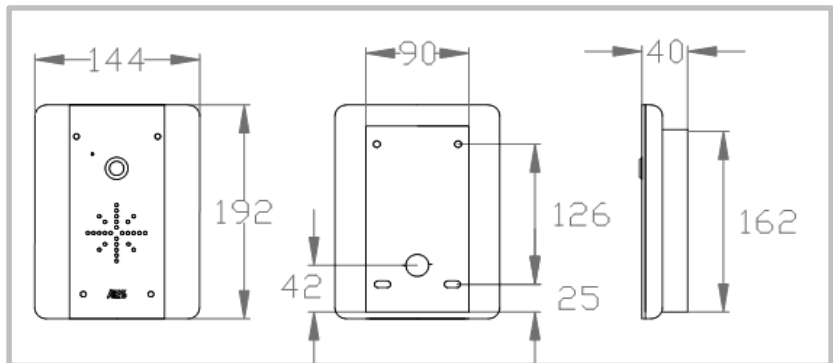

Entrée Com 302

Kits & Part numbers

302-AB (Architectural Model)

- Stylish curved architectural model.
- Modern blue back lighting effect.
- BS316 marine grade, brushed stainless steel construction with gloss acrylic trim.
- Kit includes speech panel, handset, power supply and manual.

302-ABK (Architectural Keypad Model)

- Stylish curved architectural model.
- Built in, illuminated code-lock keypad for access control.
- Keypad includes 3 relays, with latching and momentary operation and many more features.
- Modern blue back lighting effect.
- BS316 marine grade, brushed stainless steel construction with gloss acrylic trim.
- Kit includes speech panel, handset, power supply and manual.