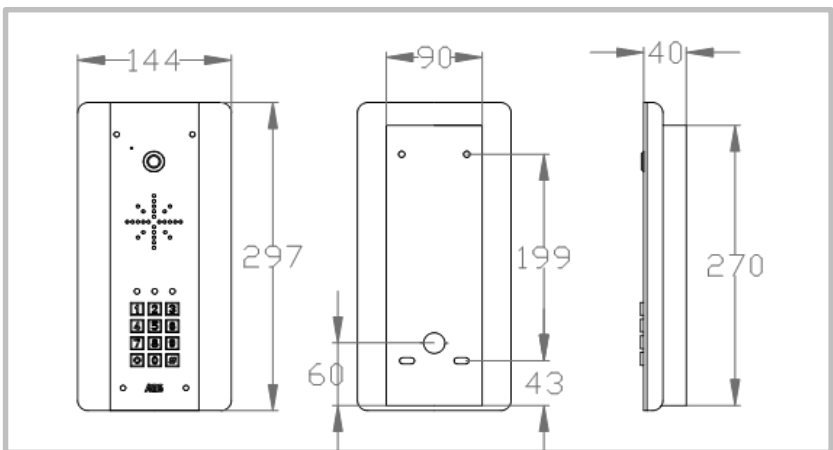

Entrée Com 302

Kits & Part numbers

302-AB (Architectural Model)

- Stylish curved architectural model.
- Modern blue back lighting effect.
- BS316 marine grade, brushed stainless steel construction with gloss acrylic trim.
- Kit includes speech panel, handset, power supply and manual.

302-ABK (Architectural Keypad Model)

- Stylish curved architectural model.
- Built in, illuminated code-lock keypad for access control.
- Keypad includes 3 relays, with latching and momentary operation and many more features.
- Modern blue back lighting effect.
- BS316 marine grade, brushed stainless steel construction with gloss acrylic trim.
- Kit includes speech panel, handset, power supply and manual.