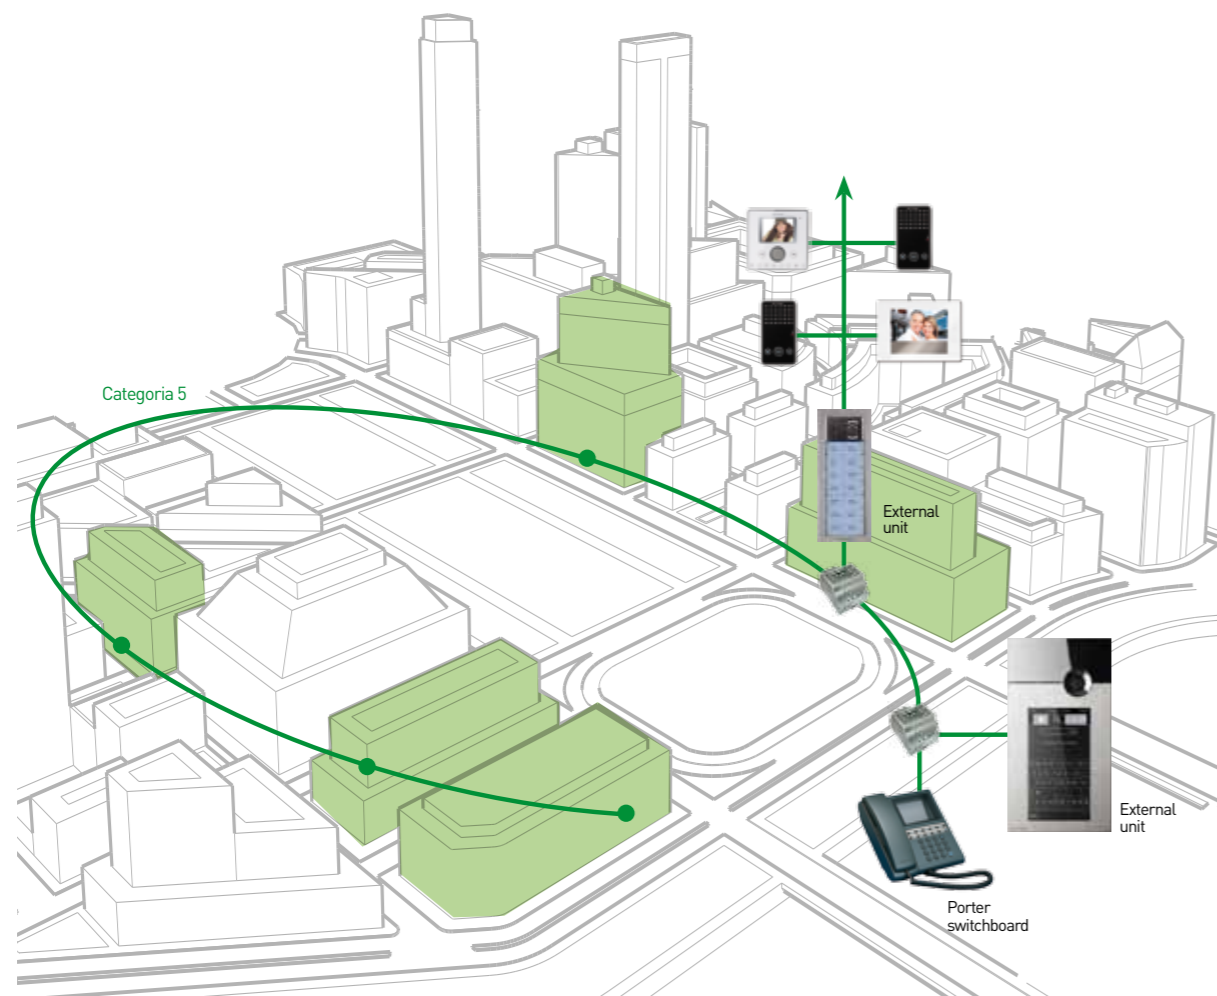

The **Internet Protocol** system that enhances door entry monitor performance.

VIP technology expands the services and performance levels of Comelit products. A complete, easy to install and versatile system for all requirements. Ideal for new installations, or can be integrated into existing LANs. Serves an unlimited number of users, with simultaneous conversations and no distance limitations. A single backbone (specific or supported by existing LANs) to which video entry phone, anti-intruder, video surveillance, home automation and access control systems can be connected via an RJ45 plug. A system which is also open to the world of the Internet, allowing you to take full advantage of remote connection, remote assistance and web services.

A system which is easy to use and, most importantly, easy to install.