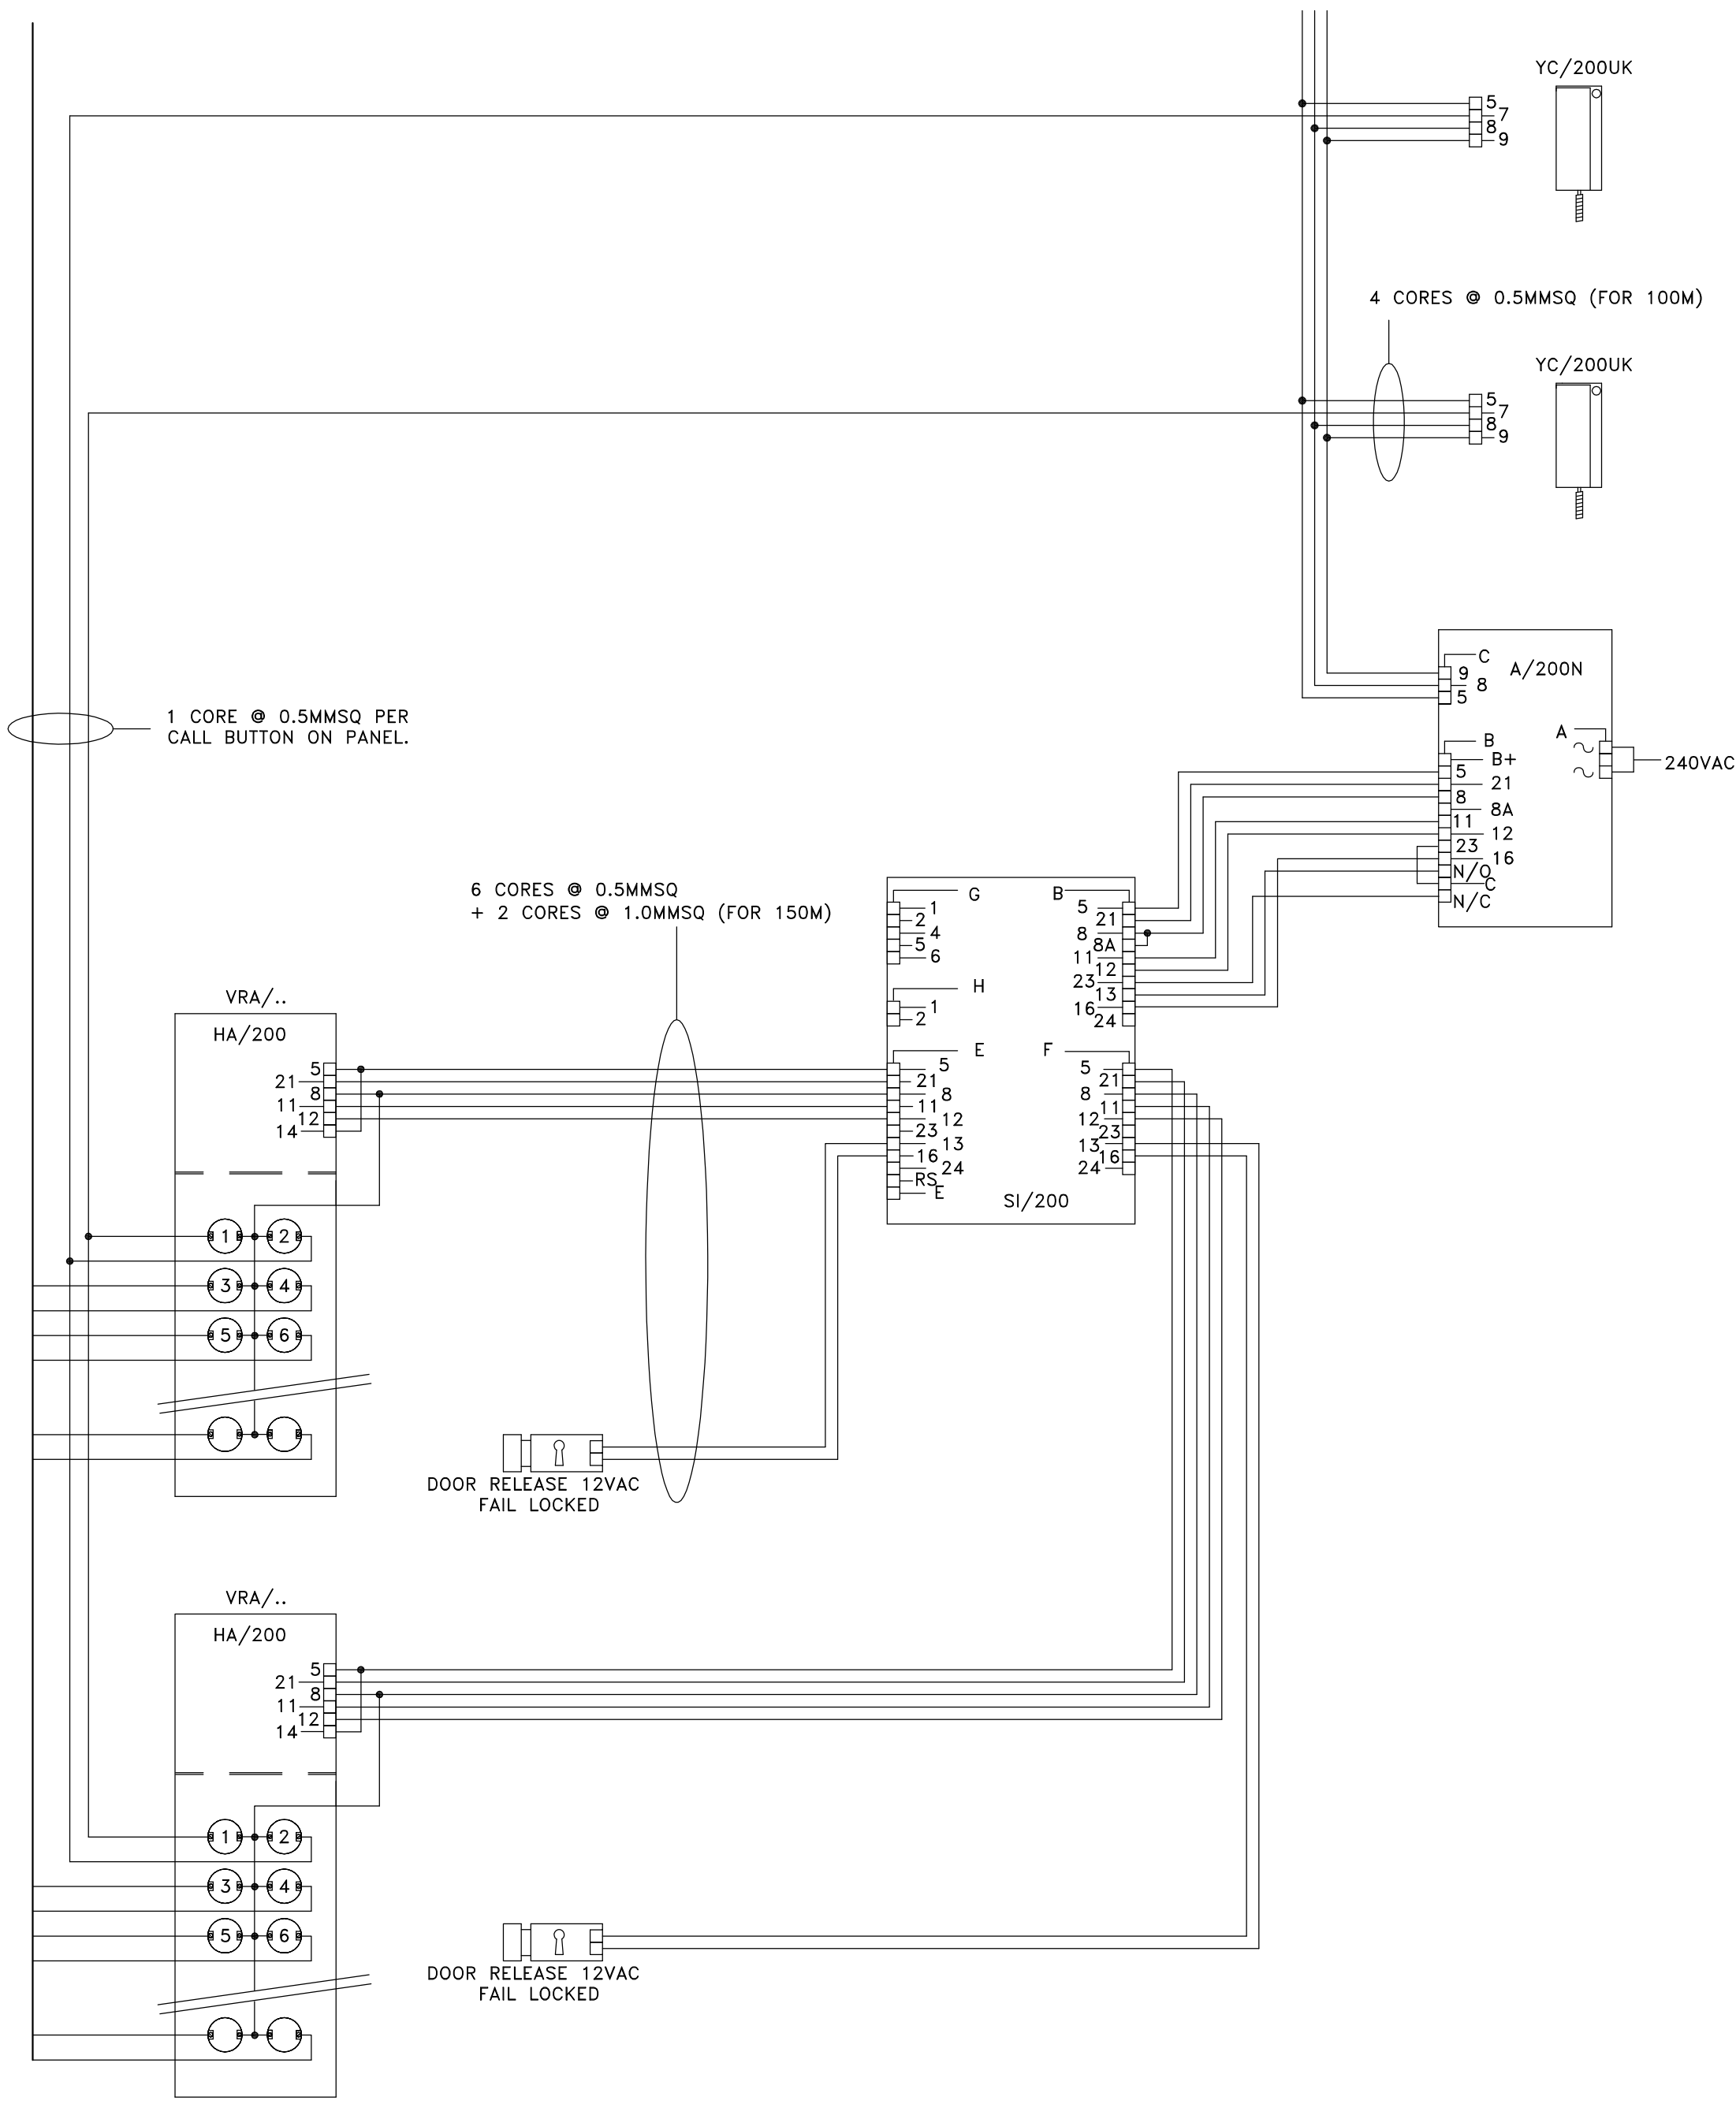

CALL LINES TO FURTHER HANDSETS.

COMMON LINES TO FURTHER HANDSETS.

BPT (UK) LTD. HERTS. ENGLAND	PREPARED FOR INSTALLER INFORMATION	DATE: 06/05/04	DRAWN:RC
		REVISED:	
DRAWING TITLE:	MULTI-FLAT INSTALLATION USING 2 VR AUDIO ENTRY PANELS	DRAWING No: E-NV2YNL	