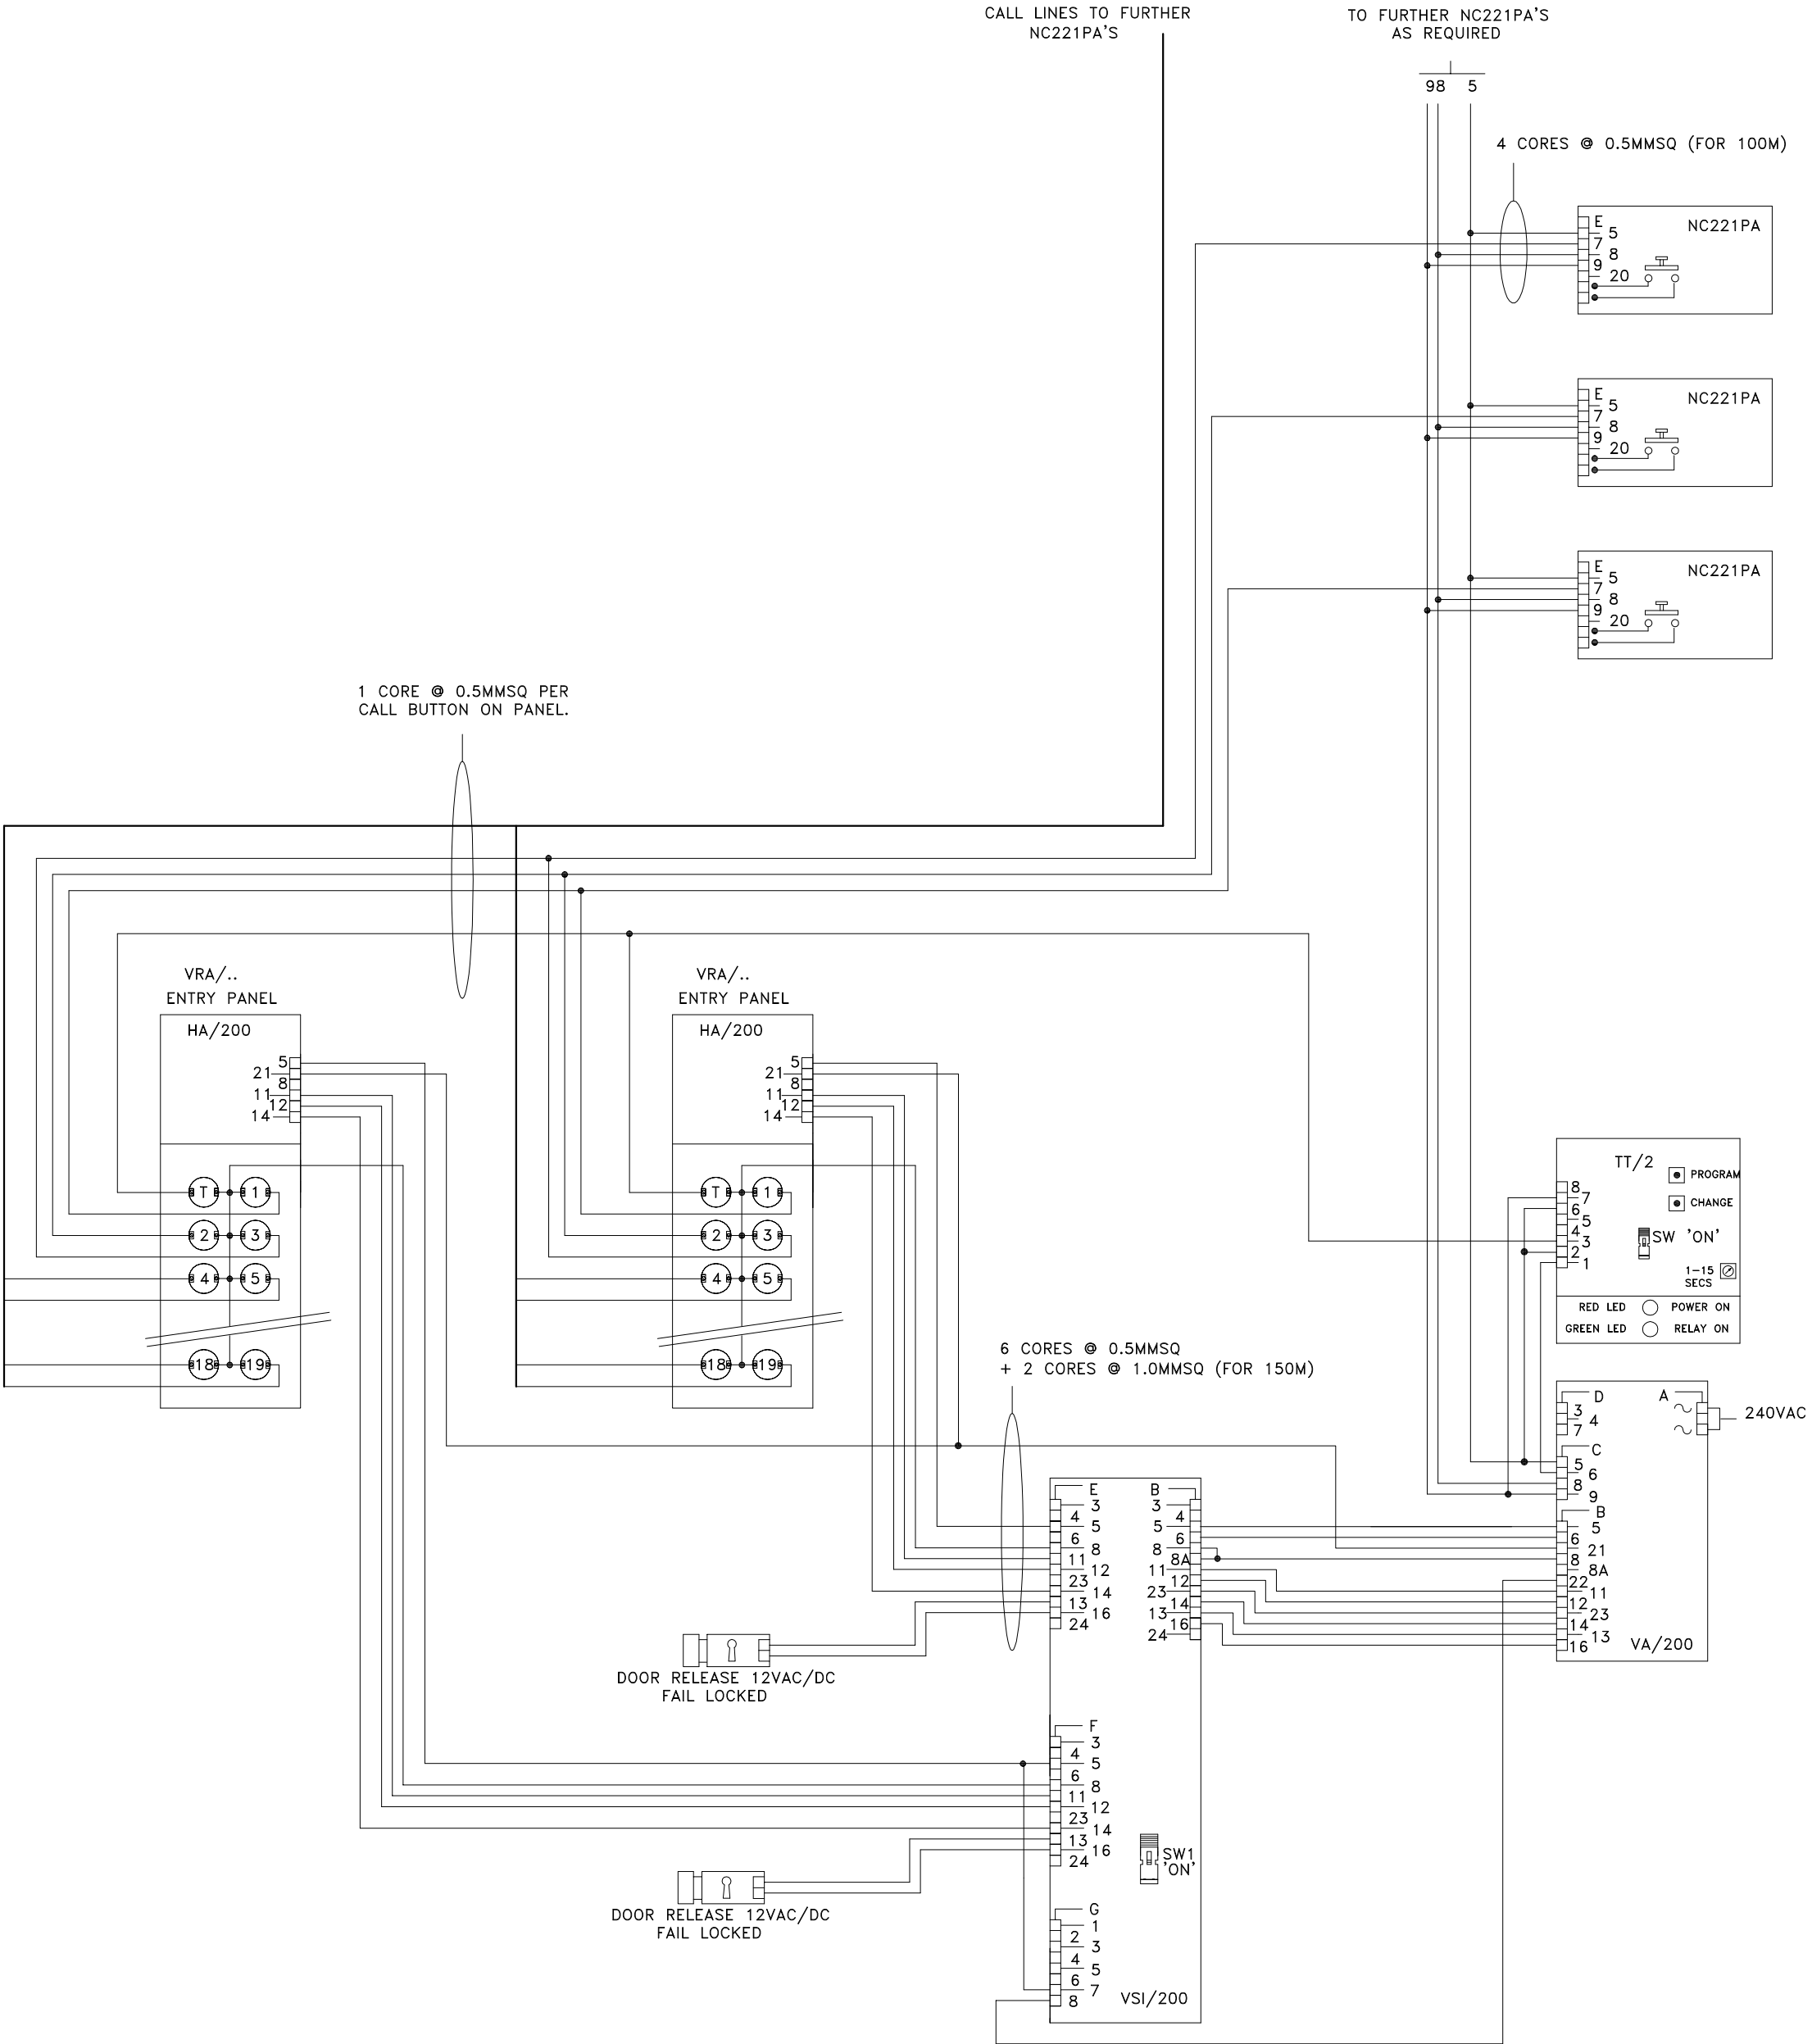

CALL LINES TO FURTHER  
NC221PA'S

TO FURTHER NC221PA'S  
AS REQUIRED

4 CORES @ 0.5MMSQ (FOR 100M)

1 CORE @ 0.5MMSQ PER  
CALL BUTTON ON PANEL.

6 CORES @ 0.5MMSQ  
+ 2 CORES @ 1.0MMSQ (FOR 150M)

BPT (UK) LTD. HERTS. ENGLAND	PREPARED FOR INSTALLER INFORMATION	DATE: 10/04/07	DRAWN: RC
		REVISED:	
DRAWING TITLE: 2 X MULTI BUTTON VR AUDIO ENTRY PANELS WITH TRADES & NOVA AUDIO RECEIVERS		DRAWING No: B-NV2NNLTT(AUD)	