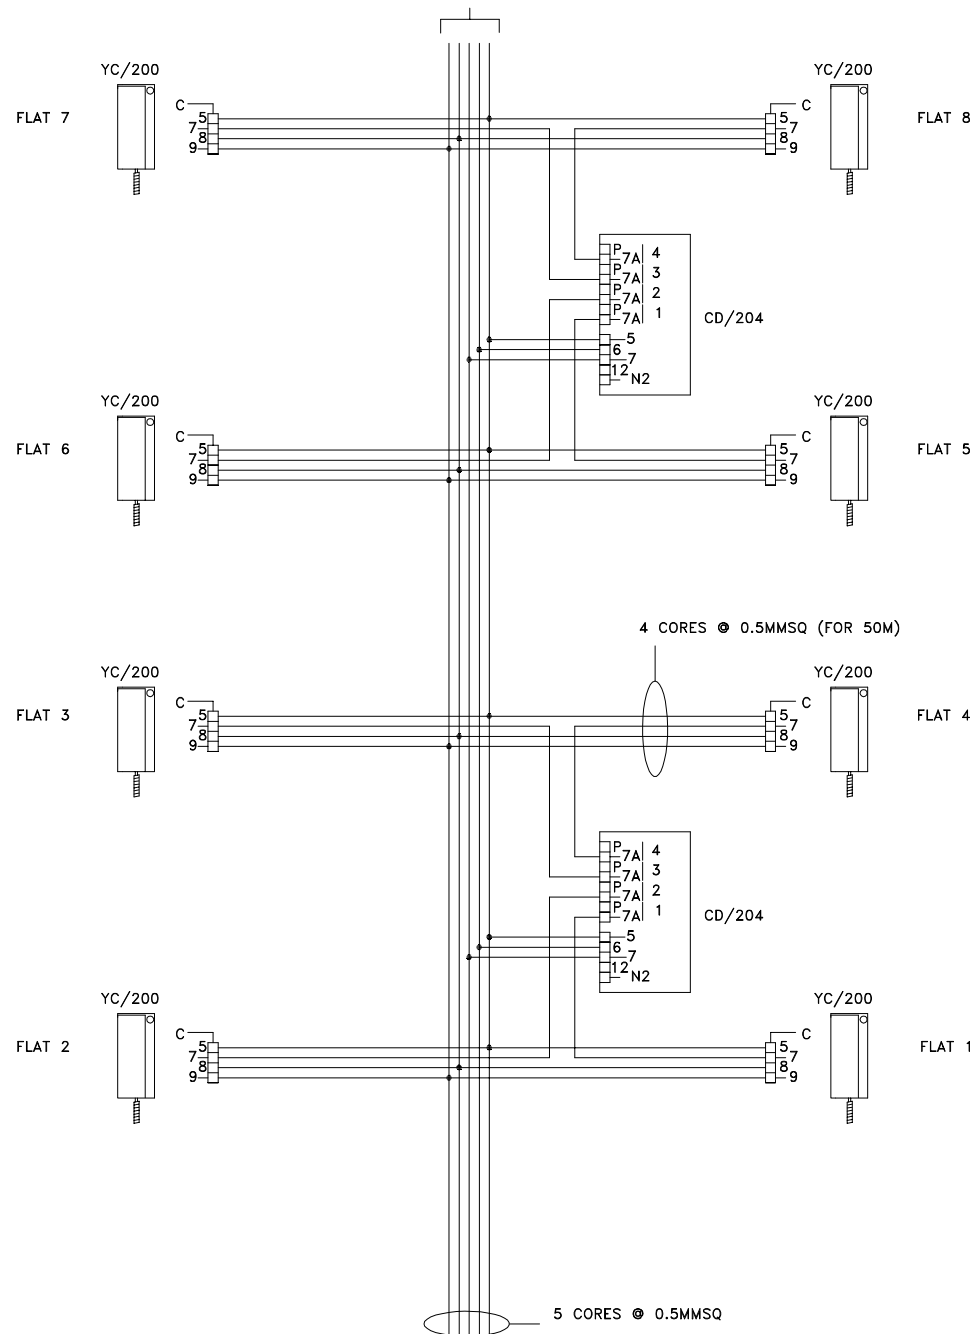

TO FURTHER PHONES  
AND CD204 AS REQ.

NOTE:  
THIS DRAWING INDICATES AND ASSUMES THE USE OF  
A MINIMUM OF 0.5MMSQ CSA PARALLEL CONDUCTORS.  
INCORRECT CABLE SPEC CAN CAUSE DIGITAL  
SIGNALING PROBLEMS.

8 CORES @ 0.5MMSQ  
+ 4 CORES @ 1.0MMSQ (FOR 150M)

BPT (UK) LTD. HERTS. ENGLAND	PREPARED FOR INSTALLER INFORMATION	DATE: 17/10/07	DRAWN: RC
		REVISED:	
DRAWING TITLE: 2 x VR DIGITAL AUDIO ENTRY PANEL WITH TRADES & LYNEA AUDIO HANDSETS		DRAWING No: B-XV2YNLTT(A)(AUD)	