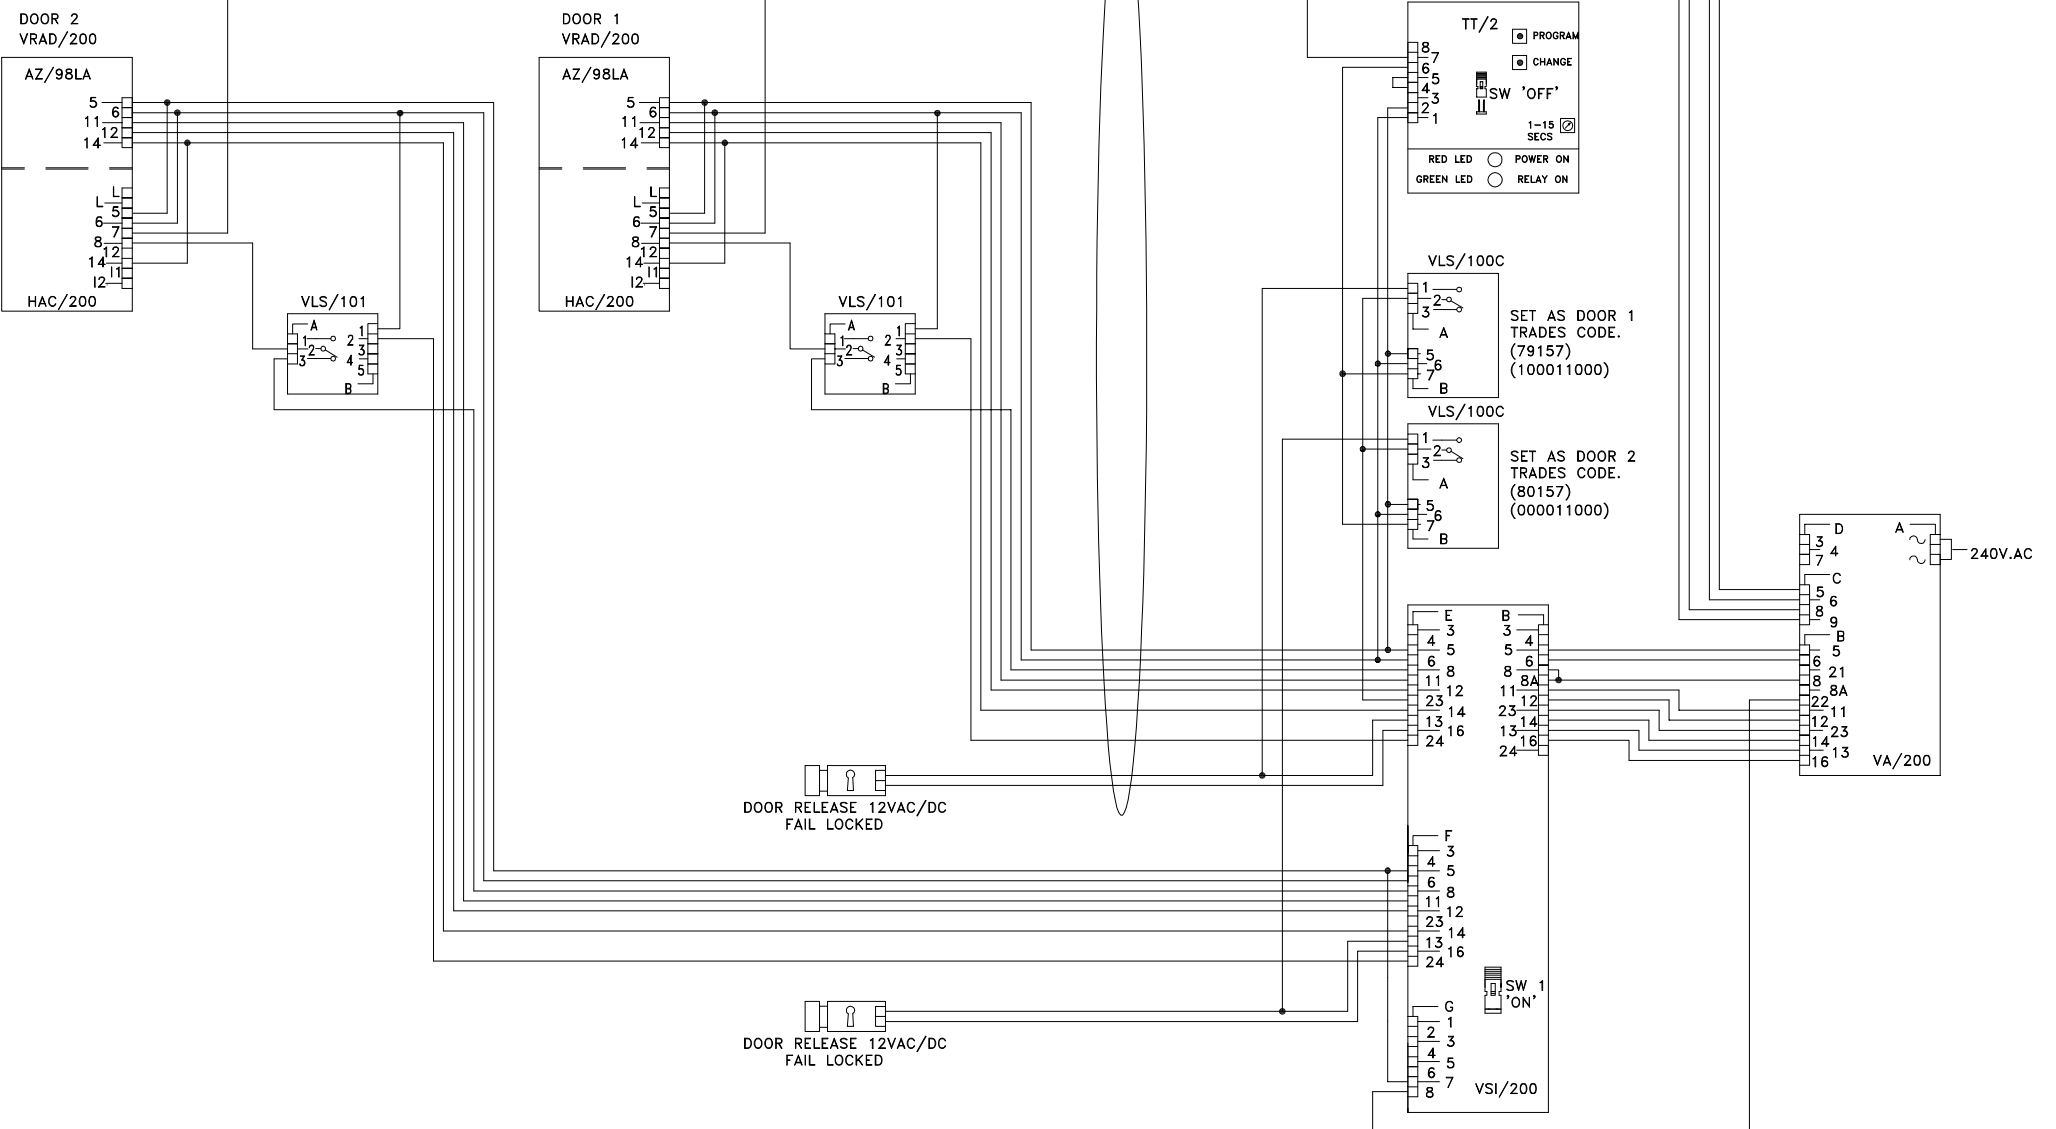

TO FURTHER PHONES  
AND CD204 AS REQ.

NOTE:  
THIS DRAWING INDICATES AND ASSUMES THE USE OF  
A MINIMUM OF 0.5MMSQ CSA PARALLEL CONDUCTORS.  
INCORRECT CABLE SPEC CAN CAUSE DIGITAL  
SIGNALING PROBLEMS.

8 CORES @ 0.5MMSQ  
+ 4 CORES @ 1.0MMSQ (FOR 150M)

BPT (UK) LTD. HERTS. ENGLAND	PREPARED FOR INSTALLER INFORMATION	DATE: 17/10/07	DRAWN: RC
		REVISED:	
DRAWING TITLE: 2 x VR DIGITAL AUDIO ENTRY PANEL WITH TRADES & LYNEA AUDIO HANDSETS		DRAWING No: B-XV2YNLTT(A)(AUD)	