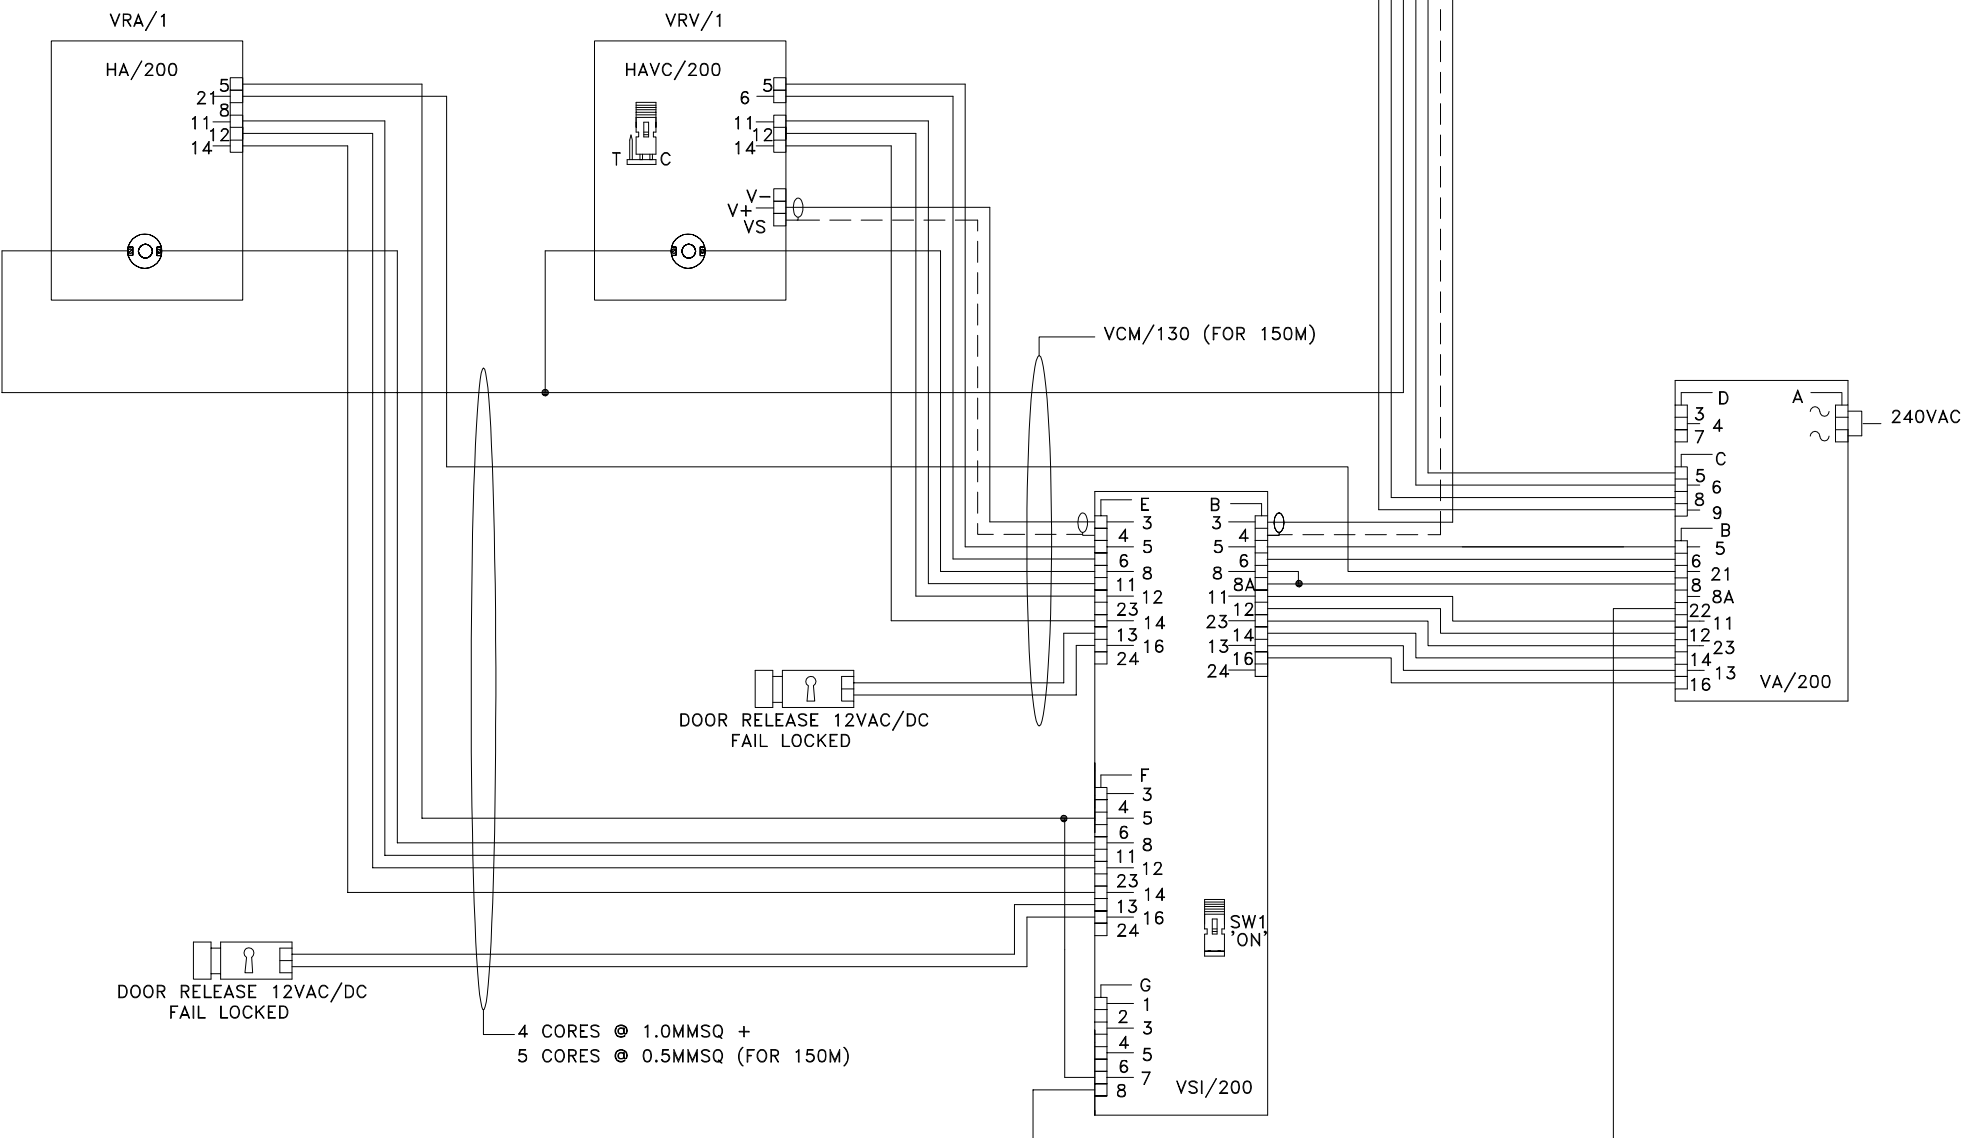

NOTE:
THIS DRAWING INDICATES AND ASSUMES THE USE OF
BPT COMPOSITE CABLES OR A SUITABLE EQUIVALENT.

ENSURE ALL ADDITIONAL CONNECTIONS ARE
A MINIMUM OF 0.5MM CSA PER CORE.

NOTE: CABLE EQUIVALENTS

VCM/130 = RG59 COAX + 4 CORES @ 1.0MMSQ + 8 CORES @ 0.5MMSQ
VCM/60 = RG59 COAX + 2 CORES @ 1.0MMSQ + 3 CORES @ 0.5MMSQ

BPT (UK) LTD. HERTS. ENGLAND	PREPARED FOR INSTALLER INFORMATION	DATE: 13/03/08	DRAWN:RC
		REVISED:	
DRAWING TITLE:	2 X 1 BUTTON VR VIDEO OR AUDIO ENTRY PANELS & 3 NOVA MONITORS.	DRAWING No: B-1V2N3L(B)	