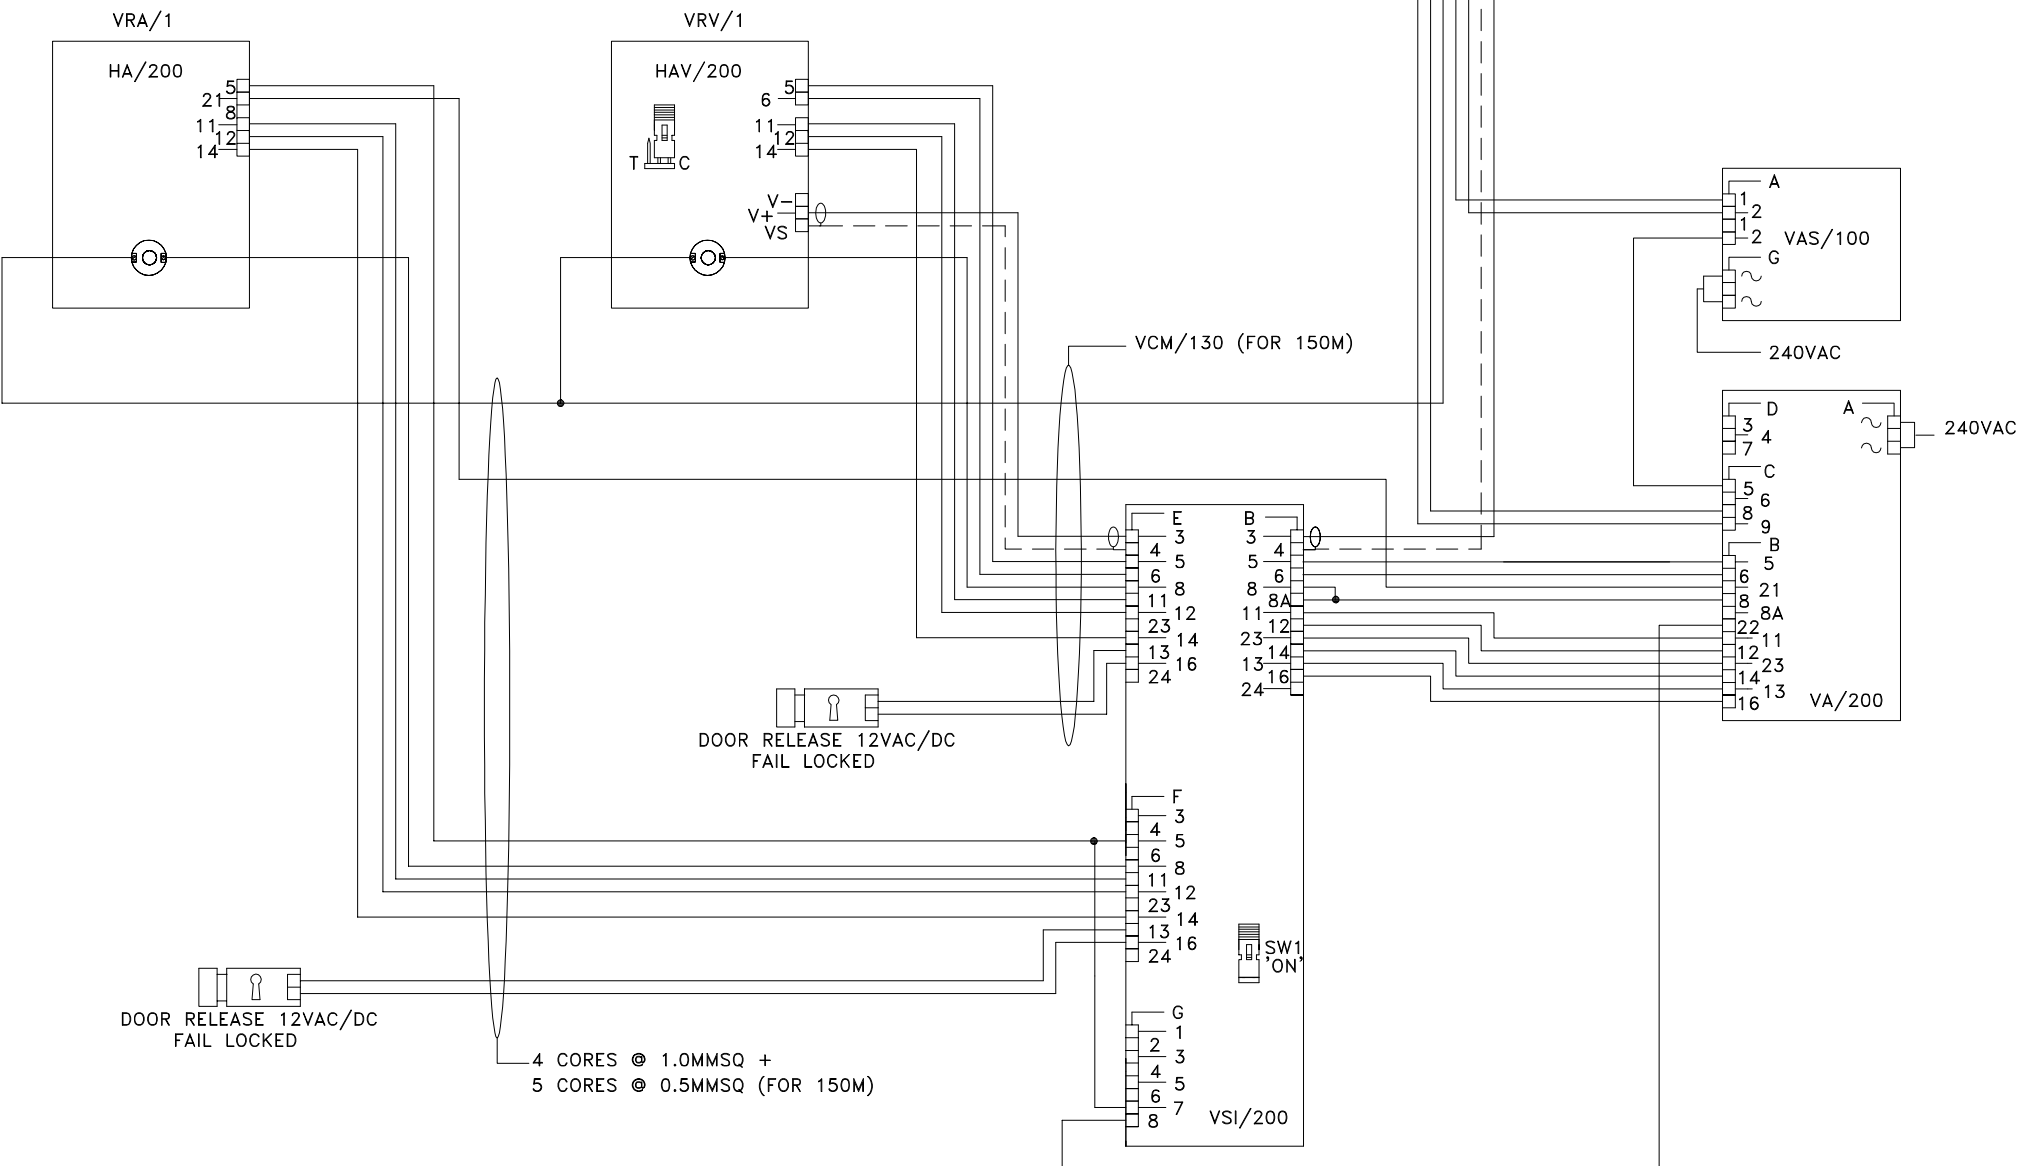

NOTE:
THIS DRAWING INDICATES AND ASSUMES THE USE OF
BPT COMPOSITE CABLES OR A SUITABLE EQUIVALENT.

ENSURE ALL ADDITIONAL CONNECTIONS ARE
A MINIMUM OF 0.5MM CSA PER CORE.

NOTE: CABLE EQUIVALENTS

VCM/130 = RG59 COAX + 4 CORES @ 1.0MMSQ + 8 CORES @ 0.5MMSQ

VCM/60 = RG59 COAX + 2 CORES @ 1.0MMSQ + 3 CORES @ 0.5MMSQ

BPT (UK) LTD. HERTS. ENGLAND	PREPARED FOR INSTALLER INFORMATION	DATE: 13/03/08	DRAWN:RC
		REVISED:	
DRAWING TITLE:	2 X 1 BUTTON VR VIDEO OR AUDIO ENTRY PANELS & 3 LYNEA MONITORS.	DRAWING No: B-1V2Y3L(A)	