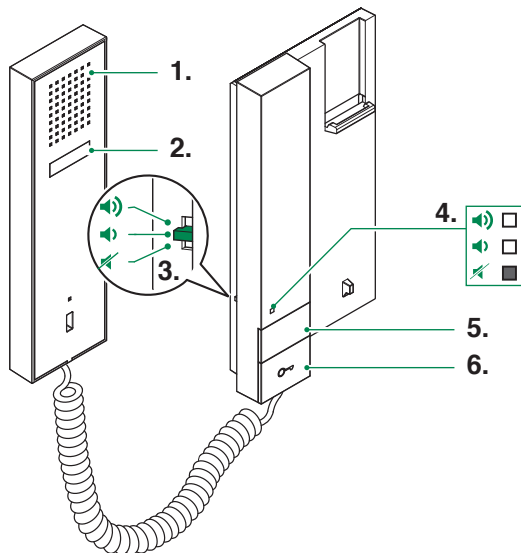

Dimensions: 103 x 190 x 30 mm

- 1. Loudspeaker
- 2. Audio hook
- 3. Three position selector:
  - High position:* Maximum ringtone volume
  - Middle position:* Medium ringtone volume
  - Low position:* *Privacy* function activation (*Privacy* service means exclusion of the call ringtone from the external unit and switchboard)
- 4. Red mark: *Privacy* enabled
- 5. P1 (See "Use for various purposes of button P1")
- 6. Key button