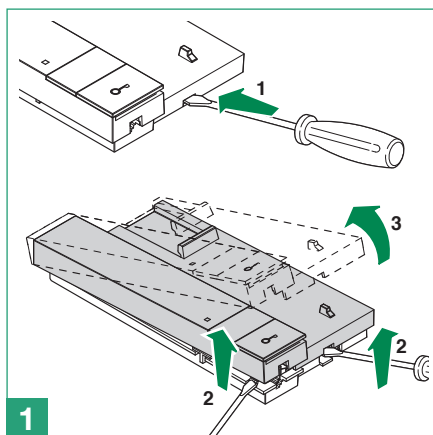

Installation