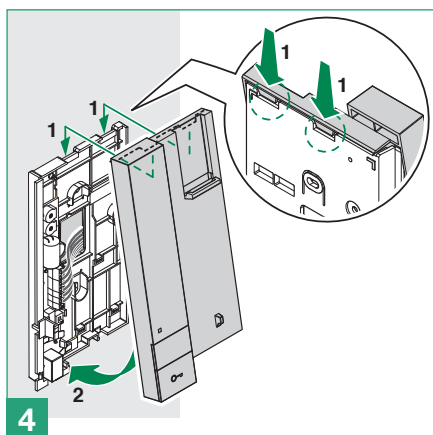

Installation