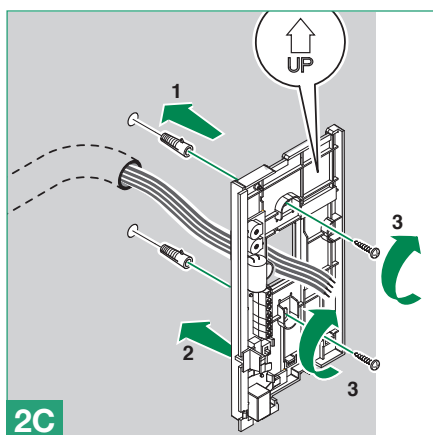

Installation