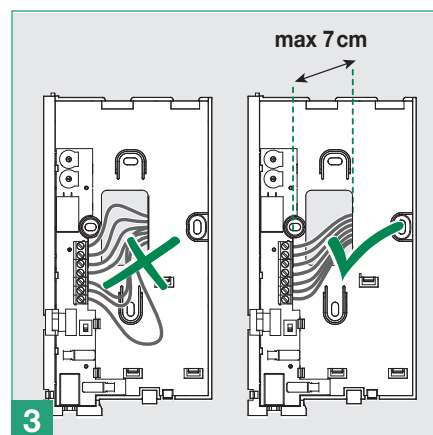

Installation