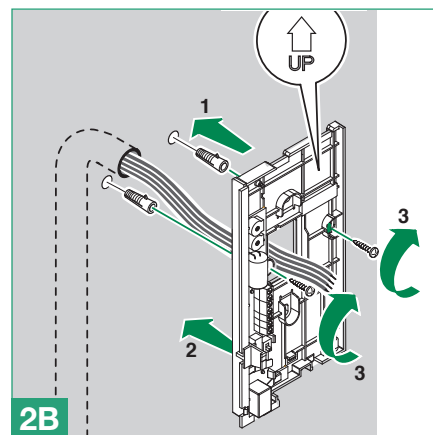

Installation