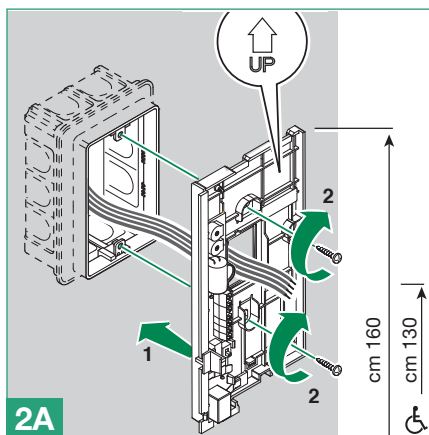

Installation