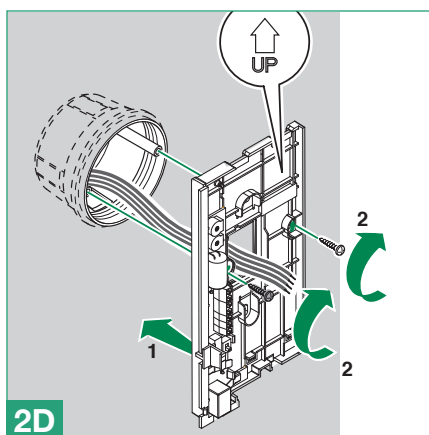

Installation