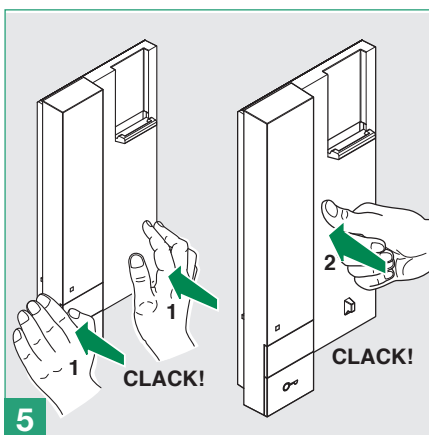

Installation