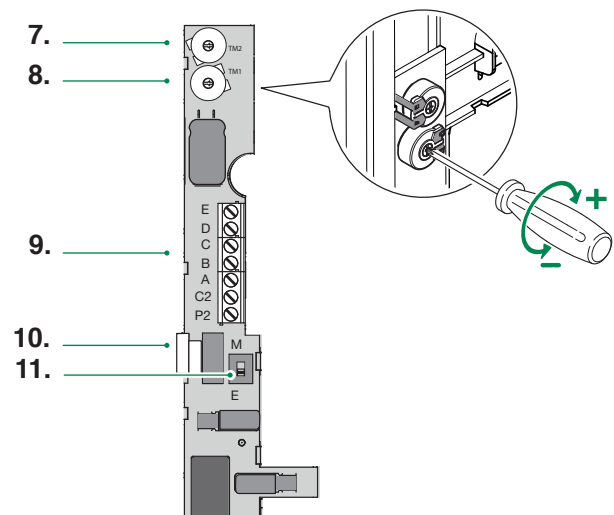

Dimensions: 103 x 190 x 30 mm

- 1. Loudspeaker
- 2. Audio hook
- 3. Three position selector:
  - High position:* Maximum ringtone volume
  - Middle position:* Medium ringtone volume
  - Low position:* *Privacy* function activation (*Privacy* service means exclusion of the call ringtone from the external unit and switchboard)
- 4. Red mark: *Privacy* enabled
- 5. P1 (See "Use for various purposes of button P1")
- 6. Key button