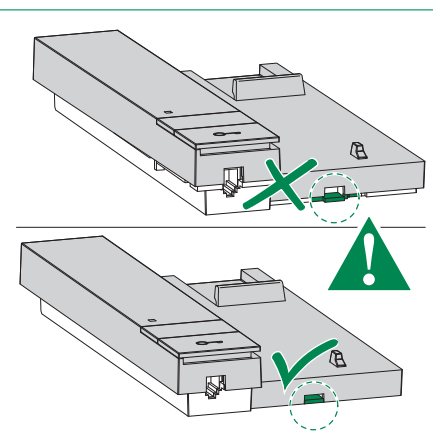

Installation