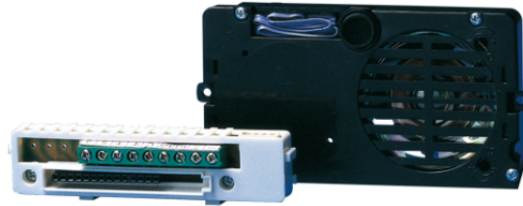

1601

POWERCOM SERIES SIMPLIFIED SYSTEM AUDIO UNIT

Speaker unit with terminal board and double amplifier, tight loudspeaker and electret microphone. The microphone and loudspeaker volumes can be adjusted from the front. To be inserted in modules art. 3320/0, 3320/1 and 3320/2. Dimensions:102x55x35 mm.

1601

POWERCOM SERIES SIMPLIFIED SYSTEM AUDIO UNIT

GENERAL DATA

Height (mm)	55
-------------	----

COMPATIBLE SYSTEMS

Simplified system	Yes
-------------------	-----

ENVIRONMENTAL AND COMPLIANCE FEATURES

Operating temperature (°C)	-25 ÷ 55
----------------------------	----------

GENERAL FEATURES

Maximum current absorption (mA)	100
---------------------------------	-----