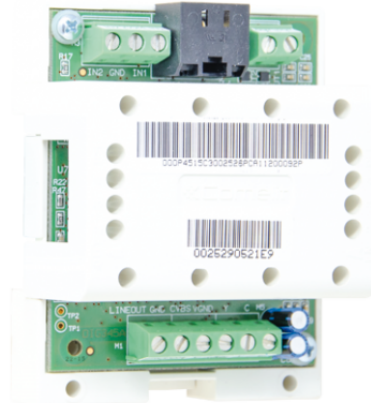

**1446H**

**VIP SYSTEM PAL OR NTSC VIDEO OUTPUT MODULE**

Module that generates system output video signal in PAL or NTSC format. RJ45 connector.  
Dimensions: 60x85x35mm (4 DIN modules). Compatible with H.264 video format.

**1446H**

**VIP SYSTEM PAL OR NTSC VIDEO OUTPUT MODULE**

**MAIN FEATURES**

Height (mm)	35
Width (mm)	60
Depth (mm)	85
Operating temperature (°C)	5 ÷ 40
Operating humidity (RH max) (%)	25 ÷ 75
DIN rail mounted	Yes
DIN modules (no.) (n°)	4