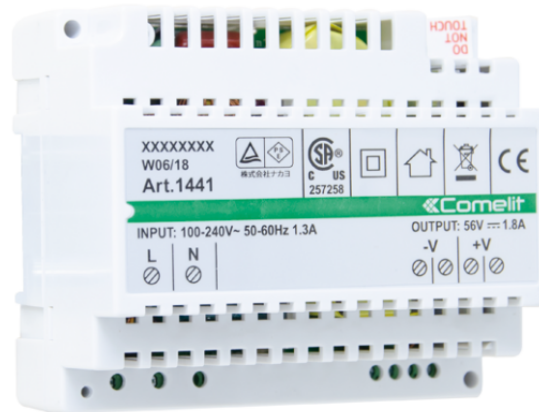

1441

IP (VIP) 110-230VAC/55VDC, 100W POWER SUPPLY UNIT

230Vac/110Vac 100W power supply unit - 55Vdc with DIN bar (6 modules). Dimensions 99 x 93 x 53 mm

1441

IP (VIP) 110-230VAC/55VDC, 100W POWER SUPPLY UNIT

MAIN FEATURES

Applicable to DIN rail	Yes
Number of DIN modules (n°)	6

HARDWARE SPECIFICATIONS

Product weight (g)	347
--------------------	-----

GENERAL DATA

Height (mm)	99
Width (mm)	93
Depth (mm)	53
Type of finishing materials	Plastic
Product color	White

COMPATIBILITY

Vip system	Yes
------------	-----

AUDIO/VIDEO FEATURES

Audio/video system	Yes
--------------------	-----

ELECTRICAL SPECIFICATIONS

Power supply	220÷240VAC
Direct voltage output A (VDC)	55
Maximum current absorption (mA)	1.3
Maximum power delivered (W)	100

GENERAL FEATURES

DIN modules (no.) (n°)	6
DIN rail mounted	Yes