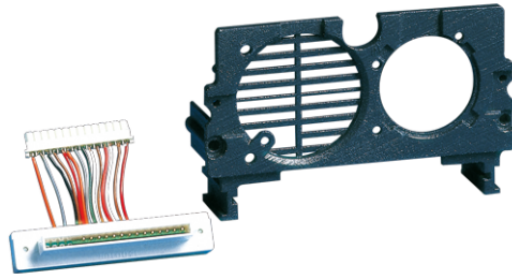

## A/V AND AUDIO UNIT FOR SINGLE PLATE

Accessory which allows audio speaker units Art.1600, 1601 and 1602 to be mounted and used on N and AV/4 series entrance panels

**1250**

## A/V AND AUDIO UNIT FOR SINGLE PLATE

### MAIN FEATURES

Height (mm)	55.5
Width (mm)	110