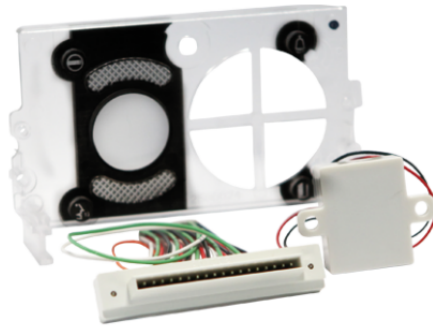

**1250IV****ACCESSORY FOR A/V IKALL GROUP ASSEMBLING****SIMPLEBUS1**

Accessory allowing the installation and use of Ikall audio/video modules part. 4680, 4680C, 4680K, 4680KC, 4681, 4682C, 4682HC, 4682KC, 4682HKC, 4675 and 4673 on single-plate entrance panels. Fitted with a voltage reducer for powering festoon lamps if used with power supply unit 1595 or 1207.

1250IV

ACCESSORY FOR A/V IKALL GROUP ASSEMBLING

COMPATIBILITY

Simplebus 2 audio/video system	Yes
Simplebus 2 audio system	Yes
Vip system	Yes
Traditional system	Yes

AUDIO/VIDEO FEATURES

Audio/video system	Yes
--------------------	-----