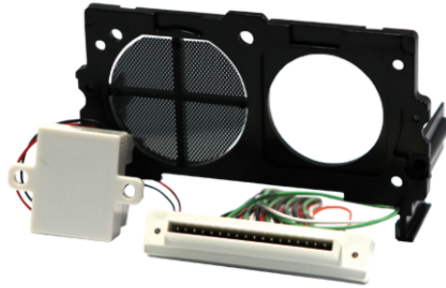

**1250IA****ACCESSORY FOR MOUNTING IKALL AUDIO UNITS ON SING.-
PLATE PAN.**

Accessory allowing the installation and use of Ikall audio modules part. 1622, 1622VC, 1622VCF and 1682 on single-plate panels and N, AV/4 series. Fitted with a voltage reducer for powering festoon lamps if used with power supply unit 1595 or 1207.

1250IA

**ACCESSORY FOR MOUNTING IKALL AUDIO UNITS ON SING.-
PLATE PAN.**