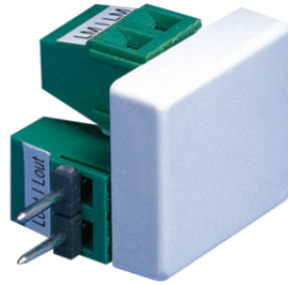

1215

S2 KIT CONNECTION TERMINAL

Terminal is required on all video door entry systems. The terminal is supplied as standard with all video monitors. Dimensions 20x20x25mm

1215

S2 KIT CONNECTION TERMINAL