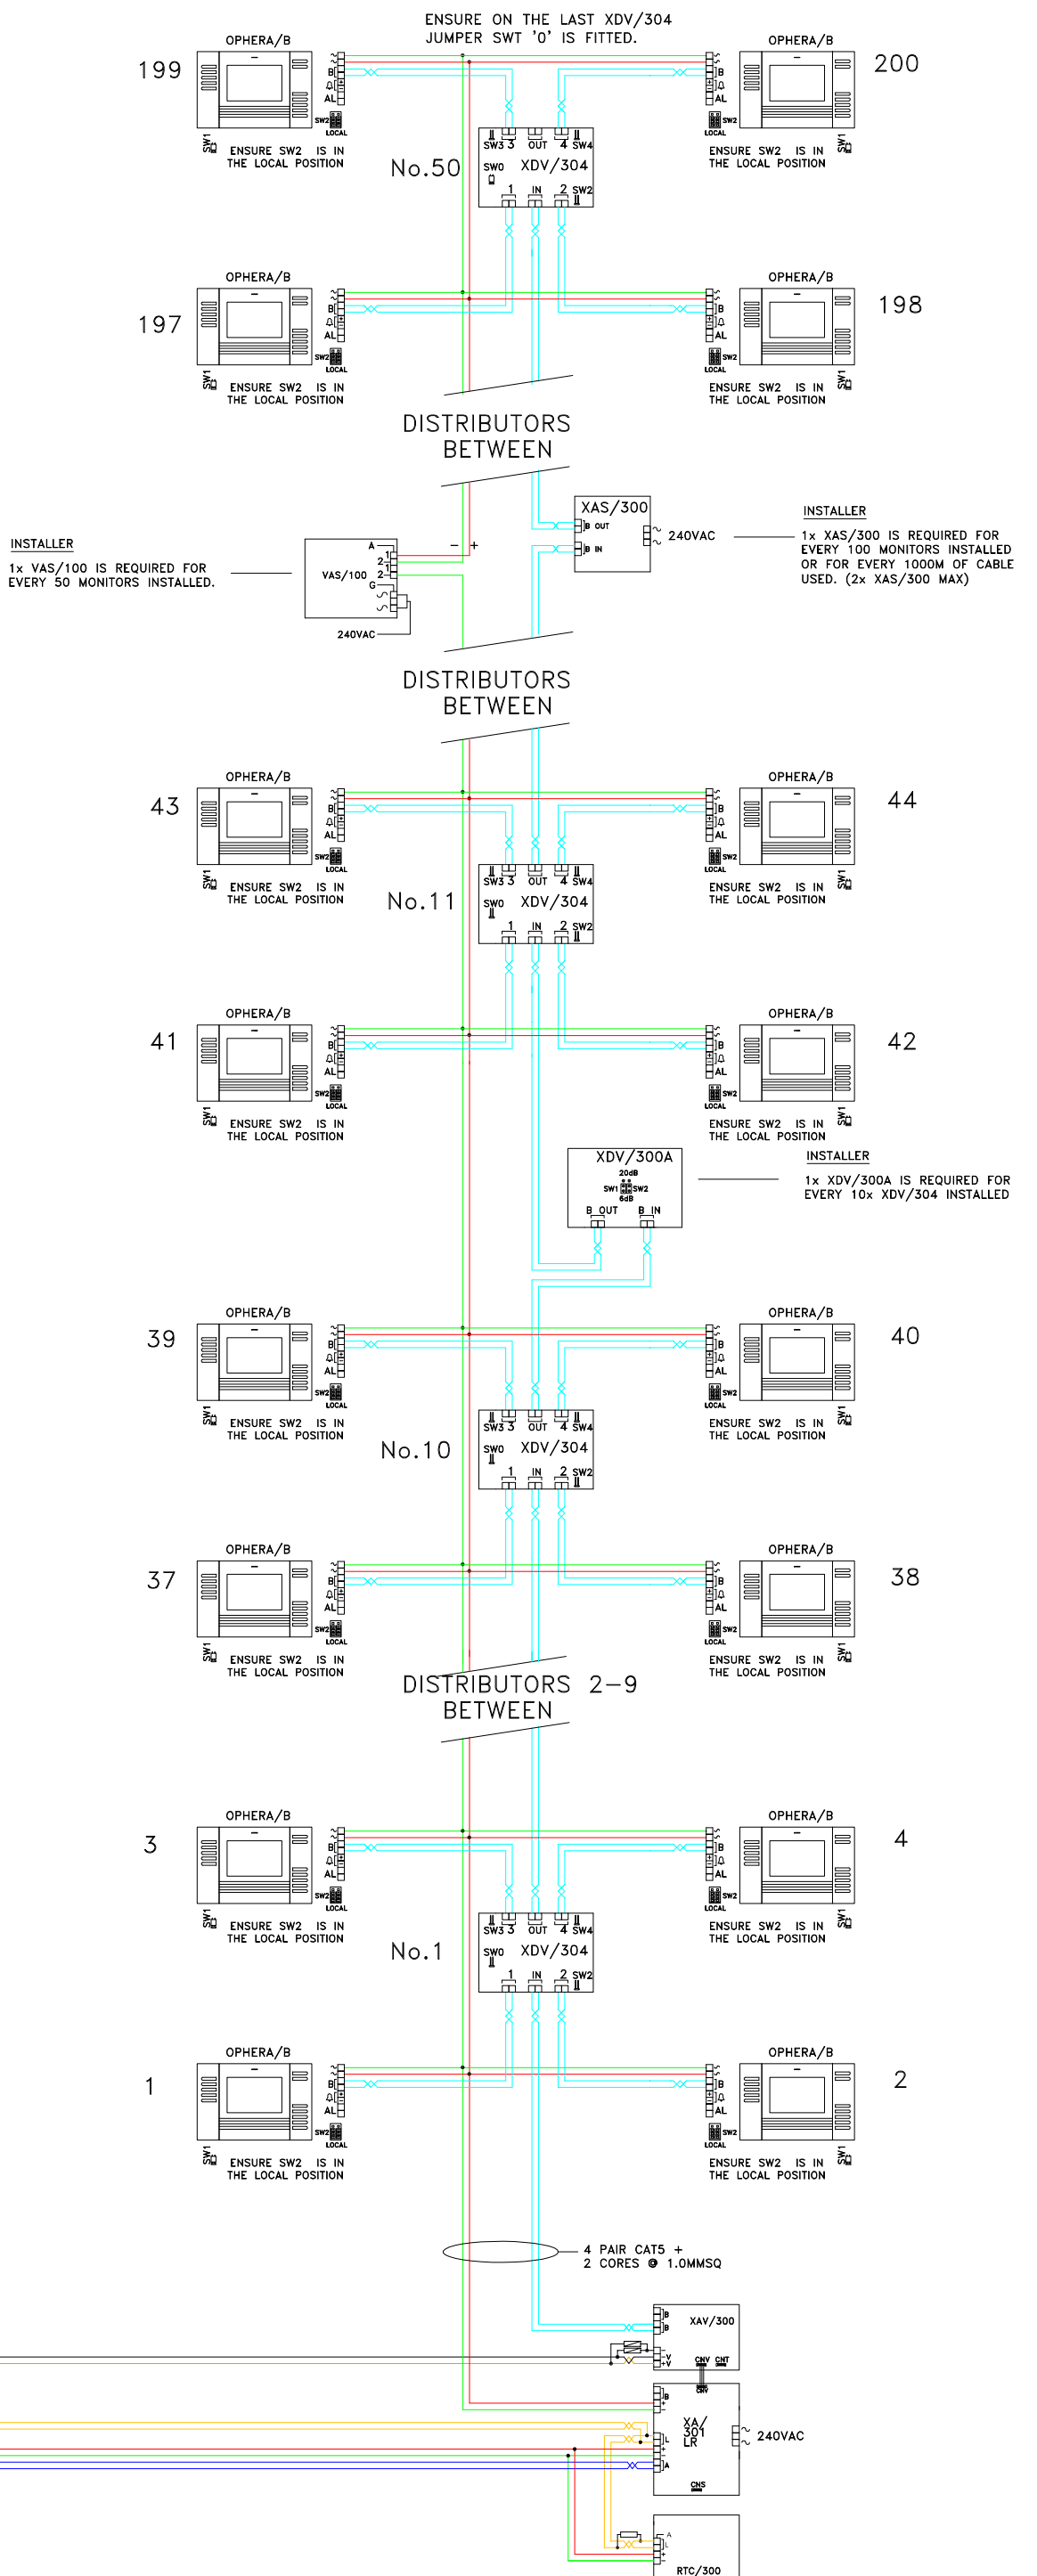

RISER DISTRIBUTION

1. IT IS VITAL THAT THE CLOSING RESISTANCES SHOWN ON THE DRAWING AS 56R & 120R ARE CONNECTED AS INDICATED.

2. THE TWISTED PAIRS MUST NOT BE UNTWISTED TO SIMPLIFY INSERTION INTO TERMINALS., KEEP THEM TWISTED TOGETHER ALL THE WAY INTO THE TERMINALS

|                                                                                                             |                                       |                            |           |
|-------------------------------------------------------------------------------------------------------------|---------------------------------------|----------------------------|-----------|
| BPT (UK) LTD.<br>HERTS. ENGLAND                                                                             | PREPARED FOR<br>INSTALLER INFORMATION | DATE: 05/08/08<br>REVISED: | DRAWN: RC |
| DRAWING TITLE: 1 X SYSTEM 300 DIGITAL VIDEO ENTRY PANEL WITH TRADES & 200 OPHERA MONITORS IN A SINGLE RISER |                                       | DRAWING No: C-XT1PNCTT     |           |