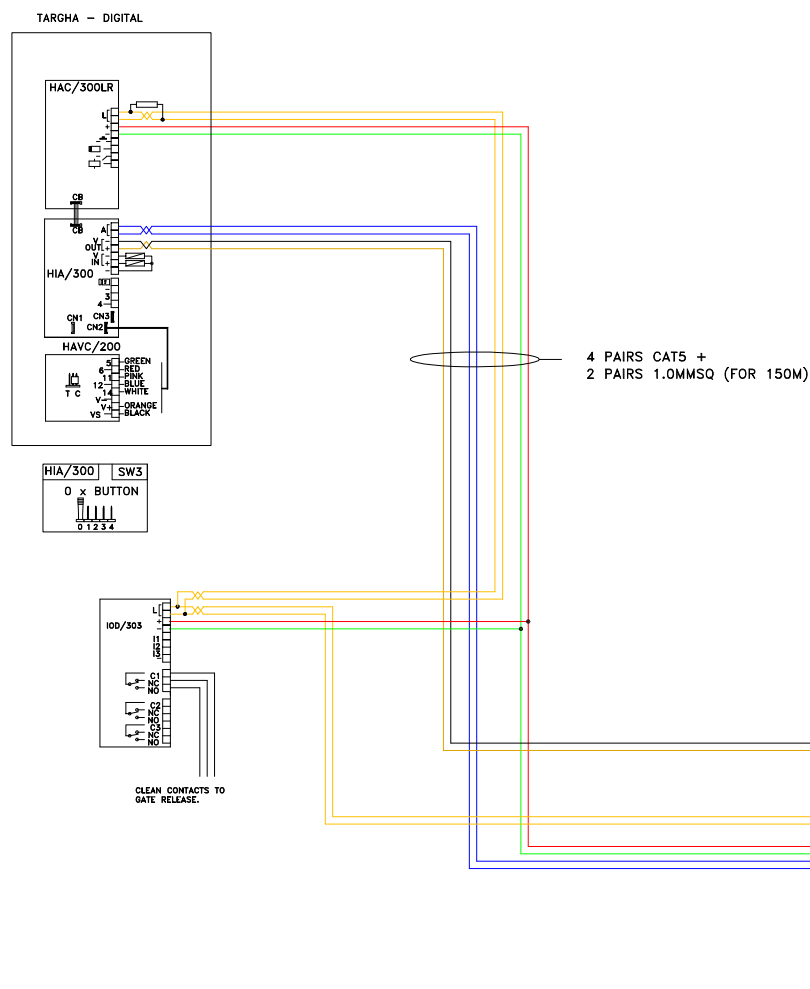

RISER DISTRIBUTION

1. IT IS VITAL THAT THE CLOSING RESISTANCES SHOWN ON THE DRAWING AS 56R & 120R ARE CONNECTED AS INDICATED.

2. THE TWISTED PAIRS MUST NOT BE UNTWISTED TO SIMPLIFY INSERTION INTO TERMINALS., KEEP THEM TWISTED TOGETHER ALL THE WAY INTO THE TERMINALS

|                                                                                                             |                                       |                            |           |
|-------------------------------------------------------------------------------------------------------------|---------------------------------------|----------------------------|-----------|
| BPT (UK) LTD.<br>HERTS. ENGLAND                                                                             | PREPARED FOR<br>INSTALLER INFORMATION | DATE: 05/08/08<br>REVISED: | DRAWN: RC |
| DRAWING TITLE: 1 X SYSTEM 300 DIGITAL VIDEO ENTRY PANEL WITH TRADES & 200 OPHERA MONITORS IN A SINGLE RISER |                                       | DRAWING No: C-XT1PNCTT     |           |