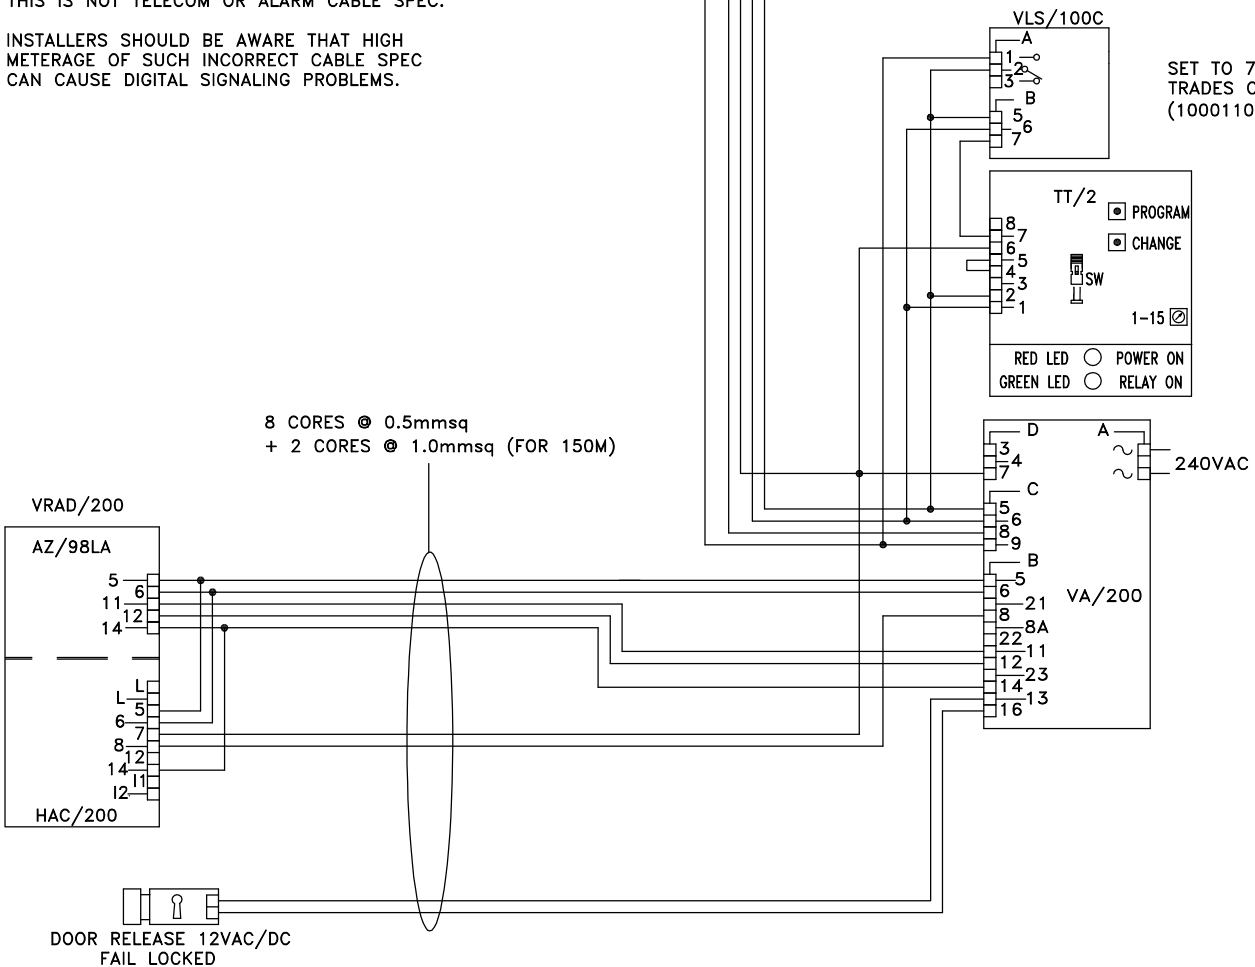

TO FURTHER PHONES (MAX 200)
AND CD204'S AS REQ.

NOTE:
THIS DRAWING INDICATES AND ASSUMES THE
USE OF 0.5MMSQ CSA PARALLEL CORES.

THIS IS NOT TELECOM OR ALARM CABLE SPEC.

INSTALLERS SHOULD BE AWARE THAT HIGH
METERAGE OF SUCH INCORRECT CABLE SPEC
CAN CAUSE DIGITAL SIGNALING PROBLEMS.

SET TO 79157
TRADES CODE
(100011000)

BPT (UK) LTD.
HERTS. ENGLAND

PREPARED FOR
INSTALLER INFORMATION

DATE: 27/09/05 DRAWN: RC

REVISED:

DRAWING TITLE:

MULTI-FLAT INSTALLATION USING 1 VR DIGITAL
AUDIO ENTRY PANEL WITH TRADES

DRAWING No: B-XV1YNLTT(AUD)