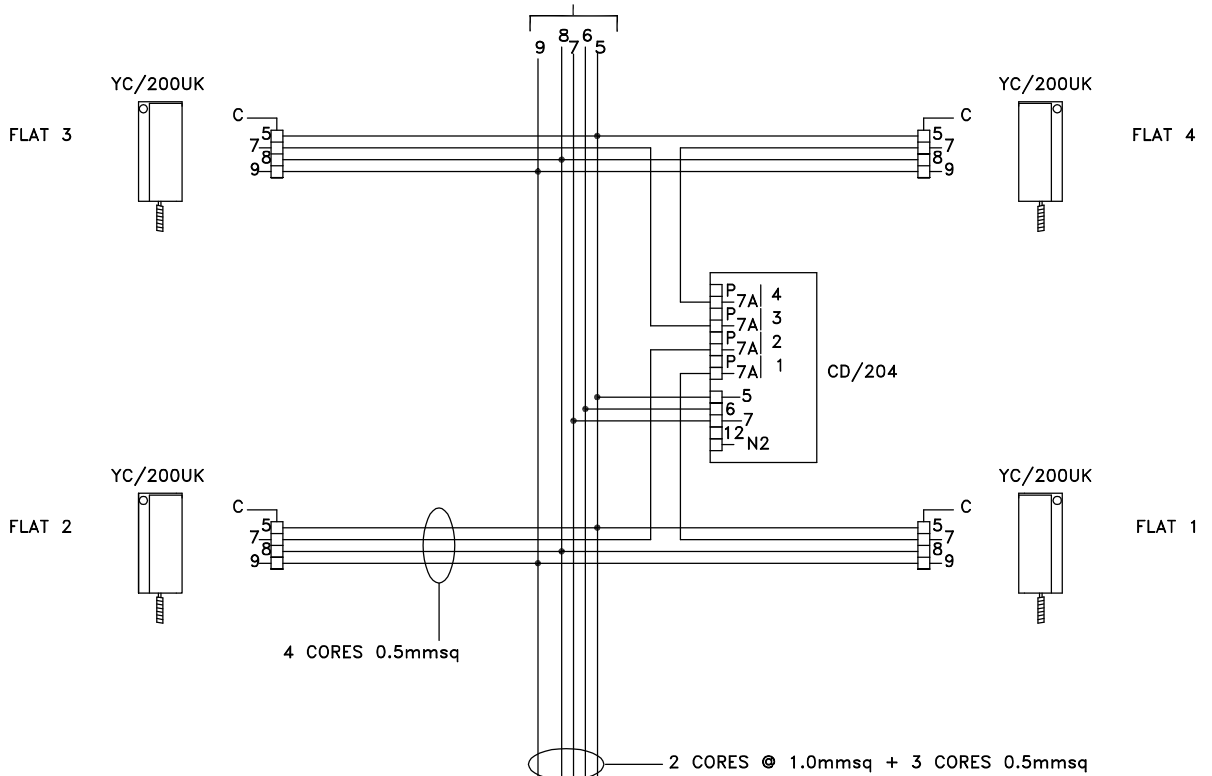

TO FURTHER PHONES (MAX 200)
AND CD204'S AS REQ.

NOTE:
THIS DRAWING INDICATES AND ASSUMES THE
USE OF 0.5MMSQ CSA PARALLEL CORES.

THIS IS NOT TELECOM OR ALARM CABLE SPEC.

INSTALLERS SHOULD BE AWARE THAT HIGH
METERAGE OF SUCH INCORRECT CABLE SPEC
CAN CAUSE DIGITAL SIGNALING PROBLEMS.

SET TO 79157
TRADES CODE
(100011000)

BPT (UK) LTD.
HERTS. ENGLAND

PREPARED FOR
INSTALLER INFORMATION

DATE: 27/09/05 DRAWN: RC

REVISED:

DRAWING TITLE:

MULTI-FLAT INSTALLATION USING 1 VR DIGITAL
AUDIO ENTRY PANEL WITH TRADES

DRAWING No: B-XV1YNLTT(AUD)