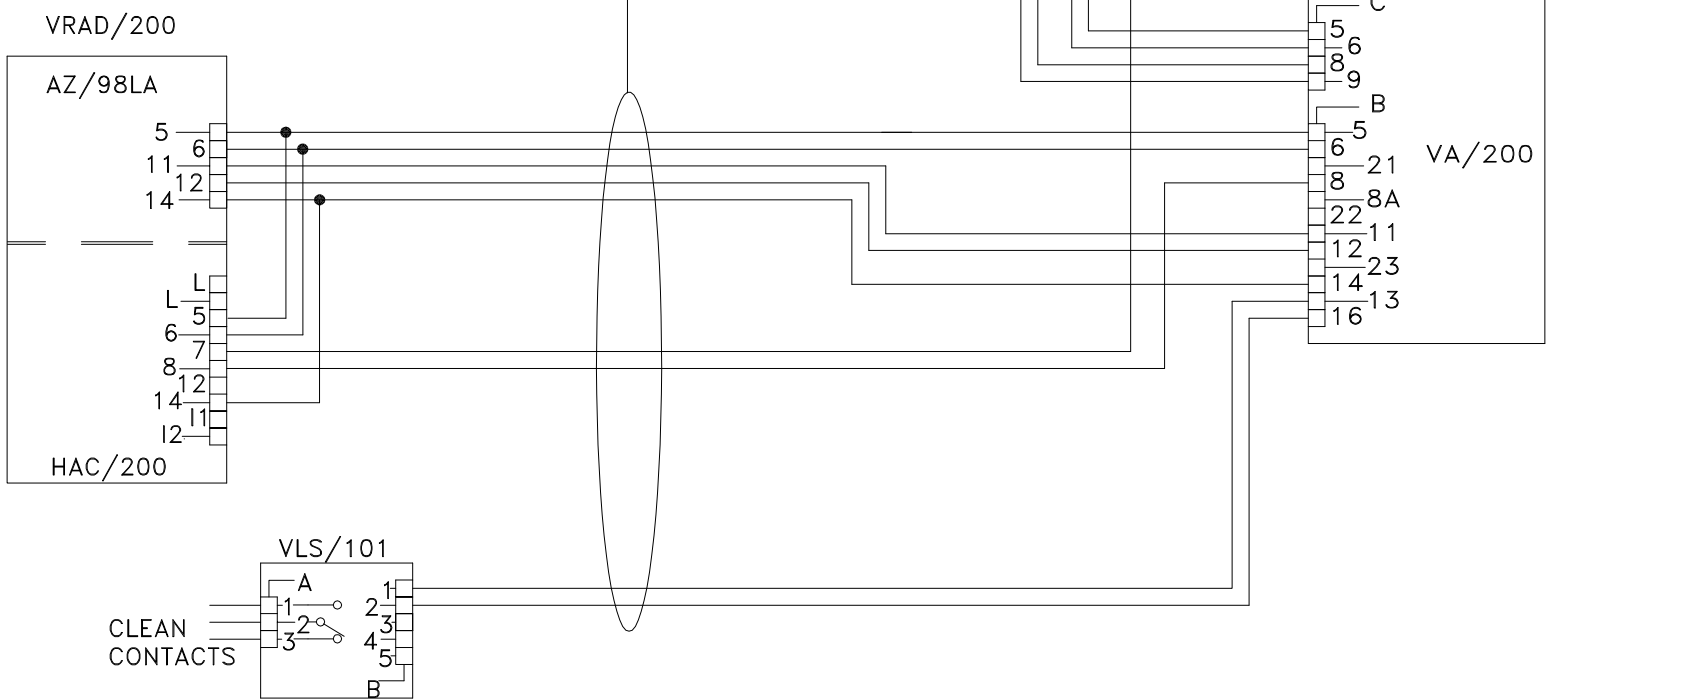

TO FURTHER PHONES
AND CD204'S AS REQ.

NOTE:
THIS DRAWING INDICATES AND ASSUMES THE
USE OF 0.5MMSQ CSA PARALLEL CORES.

THIS IS NOT TELECOM OR ALARM CABLE SPEC.

INSTALLERS SHOULD BE AWARE THAT HIGH
METERAGE OF SUCH INCORRECT CABLE SPEC
CAN CAUSE DIGITAL SIGNALING PROBLEMS.

5 CORES 0.5mmsq

8 CORES @ 0.5mmsq
+ 2 CORES @ 1.0mmsq (FOR 150M)

BPT (UK) LTD.
HERTS. ENGLAND

PREPARED FOR
INSTALLER INFORMATION

DATE: 16/09/05

DRAWN: RC

REVISED:

DRAWING TITLE:

1 x VR DIGITAL AUDIO ENTRY PANEL
& LYNEA AUDIO HANDSETS

DRAWING No: B-XV1YNC(AUD)