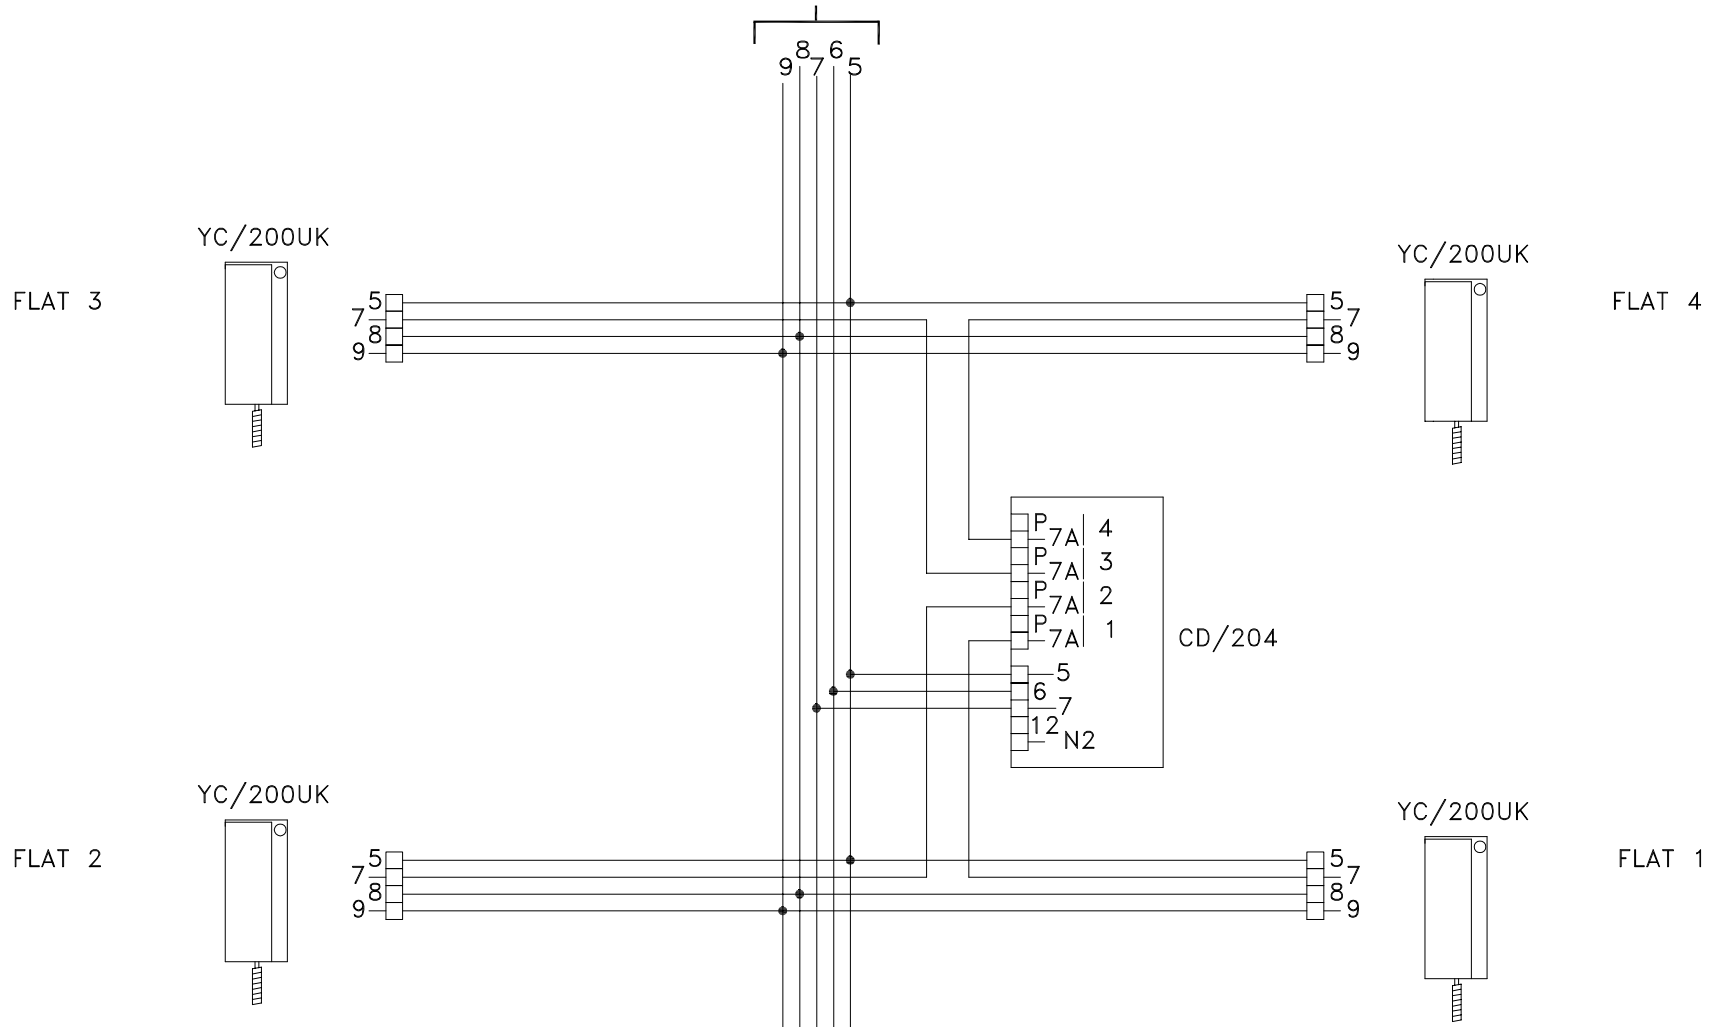

TO FURTHER PHONES
AND CD204'S AS REQ.

NOTE:
THIS DRAWING INDICATES AND ASSUMES THE
USE OF 0.5MMSQ CSA PARALLEL CORES.

THIS IS NOT TELECOM OR ALARM CABLE SPEC.

INSTALLERS SHOULD BE AWARE THAT HIGH
METERAGE OF SUCH INCORRECT CABLE SPEC
CAN CAUSE DIGITAL SIGNALING PROBLEMS.

5 CORES 0.5mmsq

8 CORES @ 0.5mmsq
+ 2 CORES @ 1.0mmsq (FOR 150M)

BPT (UK) LTD.
HERTS. ENGLAND

PREPARED FOR
INSTALLER INFORMATION

DATE: 16/09/05

DRAWN: RC

REVISED:

DRAWING TITLE:

1 x VR DIGITAL AUDIO ENTRY PANEL
& LYNEA AUDIO HANDSETS

DRAWING No: B-XV1YNC(AUD)