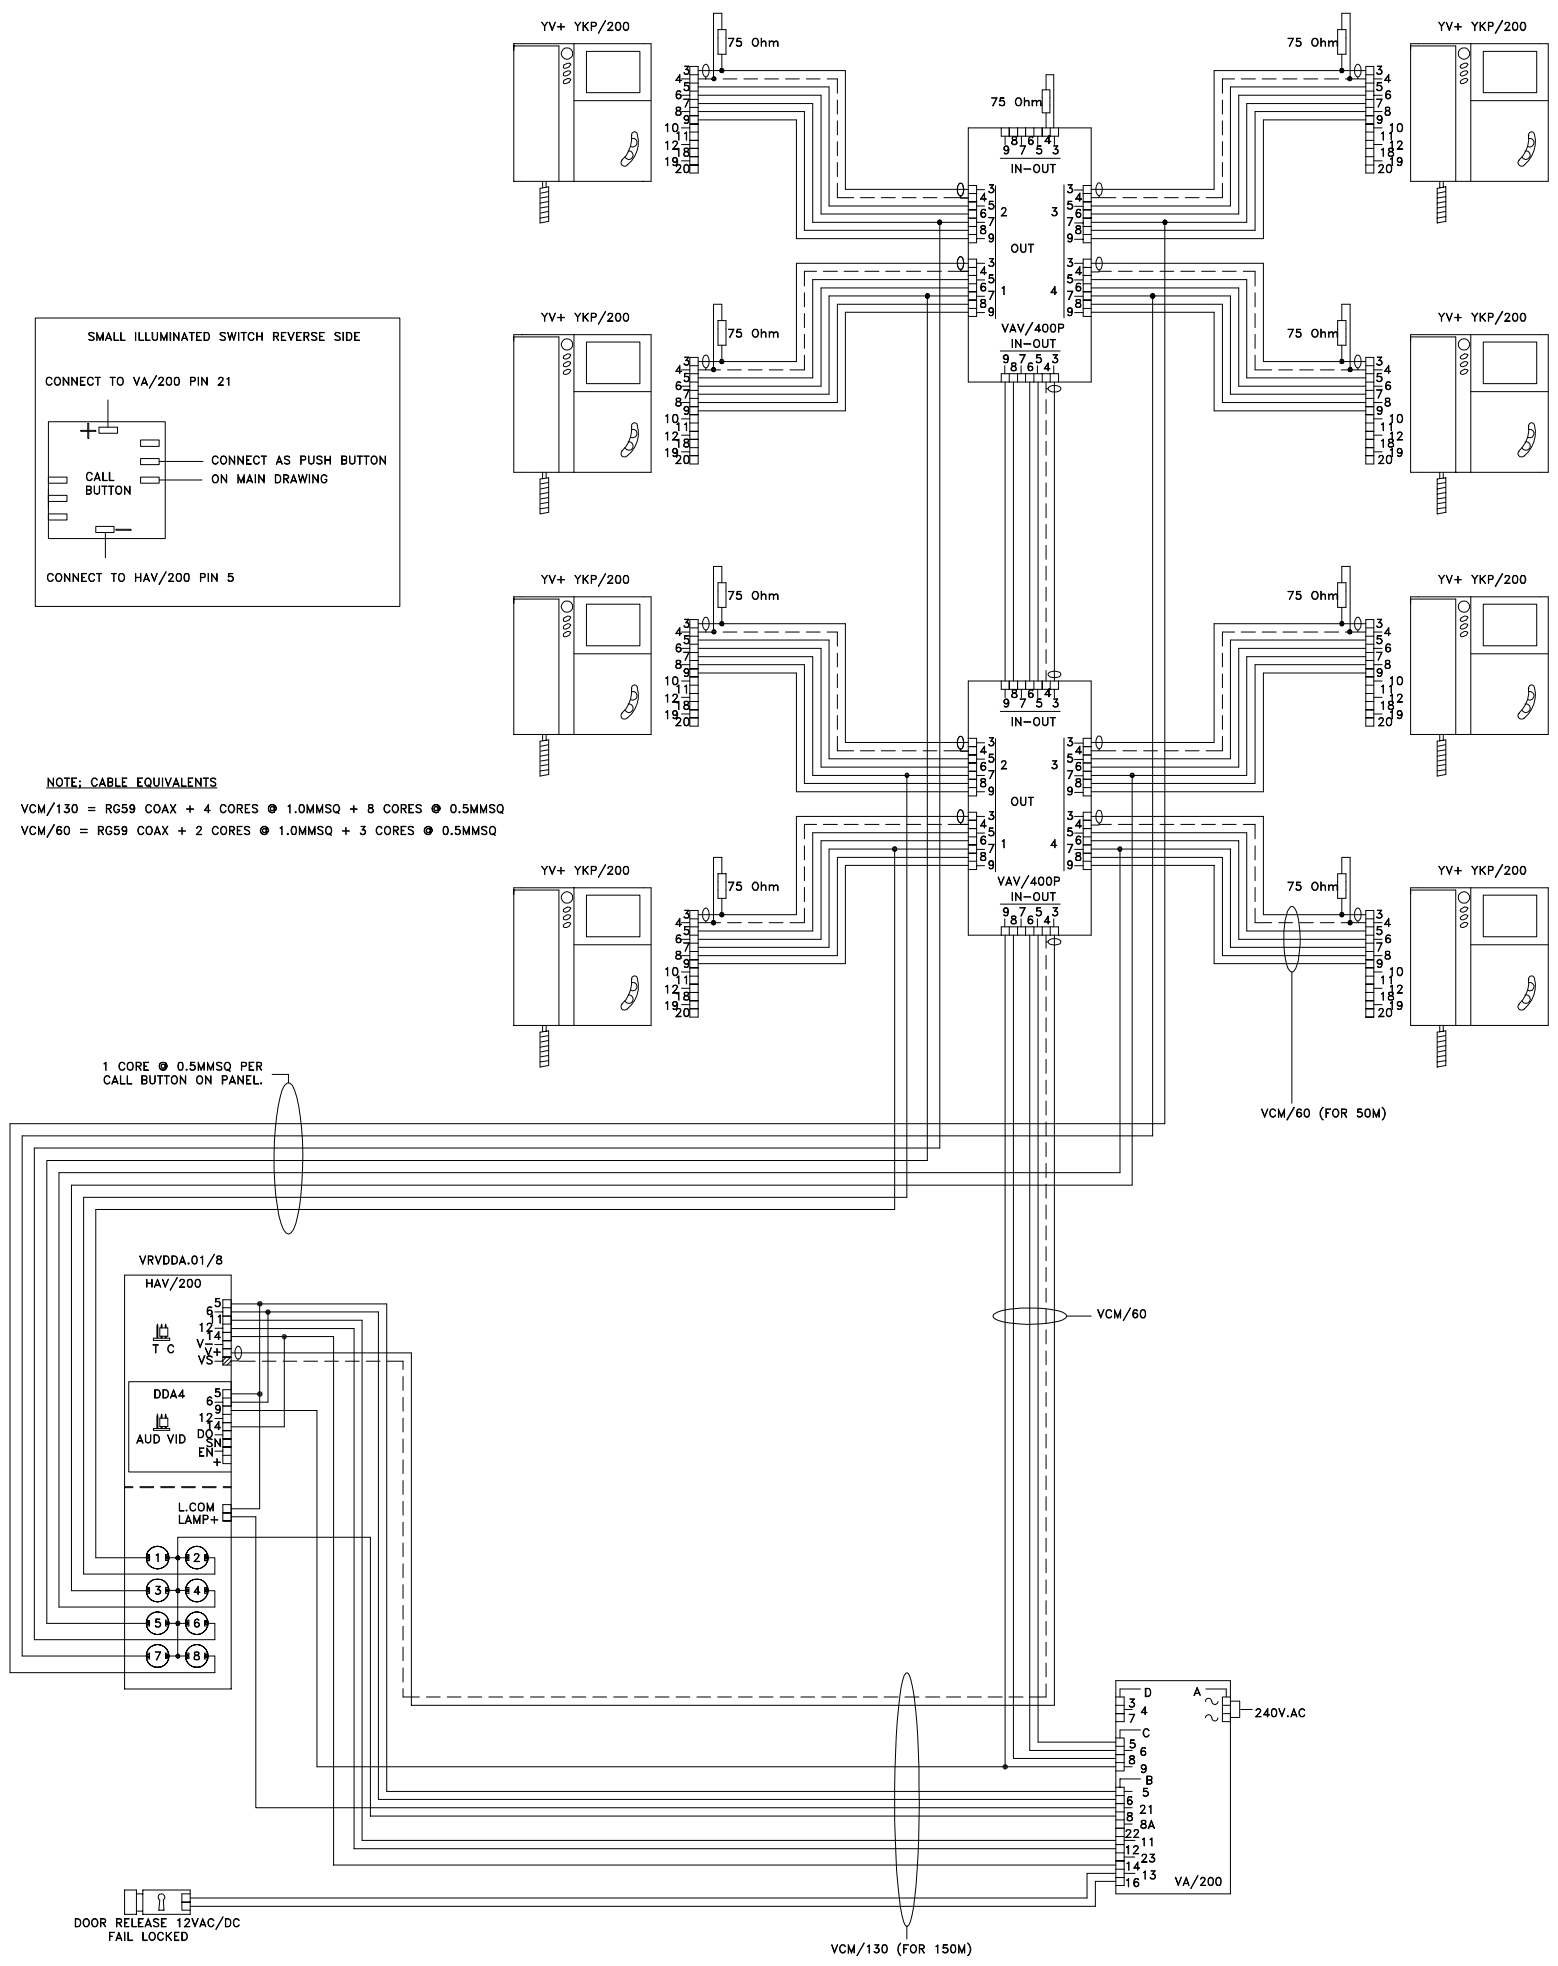

NOTE: CABLE EQUIVALENTS

VCM/130 = RG59 COAX + 4 CORES @ 1.0MMSQ + 8 CORES @ 0.5MMSQ
 VCM/60 = RG59 COAX + 2 CORES @ 1.0MMSQ + 3 CORES @ 0.5MMSQ

BPT (UK) LTD. HERTS. ENGLAND	PREPARED FOR INSTALLER INFORMATION	DATE: 13/01/10	DRAWN:RC
	DRAWING TITLE: 8 BUTTON SINGLE HEIGHT VRDDA.01/8 DDA VIDEO ENTRY PANEL CALLING 8 MONOCHROME LYNEA MONITORS	REVISED:	DRAWING No: B-8V1Y8LDDA4